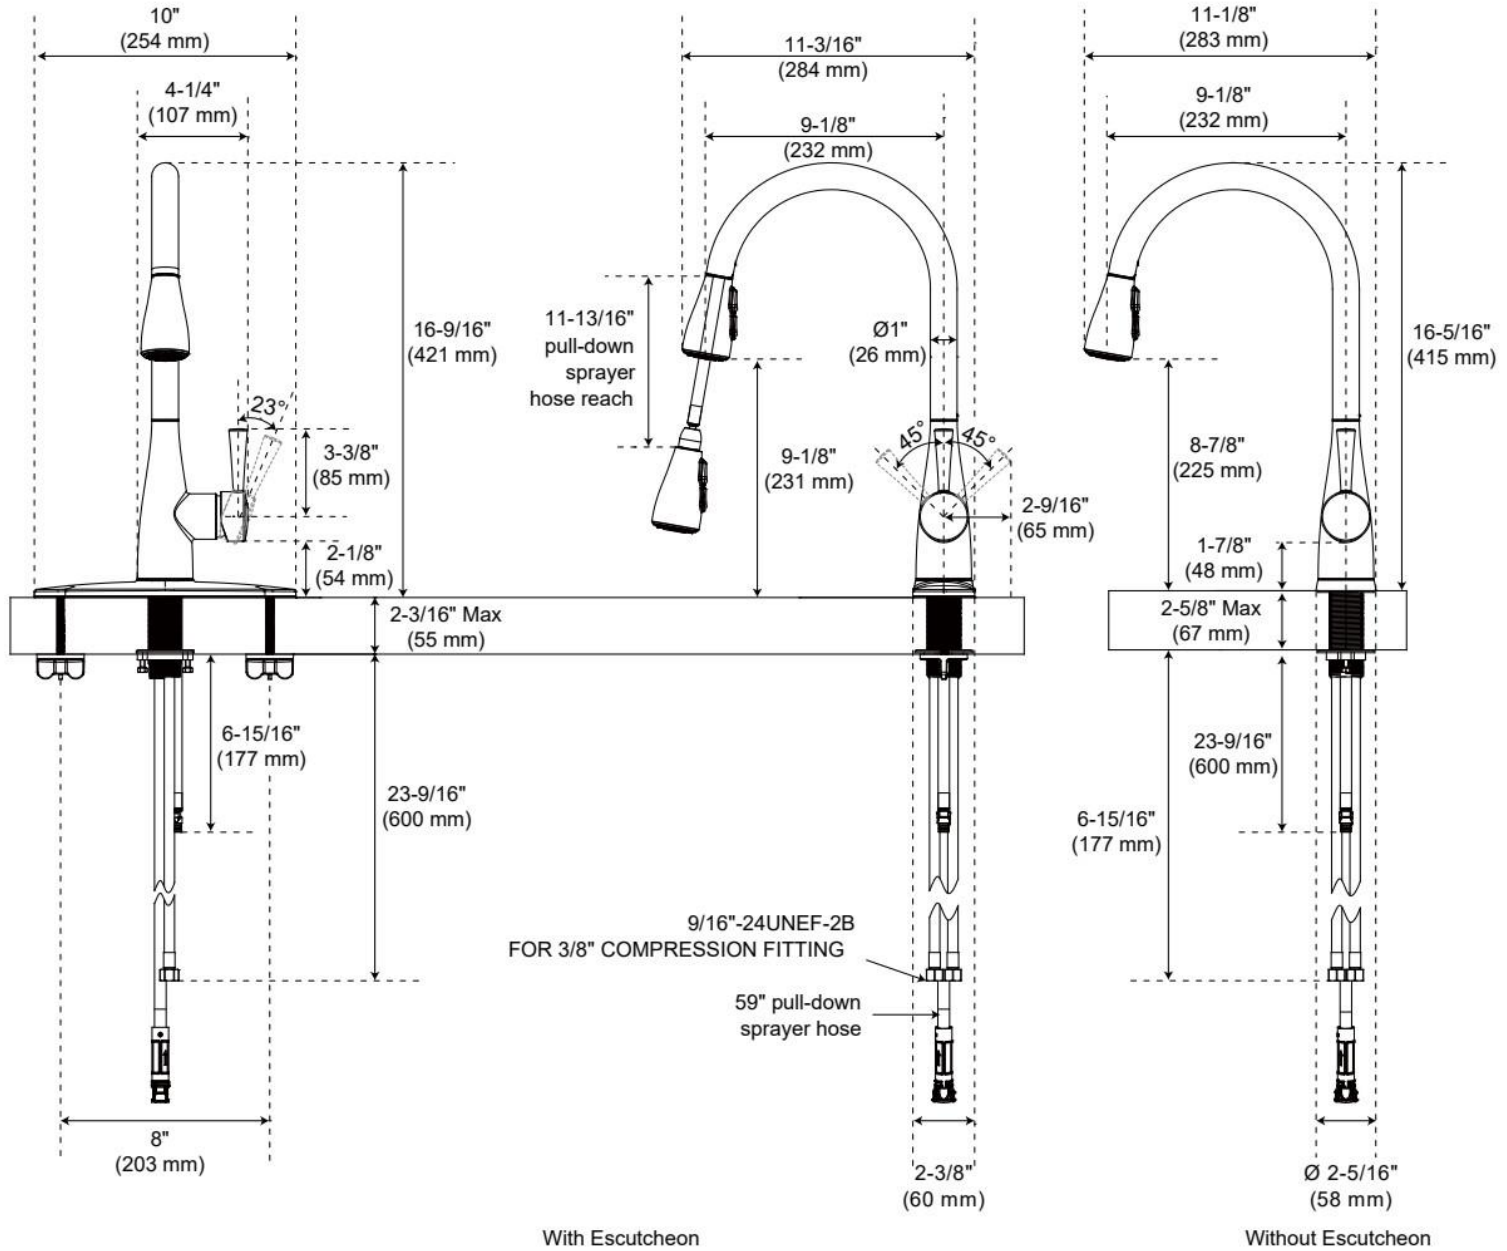

## FEATURES

Material: Metal construction for strength and durability

Faucet Centers: Single-Hole

Installation Type: Single-Hole

Flow Rate: 1.8 gpm (6.8 L/min) @ 60 psi

Spray Type: Stream, Full, Pause

Cartridge Type: Ceramic Disc

Swivel Spout: Yes

NSF/ANSI/CAN 61-9:Q≤1, LISTED ID: SHXCCA107\*

## ADDITIONAL FEATURES

- Non-kink nylon hose.
- Optional deck plate included.
- 3-Function sprayer-stream, full spray and pause.
- Diverts from spray to stream without shutting off water.

REVISED 11/22/2024

# CALVERTON SINGLE-HOLE PULL-DOWN KITCHEN FAUCET

SKU: 948398

Code: SHXCCA107, SHXCCA101

REVISED 11/22/2024