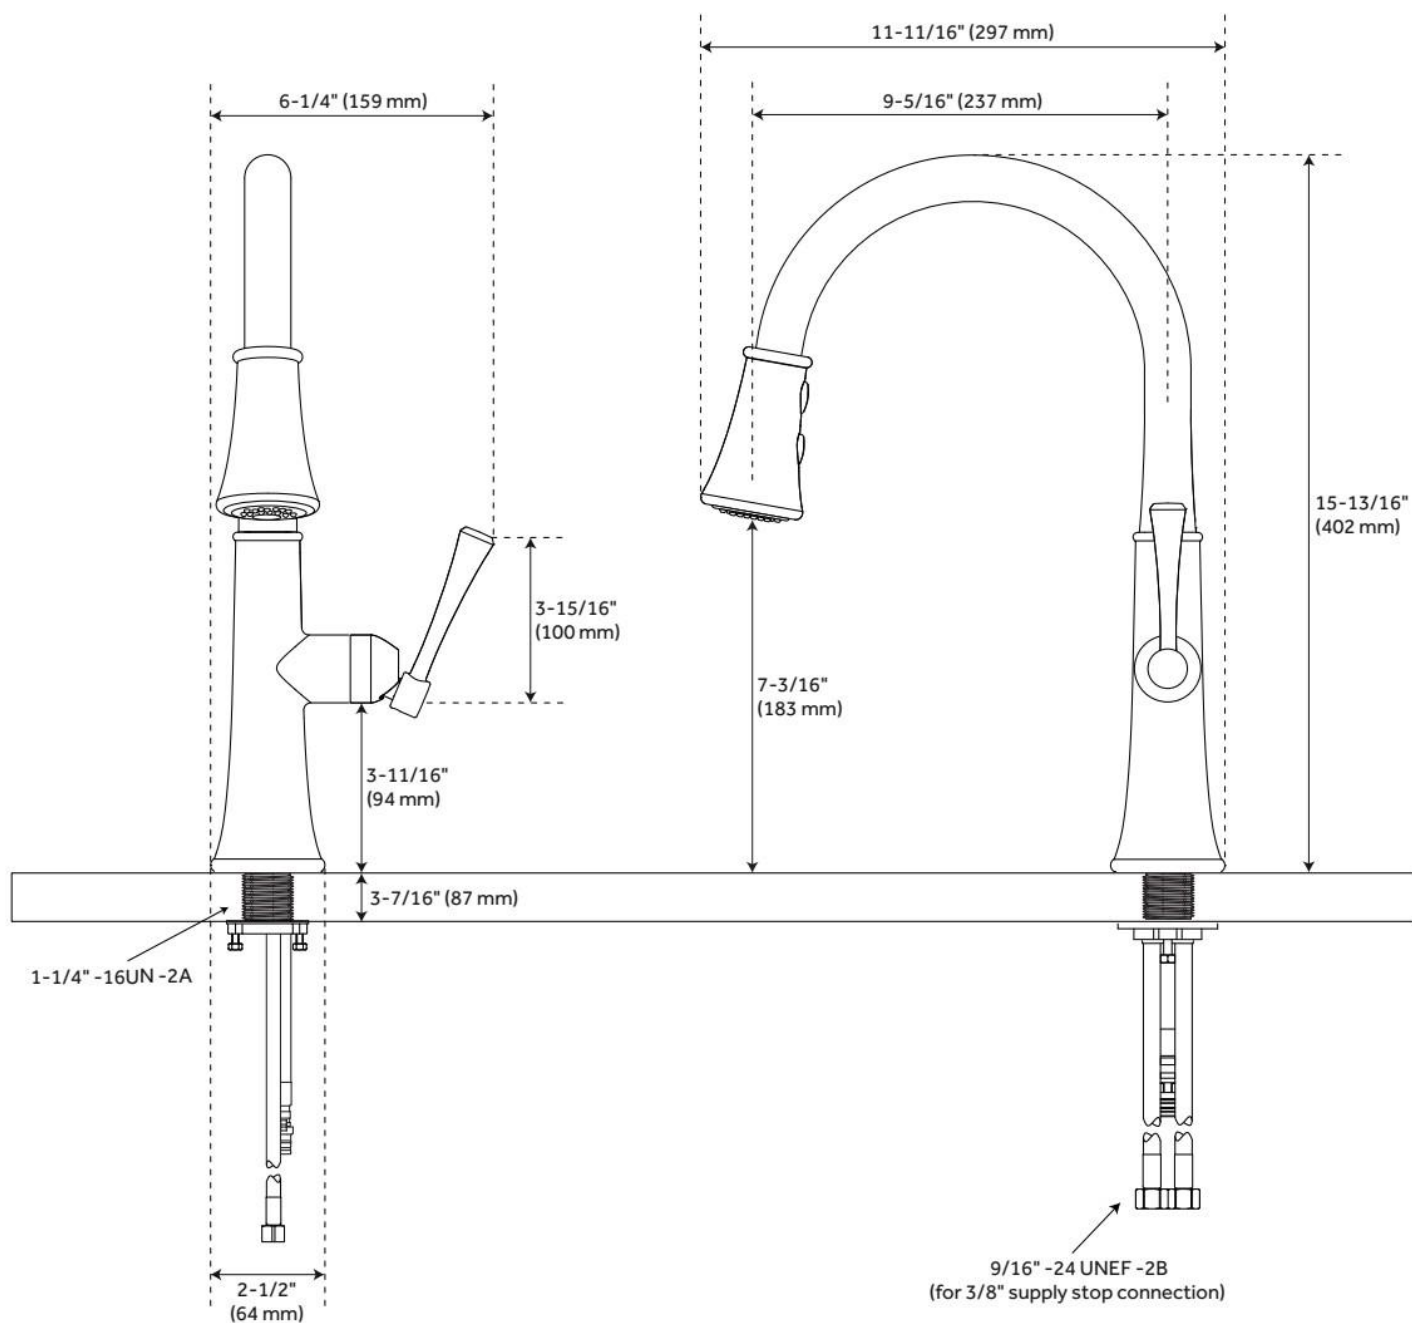

PERDITA SINGLE-HOLE PULL-DOWN KITCHEN FAUCET

SKU: 948400
Code: SHXD107

FEATURES

Material: Metal construction for strength and durability
Installation Type: Single-Hole
Flow Rate: 1.8 gpm (6.8 L/min) @ 60 psi
Spray Type: Stream
Cartridge Type: Ceramic Disc
Swivel Spout: Yes

ASME A112.18.1/CSA B125.1, NSF/ANSI 372, NSF/ANSI 61, NSF/ANSI/CAN 61, NSF/ANSI/CAN 61-9:Q≤1, ICC/ANSI A117.1, CEC Listed, CALGreen, Massachusetts Accepted, LISTED ID: SHXCPD107*

ADDITIONAL FEATURES

- Non-kink nylon hose.
- 3-Function sprayer: stream, full spray and pause.

REVISED 5/17/2024

PERDITA SINGLE-HOLE PULL-DOWN KITCHEN FAUCET

SKU: 948400
Code: SHXD107

REVISED 5/17/2024