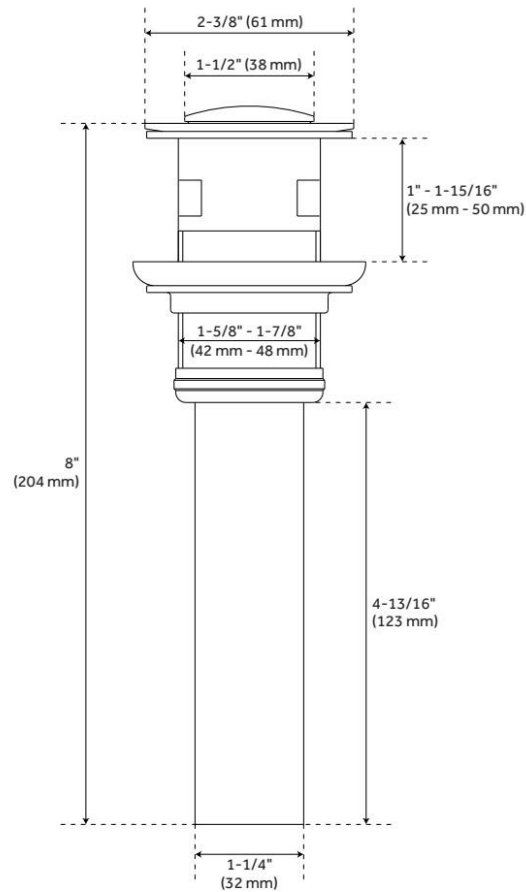

GREYFIELD SINGLE-HOLE PULL-DOWN KITCHEN FAUCET

SKU: 948401

Code: SHXCGF107, SHXCGF101, SH485515

FEATURES

Material: Metal construction for strength and durability

Installation Type: Single-Hole

Flow Rate: 1.8 gpm (6.8 L/min) @ 60 psi

Spray Type: Stream

Cartridge Type: Ceramic Disc

Swivel Spout: Yes

ASME A112.18.1/CSA B125.1, NSF/ANSI 372, NSF/ANSI 61, NSF/ANSI/CAN 61, NSF/ANSI/CAN 61-9:Q≤1, ICC/ANSI A117.1, CEC Listed, CALGreen, Massachusetts Accepted, LISTED ID: SHXCGF107*, SHXCGF101*

ADDITIONAL FEATURES

- Non-kink nylon hose.
- Optional deck plate included.
- 3-Function sprayer-stream, full spray and pause.
- 60 psi.

REVISED 5/21/2024

GREYFIELD SINGLE-HOLE PULL-DOWN KITCHEN FAUCET

SKU: 948401

Code: SHXCGF107, SHXCGF101, SH485515

REVISED 5/21/2024

GREYFIELD SINGLE-HOLE PULL-DOWN KITCHEN FAUCET

SKU: 948401

Code: SHXCGF107, SHXCGF101, SH485515

REVISED 5/21/2024