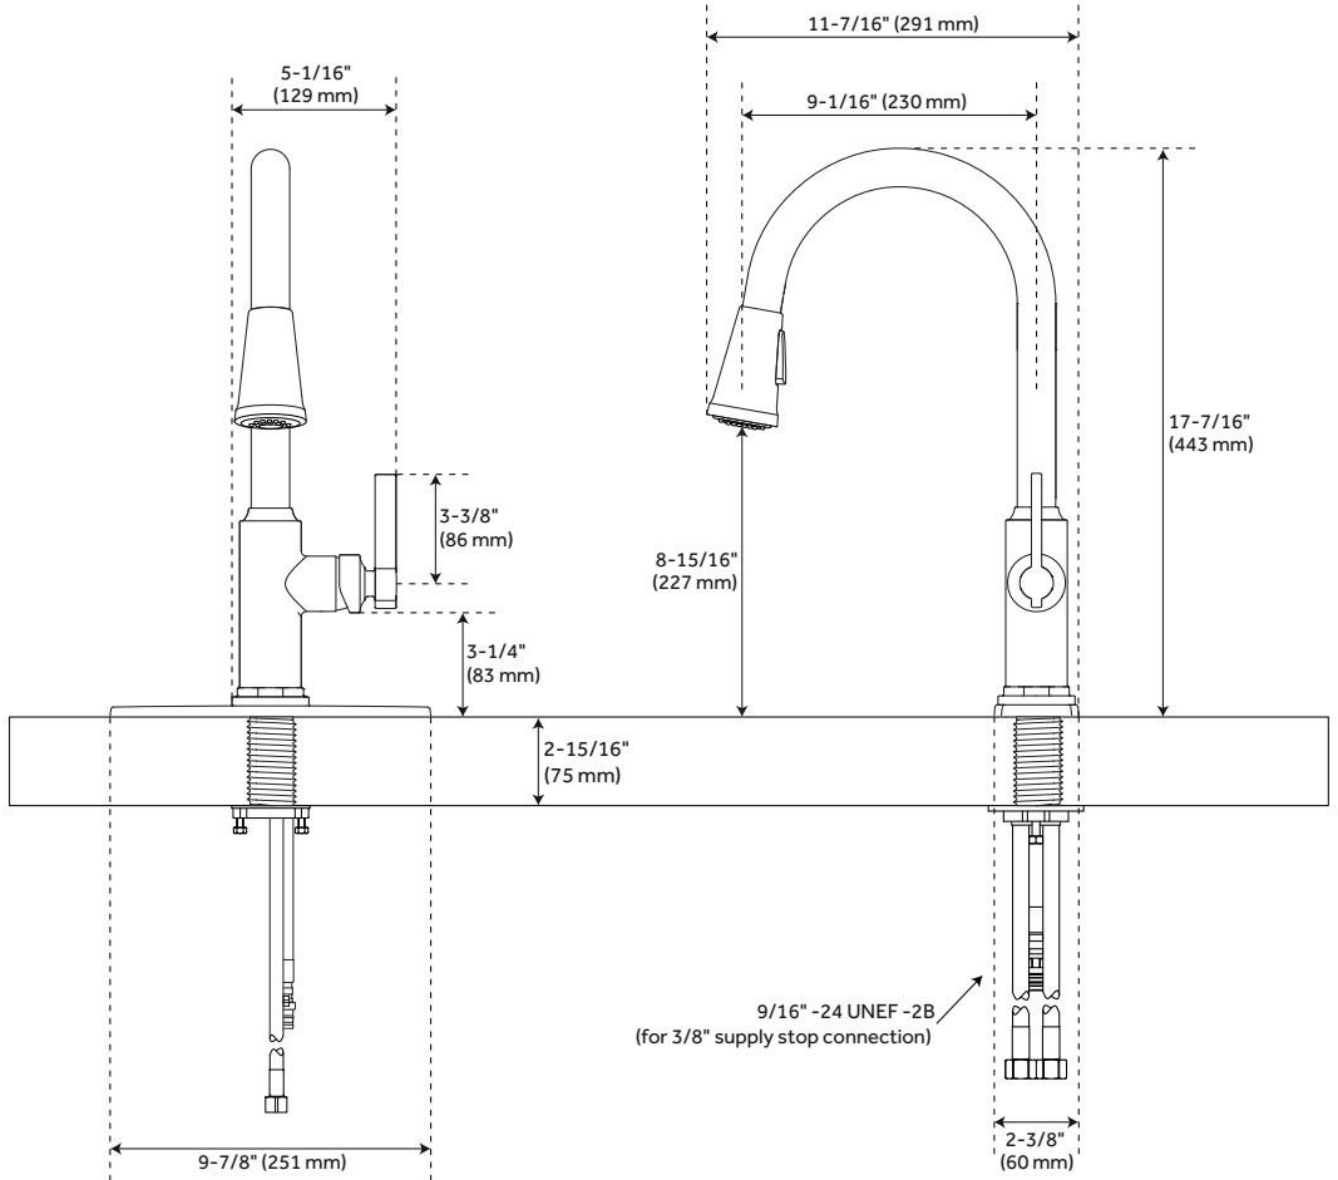

GREYFIELD SINGLE-HOLE PULL-DOWN KITCHEN FAUCET

SKU: 948401

Code: SHXCGF107, SHXCGF101, SH485515

FEATURES

Material: Metal construction for strength and durability

Installation Type: Single-Hole

Flow Rate: 1.8 gpm (6.8 L/min) @ 60 psi

Spray Type: Stream

Cartridge Type: Ceramic Disc

Swivel Spout: Yes

ASME A112.18.1/CSA B125.1, NSF/ANSI 372, NSF/ANSI 61, NSF/ANSI/CAN 61, NSF/ANSI/CAN 61-9:Q≤1, ICC/ANSI A117.1, CEC Listed, CALGreen, Massachusetts Accepted, LISTED ID: SHXCGF107*, SHXCGF101*

ADDITIONAL FEATURES

- Non-kink nylon hose.
- Optional deck plate included.
- 3-Function sprayer-stream, full spray and pause.
- 60 psi.

REVISED 5/21/2024

GREYFIELD SINGLE-HOLE PULL-DOWN KITCHEN FAUCET

SKU: 948401

Code: SHXCGF107, SHXCGF101, SH485515

REVISED 5/21/2024

GREYFIELD SINGLE-HOLE PULL-DOWN KITCHEN FAUCET

SKU: 948401

Code: SHXCGF107, SHXCGF101, SH485515

REVISED 5/21/2024