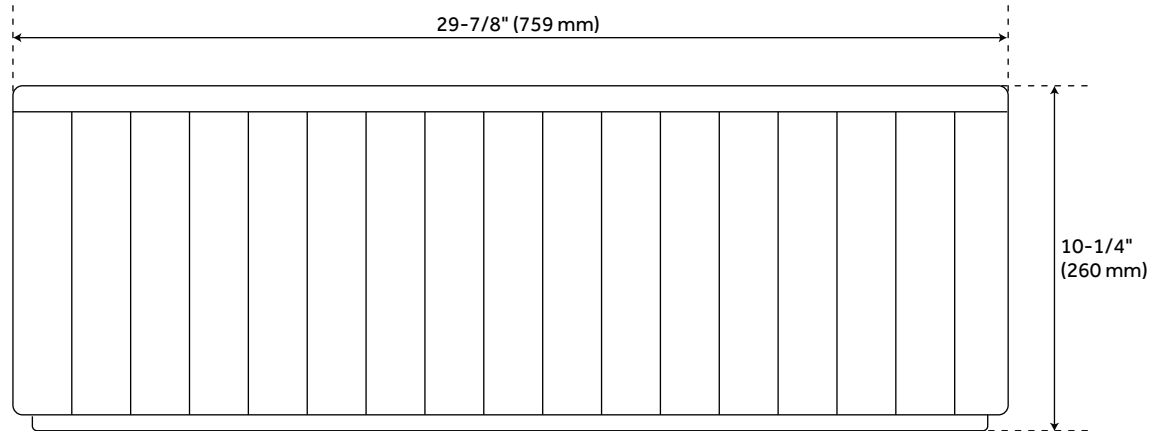

30" CURINGTON FIRECLAY FARMHOUSE SINK - FLUTED APRON - WHITE

SKU: 948407

All dimensions and specifications are nominal and may vary. Use actual products for accuracy in critical situations.