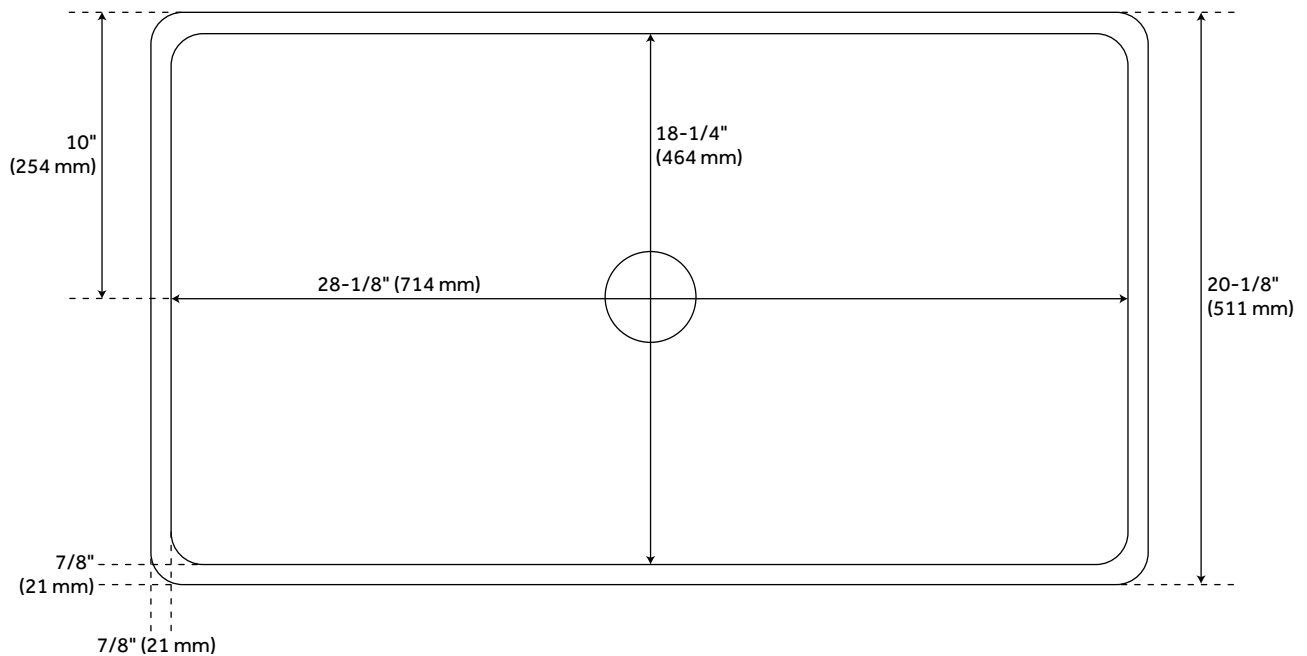

30" CURINGTON FIRECLAY FARMHOUSE SINK - FLUTED APRON - WHITE

SKU: 948407

All dimensions and specifications are nominal and may vary. Use actual products for accuracy in critical situations.