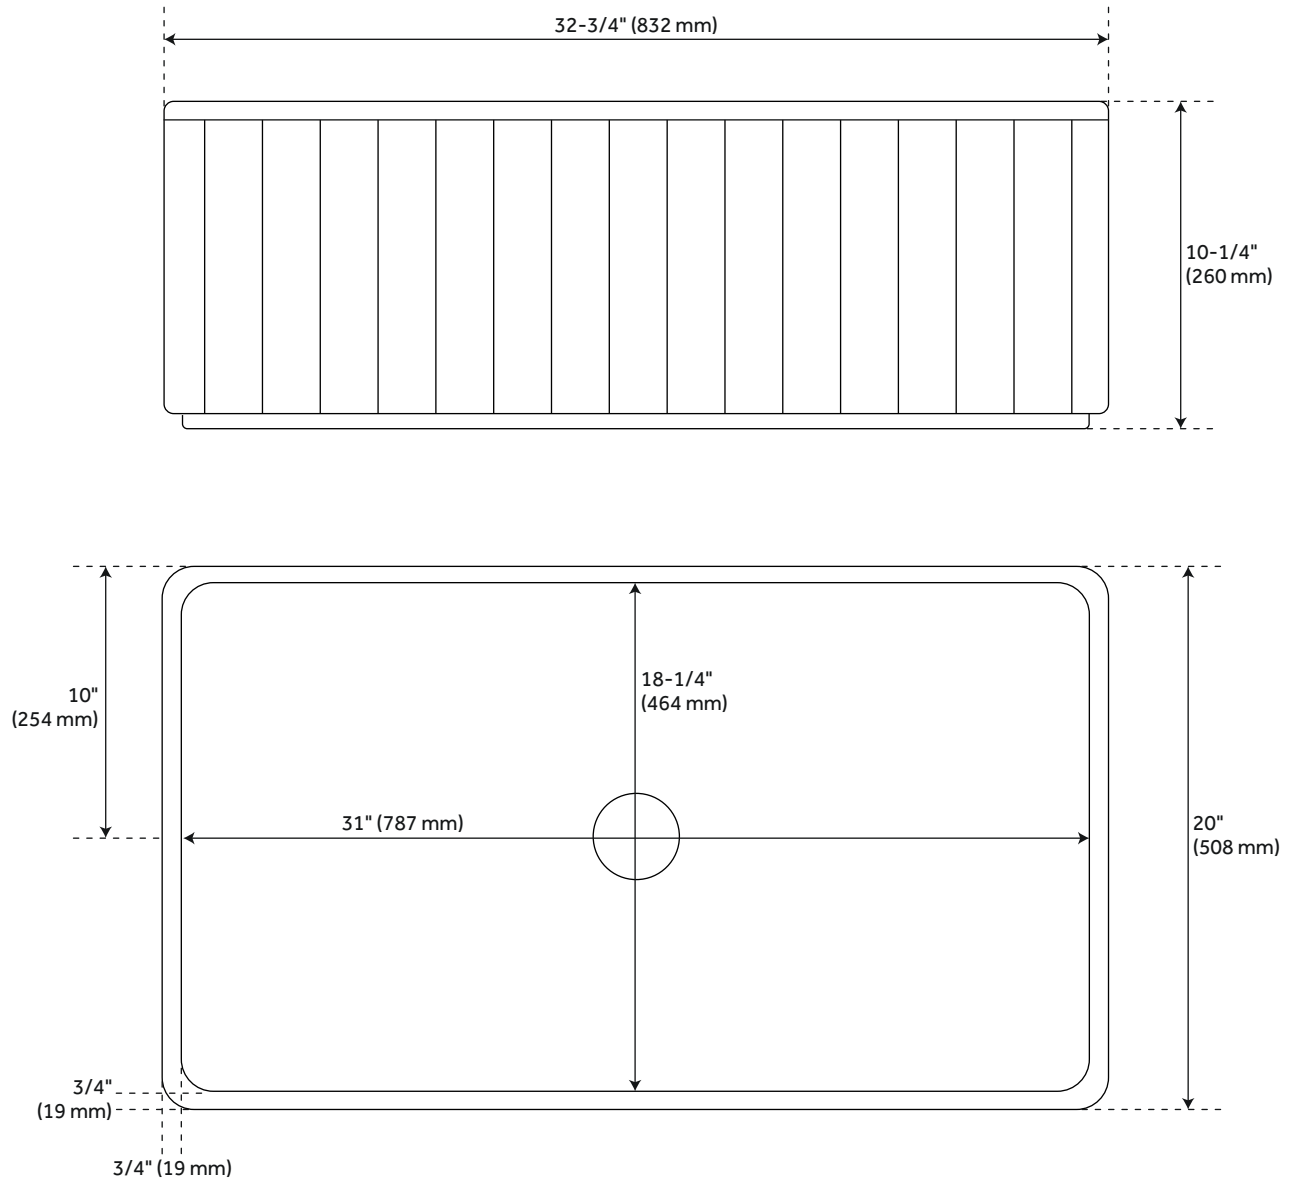

33" CURINGTON FIRECLAY FARMHOUSE SINK - FLUTED APRON - WHITE

SKU: 948411
Code: SH447394

FEATURES

Material: Fireclay
Length: 32-3/4"
Width: 20"
Height: 10-1/4"
Number of Basins: 1
Sink Installation: Farmhouse
Product Color: White
Faucet Centers: No Faucet Hole
Basin Length: 30-1/4"
Basin Width: 17-1/2"
Fits Drain Hole Size: 3-1/2"
Exterior Treatment: Smooth
Interior Treatment: Smooth
Drain Included: Optional
Faucet Included: No
Basin Configuration: Single
Shape: Rectangle
Apron Design: Fluted
Water Depth to Rim: 9-1/4"
Apron Front Rim Thickness: 3/4"
Side and Back Rim Thickness: 3/4"
Faucet Holes: No Faucet Hole
Reversible Mounting: Yes

REVISED 3/31/2023

33" CURINGTON FIRECLAY FARMHOUSE SINK - FLUTED APRON - WHITE

SKU: 948411

Code: SH447394

ADDITIONAL FEATURES

- Made of solid, heavy-duty fireclay.
- Smooth, ripple-resistant surface.
- If purchasing drain separately, it must be able to accommodate a sink drain thickness of 1".
- All sink dimensions are ($\pm 1/2$ ").

REVISED 3/31/2023

33" CURINGTON FIRECLAY FARMHOUSE SINK - FLUTED APRON - WHITE

SKU: 948411

All dimensions and specifications are nominal and may vary. Use actual products for accuracy in critical situations.