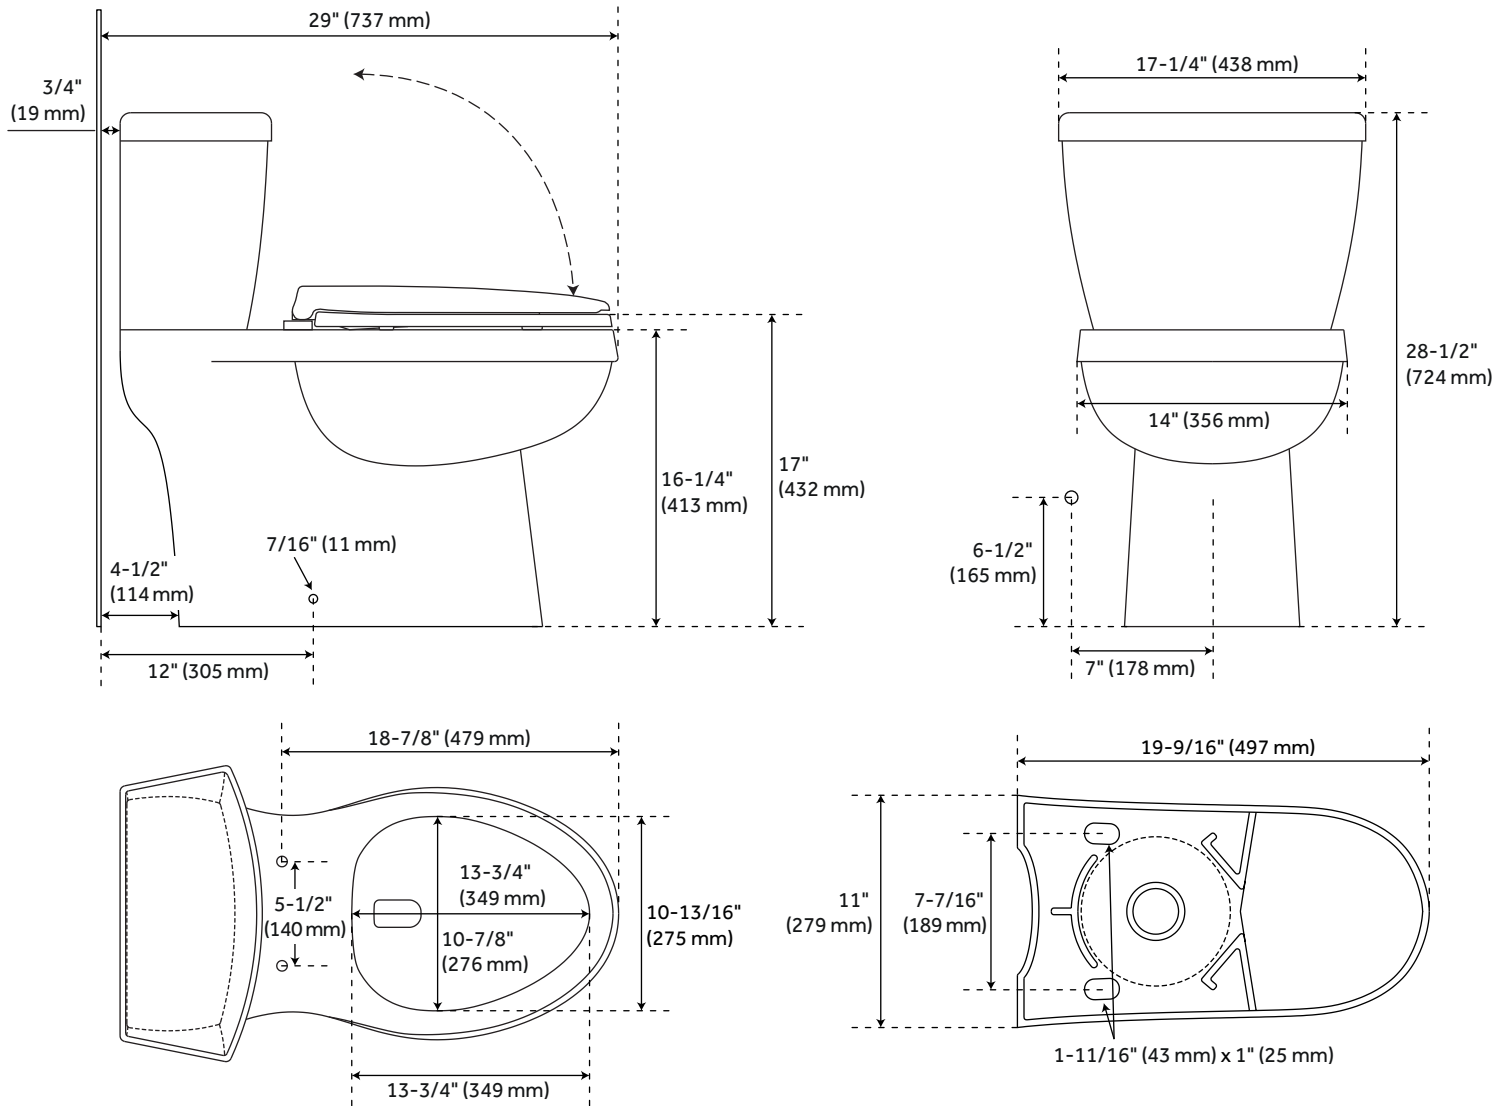

BRADENTON ONE-PIECE ELONGATED SKIRTED TOILET

SKU: 948414

SHBD241S

All dimensions and specifications are nominal and may vary. Use actual products for accuracy in critical situations.