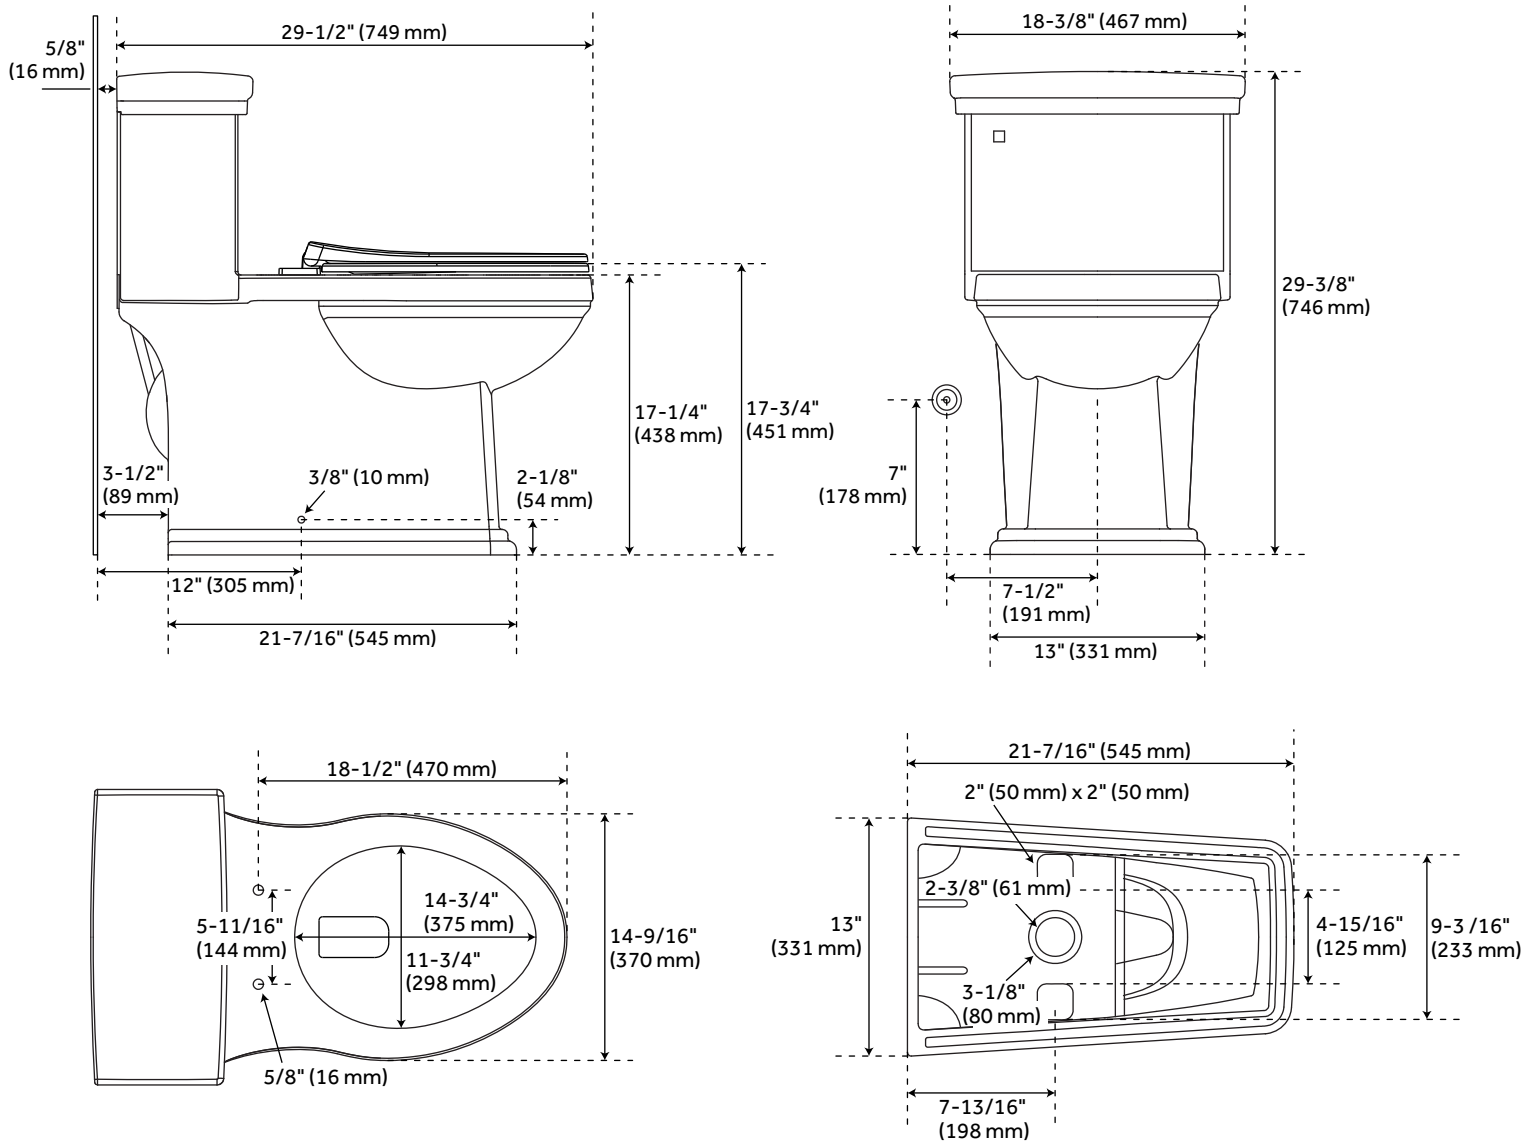

KEY WEST ONE-PIECE ELONGATED SKIRTED TOILET - ADA COMPLIANT

SKU: 948416
Code: SHKW241S

FEATURES

Material: Porcelain
Length: 18-3/8"
Width: 29-1/2"
Height: 29-3/8"
Rough In: 12"
Bowl Shape: Elongated
Bowl Height: 17-1/4"
Gallons Per Flush: 1.28 (4.8 Lpf)
Hardware Finish: Chrome
Seat Included: Yes

REVISED 3/29/2023

KEY WEST ONE-PIECE ELONGATED SKIRTED TOILET - ADA COMPLIANT

SKU: 948416
Code: SHKW241S

ADDITIONAL FEATURES

- Skirted bowl with concealed trapway.
- Toilet with a standard seat meets ADA requirements when installed according to ADA guidelines.
- High efficiency toilet uses 20% less water than standard toilets.
- Toilet is compatible with Brookdale bidet seat.
- Slow-close seat and cover included.
- Includes polished chrome metal flush lever.

REVISED 3/29/2023

KEY WEST ONE-PIECE ELONGATED SKIRTED TOILET - ADA COMPLIANT - WHITE

SKU: 948416

SHKW241S

All dimensions and specifications are nominal and may vary. Use actual products for accuracy in critical situations.