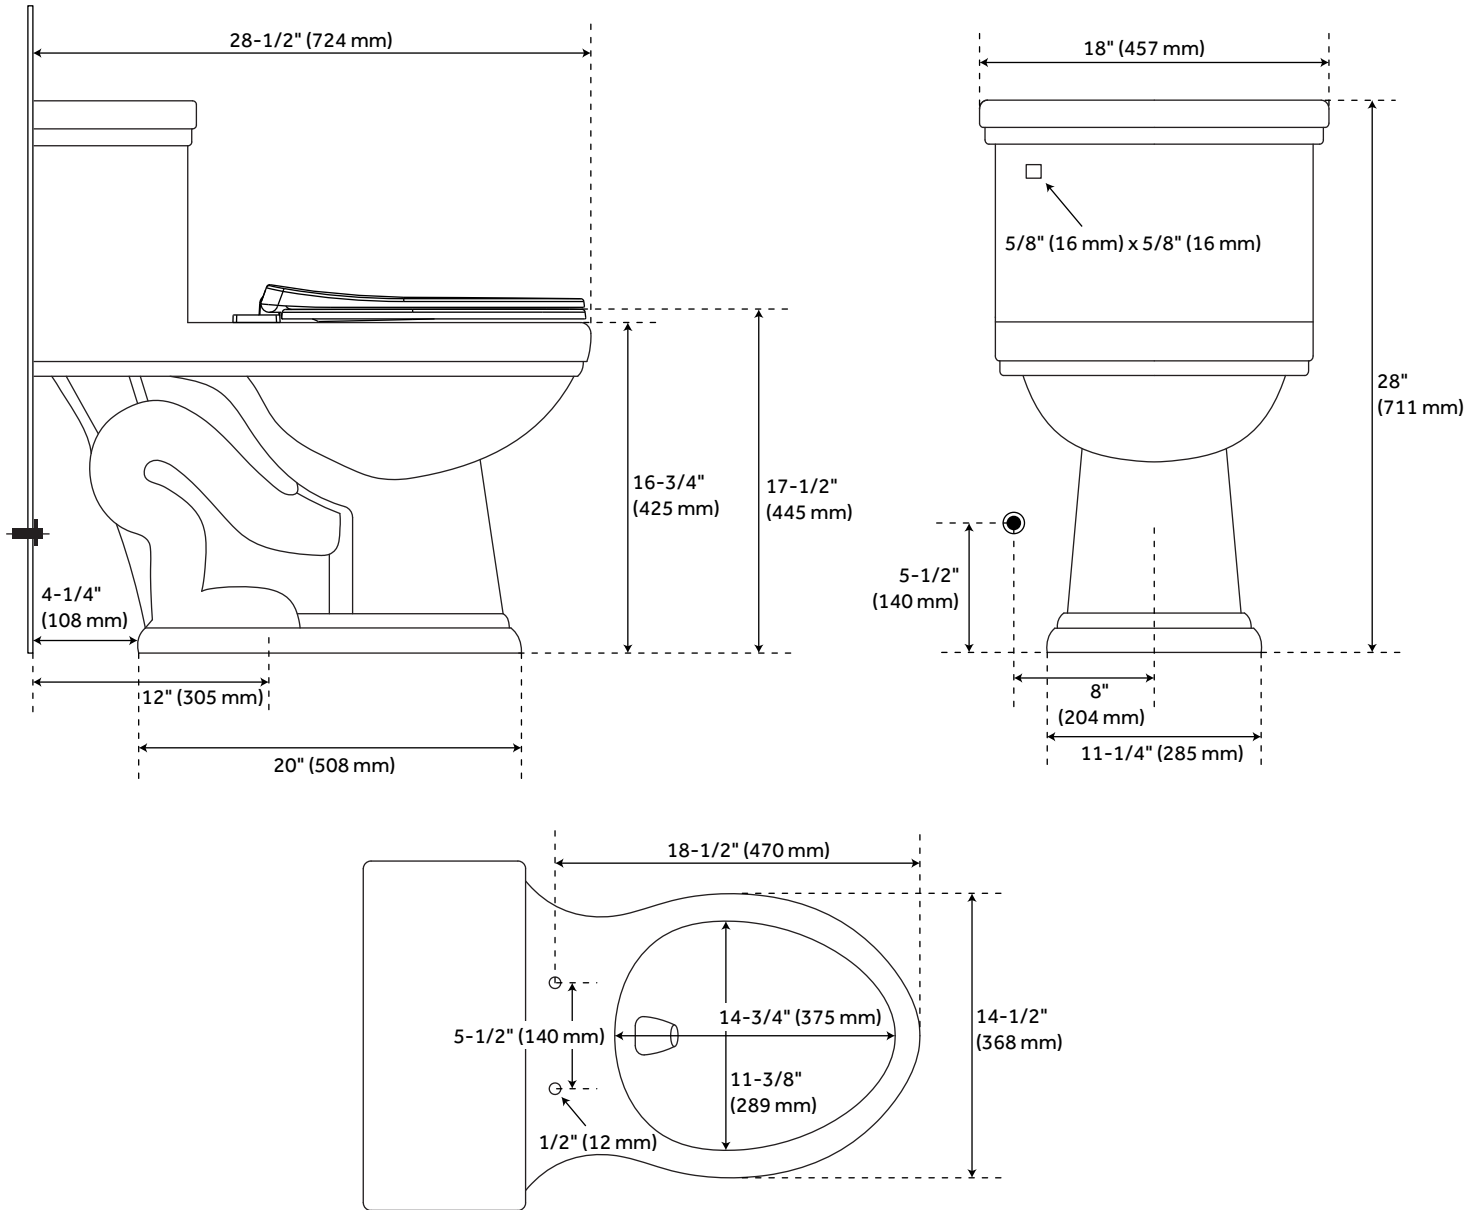

KEY WEST ONE-PIECE ELONGATED TOILET - ADA COMPLIANT - WHITE

SKU: 948418

Code: SHKW241

FEATURES

Product Finish: White

Material: Porcelain

Length: 18"

Width: 28-1/2"

Height: 28"

Rough In: 12"

Bowl Shape: Elongated

Bowl Height: 16-3/4"

Gallons Per Flush: 1.28 (4.8 Lpf)

Hardware Finish: Chrome

Seat Included: Yes

ASSE 1016 Type T
NSF/ANSI 61

REVISED 3/29/2023

KEY WEST ONE-PIECE ELONGATED TOILET - ADA COMPLIANT - WHITE

SKU: 948418

Code: SHKW241

ADDITIONAL FEATURES

- Visible trapway.
- Toilet with a standard seat meets ADA requirements when installed according to ADA guidelines.
- High efficiency toilet uses 20% less water than standard toilets.
- Optional bidet seat details:
 - Bidet seat adds 1" to bowl height.
 - Side knob allows for adjustment of angle, water volume, and cleaning type.
 - Spray nozzle features multiple holes for a softer cleanse and water saving operation.
 - Spray nozzle is self-cleaning, antibacterial, and removable for further cleaning.
 - Bidet seat has a glossy finish with protective bumpers and self-closing seat/lid.
- Standard insulated tank prevents condensation.
- Includes polished chrome metal flush lever.

REVISED 3/29/2023

KEY WEST ONE-PIECE ELONGATED TOILET - ADA COMPLIANT - WHITE

SKU: 948418

SHKW241

All dimensions and specifications are nominal and may vary. Use actual products for accuracy in critical situations.