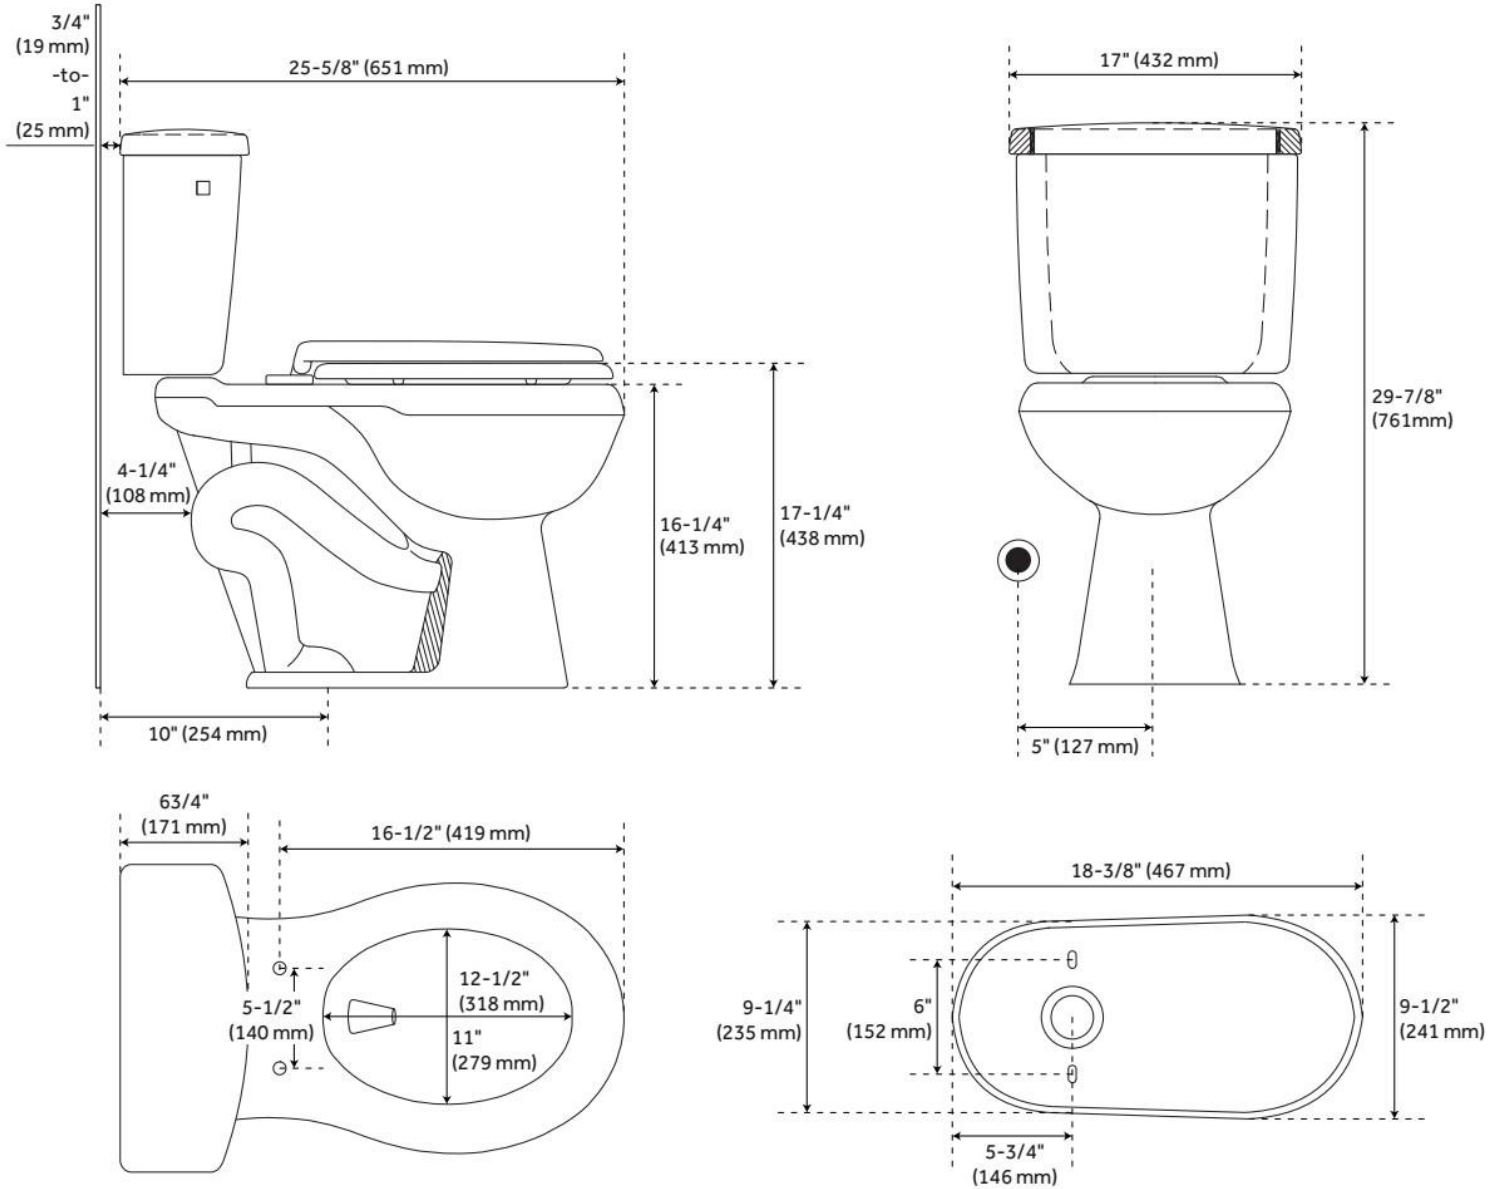

# BRADENTON TWO-PIECE ROUND TOILET WITH 10" ROUGH-IN - 16" BOWL HEIGHT - WHITE

SKU: 948425-10

Code: SHBD230, SHBD210, SHTSEZ100

## FEATURES

Material: Porcelain  
Toilet Style: 2-Piece  
Bowl Height: 16-3/8"  
Bowl Shape: Round  
Rough-in: 10"  
Gallons Per Flush: 1.28 GPF (4.8 LPF)  
Flush Type: Gravity  
Flush Valve Size: 3"  
Trapway Diameter: 2"  
Seat Included: Optional  
Water Spot: 8" x 6"

## ADDITIONAL FEATURES

- Visible trapway.
- Toilet with a standard seat meets ADA requirements when installed according to ADA guidelines.
- High efficiency toilet uses 20% less water than standard toilets.
- Optional standard seat features soft-close mechanism.
- Includes polished chrome metal flush handle.

# BRADENTON TWO-PIECE ROUND TOILET WITH 10" ROUGH-IN - 16" BOWL HEIGHT - WHITE

SKU: 948425-10

Code: SHBD230, SHBD210, SHTSEZ100

REVISED 1/10/2025