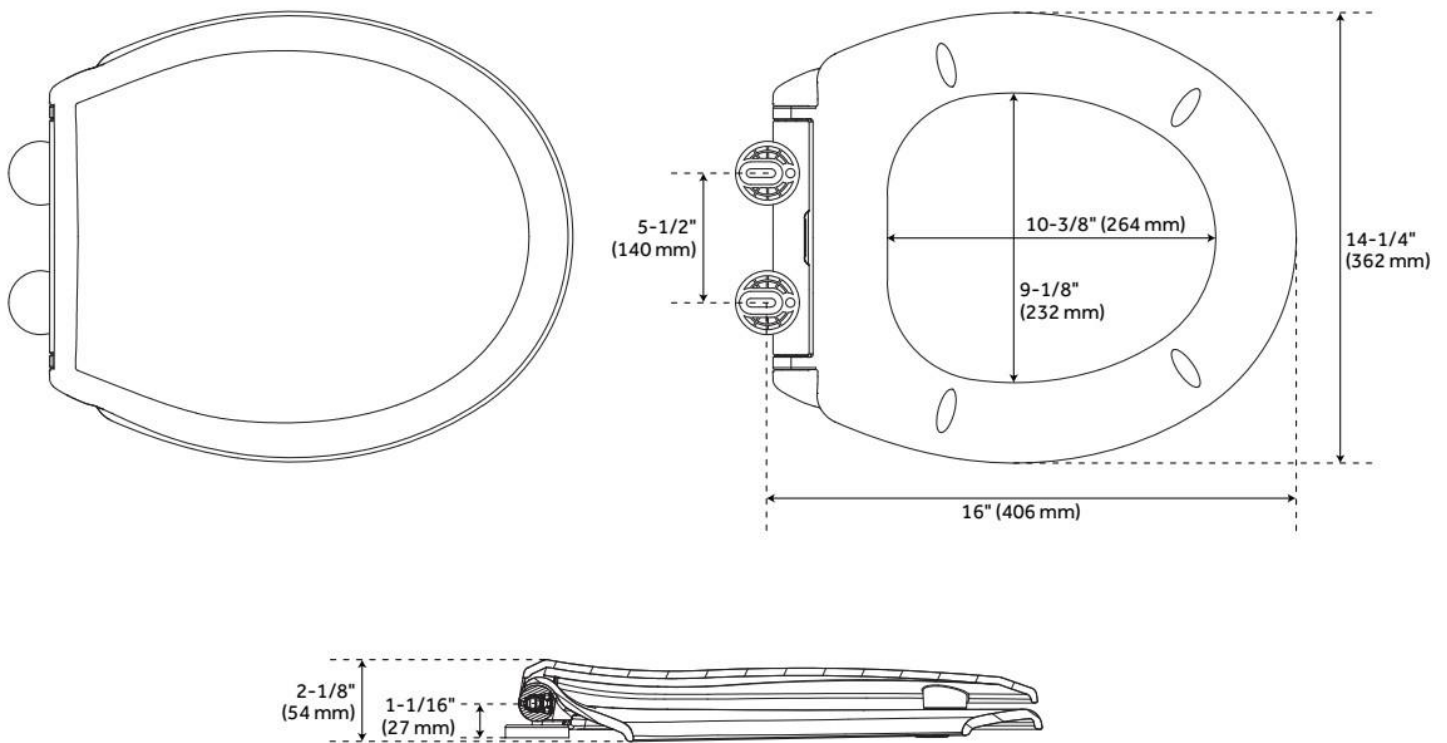

BRADENTON TWO-PIECE ROUND TOILET WITH 10" ROUGH-IN - 16" BOWL HEIGHT - WHITE

SKU: 948425-10

Code: SHBD230, SHBD210, SHTSEZ100

FEATURES

Material: Porcelain
Toilet Style: 2-Piece
Bowl Height: 16-3/8"
Bowl Shape: Round
Rough-in: 10"
Gallons Per Flush: 1.28 GPF (4.8 LPF)
Flush Type: Gravity
Flush Valve Size: 3"
Trapway Diameter: 2"
Seat Included: Optional
Water Spot: 8" x 6"

REVISED 7/22/2024

BRADENTON TWO-PIECE ROUND TOILET WITH 10" ROUGH-IN - 16" BOWL HEIGHT - WHITE

SKU: 948425-10

Code: SHBD230, SHBD210, SHTSEZ100

REVISED 7/22/2024

TRADITIONAL ULTRA SLIM EASY CLEAN TOILET SEAT - ROUND BOWL

SKU: 447327
Code: SHTSEZ100

FEATURES

Material: Plastic
Product Finish: White
Bowl Shape: Round

ADDITIONAL FEATURES

- Smooth, shiny finish. (Colors may differ slightly, depending on computer monitor settings.)
- Made of heavy-weight, solid plastic.
- Patented EZ Close damper system automatically closes lid with just a small push.
- Protective bumpers.
- Fits standard round bowl toilets.
- Ergonomically designed and contoured for maximum comfort.
- Closed front with cover.
- State-of-the-art quick release hinges.
- Stainless steel hinge posts and corrosion proof hardware.
- Slip-resistant pads with adjustable positioning.

REVISED 7/16/2024

TRADITIONAL ULTRA SLIM EASY CLEAN TOILET SEAT - ROUND BOWL

SKU: 447327
Code: SHTSEZ100

REVISED 7/16/2024