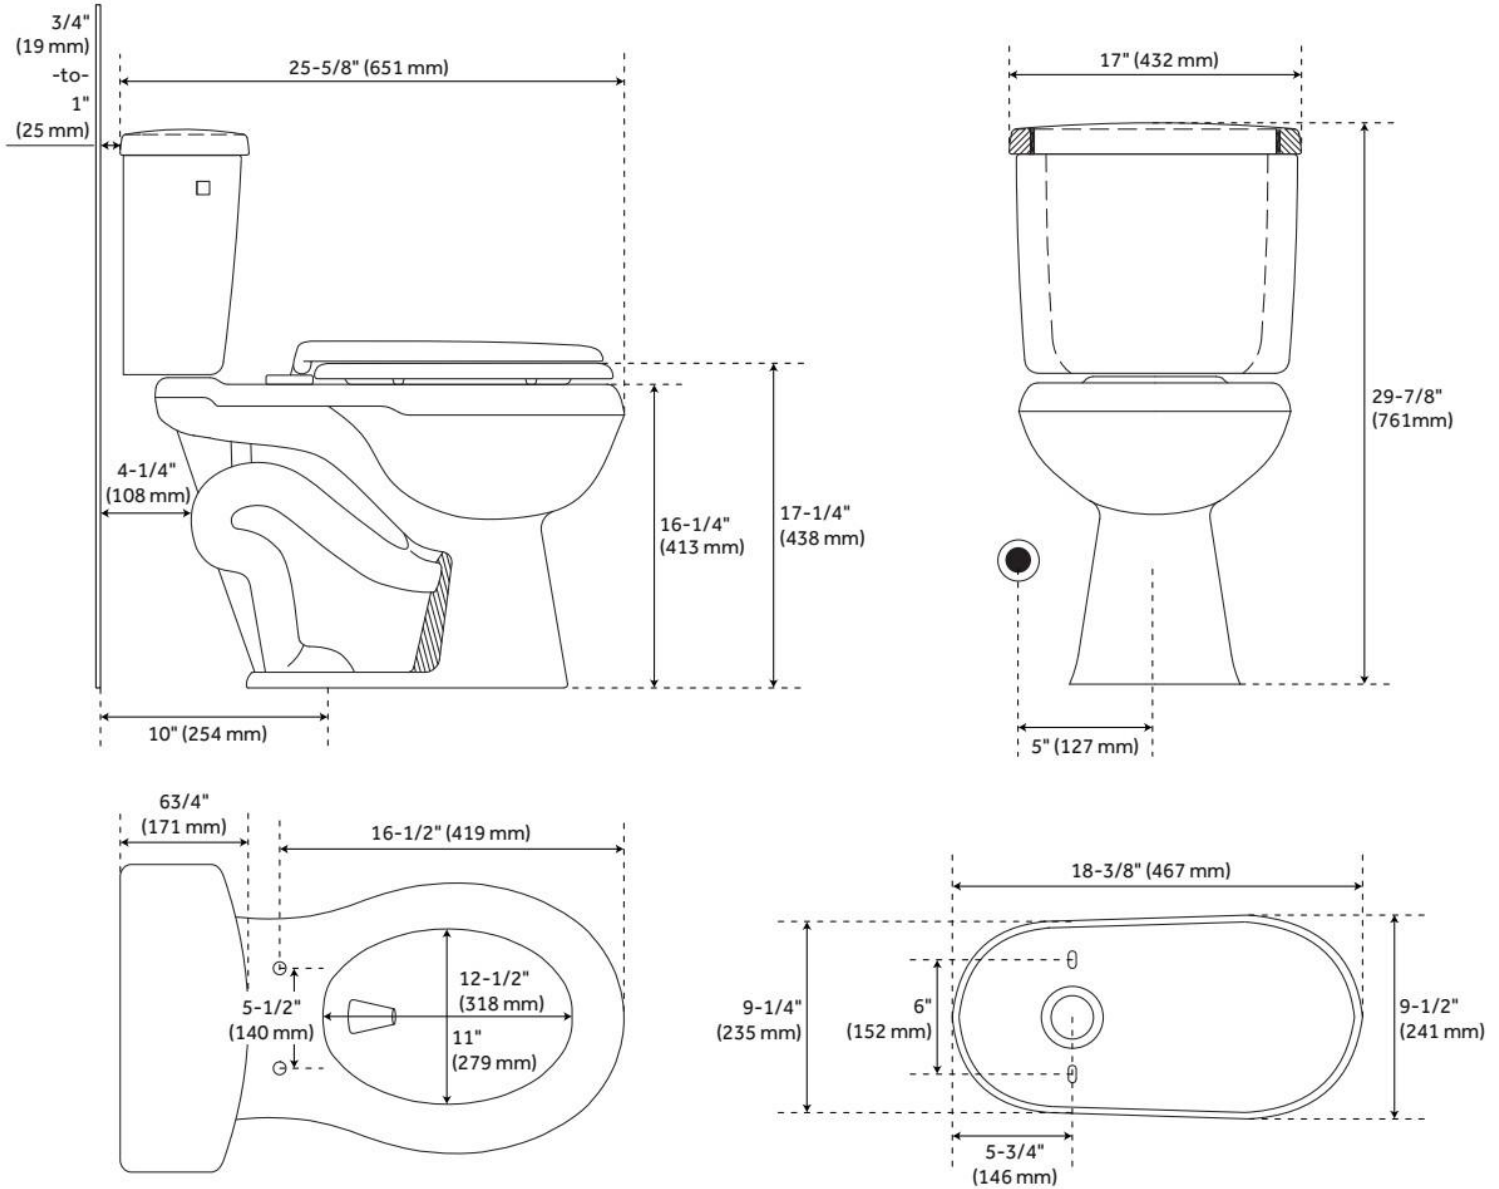

BRADENTON TWO-PIECE ROUND TOILET WITH 10" ROUGH-IN - 16" BOWL HEIGHT - WHITE

SKU: 948425-10

Code: SHBD230, SHBD210, SHTSEZ100

FEATURES

Material: Porcelain
Toilet Style: 2-Piece
Bowl Height: 16-3/8"
Bowl Shape: Round
Rough-in: 10"
Gallons Per Flush: 1.28 GPF (4.8 LPF)
Flush Type: Gravity
Flush Valve Size: 3"
Trapway Diameter: 2"
Seat Included: Optional
Water Spot: 8" x 6"

- Visible trapway.
- Toilet with a standard seat meets ADA requirements when installed according to ADA guidelines.
- High efficiency toilet uses 20% less water than standard toilets.
- Optional standard seat features soft-close mechanism.
- Includes polished chrome metal flush lever.

REVISED 7/22/2024

BRADENTON TWO-PIECE ROUND TOILET WITH 10" ROUGH-IN - 16" BOWL HEIGHT - WHITE

SKU: 948425-10

Code: SHBD230, SHBD210, SHTSEZ100

REVISED 7/22/2024

TRADITIONAL ULTRA SLIM EASY CLEAN TOILET SEAT - ROUND BOWL

REVISED 7/16/2024

TRADITIONAL ULTRA SLIM EASY CLEAN TOILET SEAT - ROUND BOWL

SKU: 447327
Code: SHTSEZ100

REVISED 7/16/2024