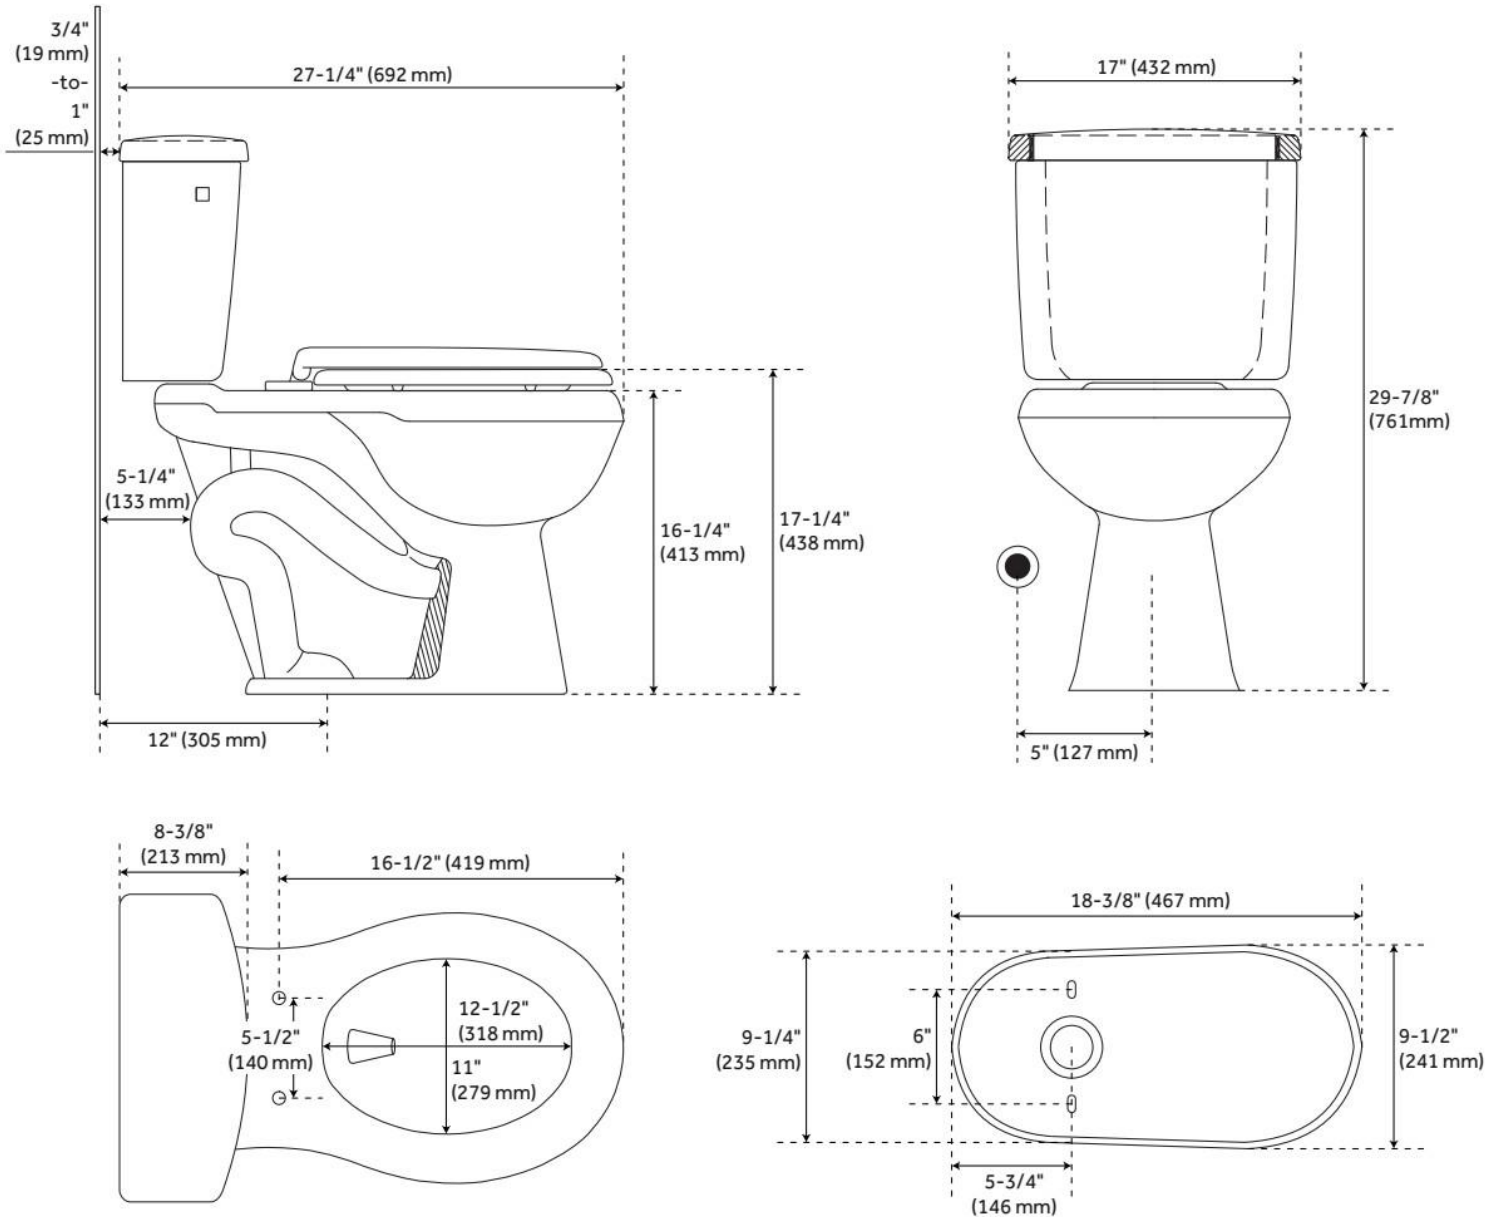

# BRADENTON TWO-PIECE ROUND TOILET WITH 12" ROUGH-IN - 16" BOWL HEIGHT - WHITE

SKU: 948425-12

Code: SHBD230, SHBD200R, SHTSEZ100, SHBD200

## FEATURES

Material: Porcelain  
Toilet Style: 2-Piece  
Bowl Height: 16-3/8"  
Bowl Shape: Round  
Rough-in: 12"  
Gallons Per Flush: 1.28 GPF (4.8 LPF)  
Flush Type: Gravity  
Flush Valve Size: 3"  
Trapway Diameter: 2"  
Seat Included: Optional  
Water Spot: 8" x 6"

## ADDITIONAL FEATURES

- Visible trapway.
- Toilet with a standard seat meets ADA requirements when installed according to ADA guidelines.
- High efficiency toilet uses 20% less water than standard toilets.
- Optional standard seat features soft-close mechanism.
- Includes polished chrome metal flush handle.

# BRADENTON TWO-PIECE ROUND TOILET WITH 12" ROUGH-IN - 16" BOWL HEIGHT - WHITE

SKU: 948425-12

Code: SHBD230, SHBD200R, SHTSEZ100, SHBD200

REVISED 1/10/2025