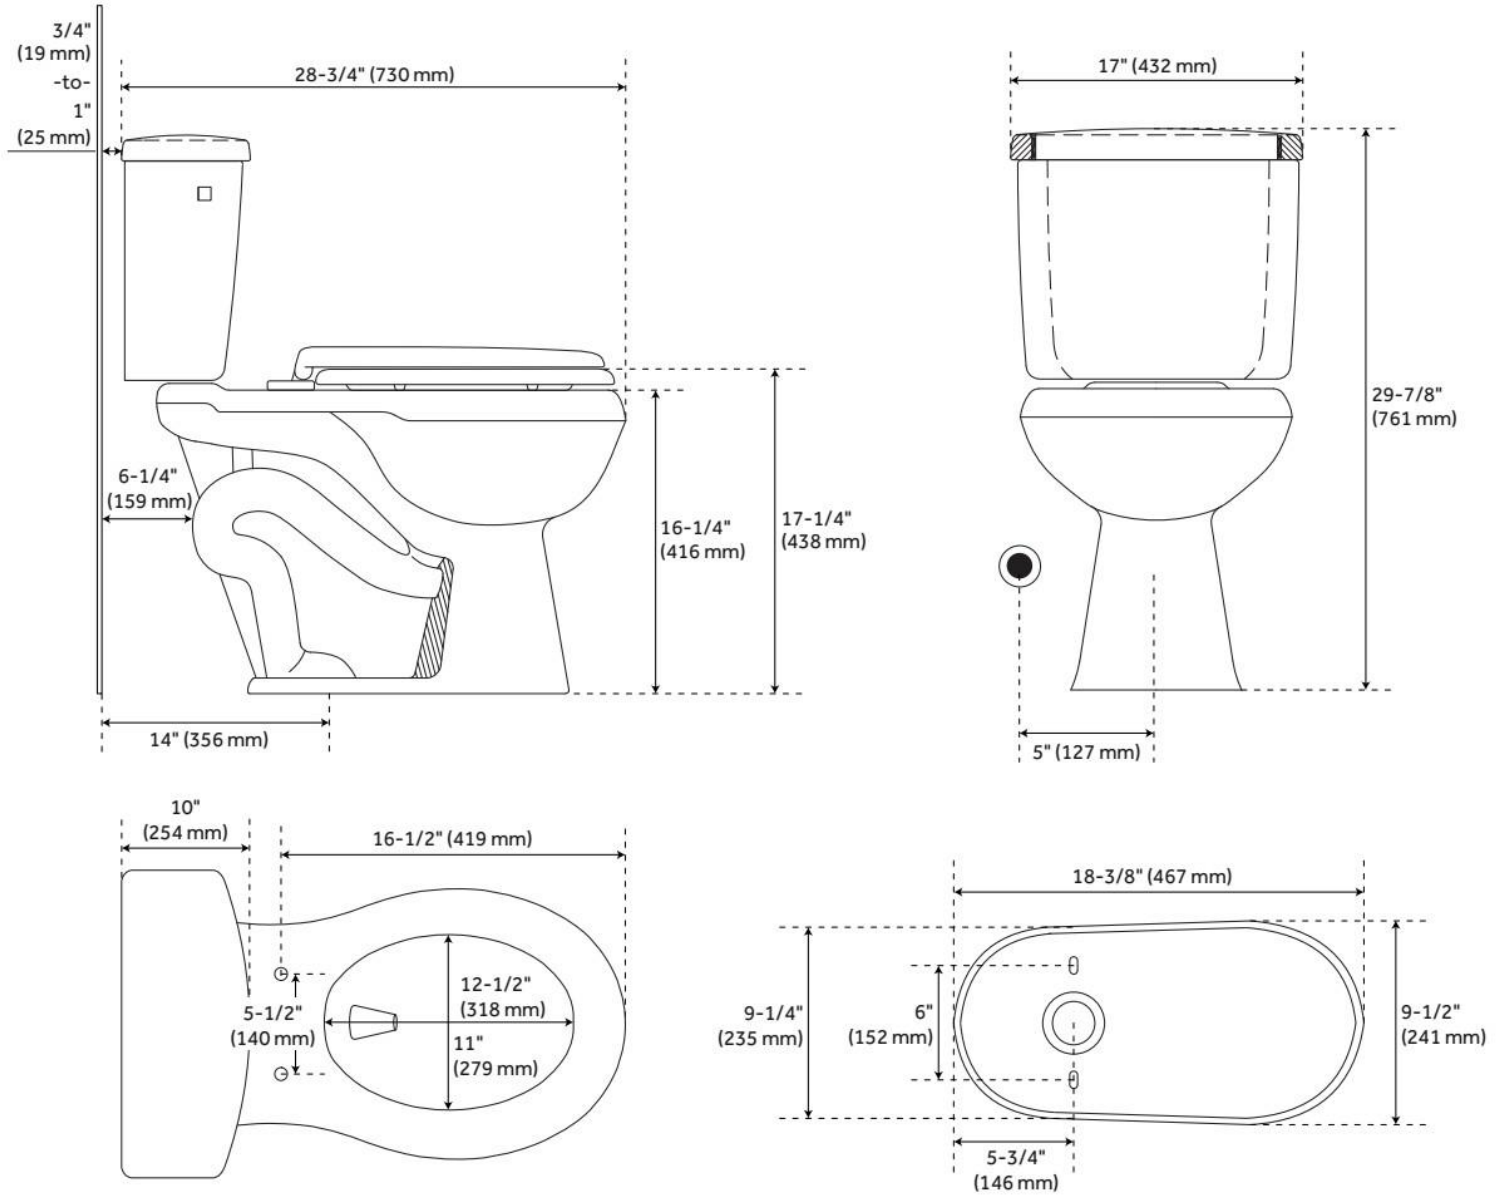

BRADENTON TWO-PIECE ROUND TOILET WITH 14" ROUGH-IN - 16" BOWL HEIGHT - WHITE

SKU: 948425-14

Code: SHBD230, SHBD214, SHTSEZ100

FEATURES

Material: Porcelain
Toilet Style: 2-Piece
Bowl Height: 16-3/8"
Bowl Shape: Round
Rough-in: 14"
Gallons Per Flush: 1.28 GPF (4.8 LPF)
Flush Type: Gravity
Flush Valve Size: 3"
Trapway Diameter: 2"
Seat Included: Optional
Water Spot: 8" x 6"

Optional Accessory: SH423ZBN, SH423ZMB, SH423ZBG, SH423ZPN, SH423ZORB, SH423ZCP

ASME A112.19.2/CSA B45.1, CEC Listed, WaterSense by IAPMO, Massachusetts Accepted, LISTED ID: SHBD230.XX/SHBD214.XX

ADDITIONAL FEATURES

- Visible trapway.
- Toilet with a standard seat meets ADA requirements when installed according to ADA guidelines.
- High efficiency toilet uses 20% less water than standard toilets.
- Optional standard seat features soft-close mechanism.
- Includes polished chrome metal flush handle.

REVISED 1/10/2025

BRADENTON TWO-PIECE ROUND TOILET WITH 14" ROUGH-IN - 16" BOWL HEIGHT - WHITE

SKU: 948425-14

Code: SHBD230, SHBD214, SHTSEZ100

REVISED 1/10/2025