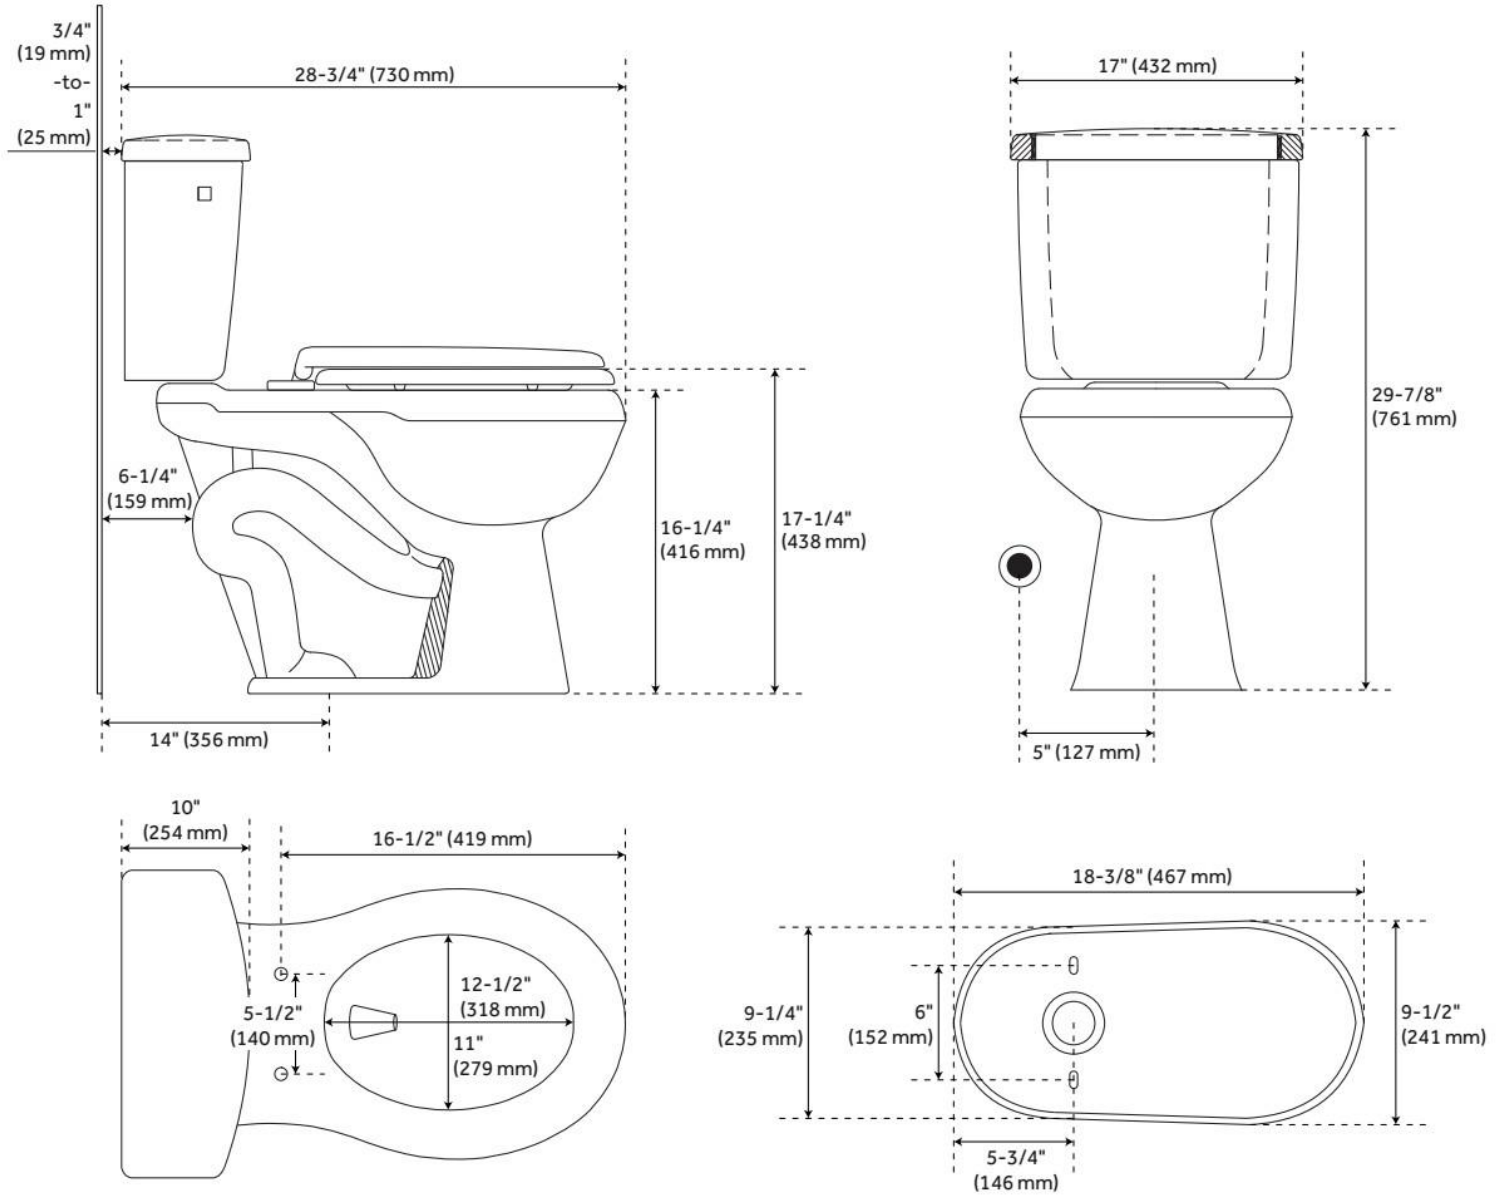

BRADENTON TWO-PIECE ROUND TOILET WITH 14" ROUGH-IN - 16" BOWL HEIGHT - WHITE

SKU: 948425-14

Code: SHBD230, SHBD214, SHTSEZ100

FEATURES

Material: Porcelain
Toilet Style: 2-Piece
Bowl Height: 16-3/8"
Bowl Shape: Round
Rough-in: 14"
Gallons Per Flush: 1.28 GPF (4.8 LPF)
Flush Type: Gravity
Flush Valve Size: 3"
Trapway Diameter: 2"
Seat Included: Optional
Water Spot: 8" x 6"

- Visible trapway.
- Toilet with a standard seat meets ADA requirements when installed according to ADA guidelines.
- High efficiency toilet uses 20% less water than standard toilets.
- Optional standard seat features soft-close mechanism.
- Includes polished chrome metal flush lever.

REVISED 7/17/2024

BRADENTON TWO-PIECE ROUND TOILET WITH 14" ROUGH-IN - 16" BOWL HEIGHT - WHITE

SKU: 948425-14

Code: SHBD230, SHBD214, SHTSEZ100

REVISED 7/17/2024

TRADITIONAL ULTRA SLIM EASY CLEAN TOILET SEAT - ROUND BOWL

REVISED 7/16/2024

TRADITIONAL ULTRA SLIM EASY CLEAN TOILET SEAT - ROUND BOWL

SKU: 447327
Code: SHTSEZ100

REVISED 7/16/2024