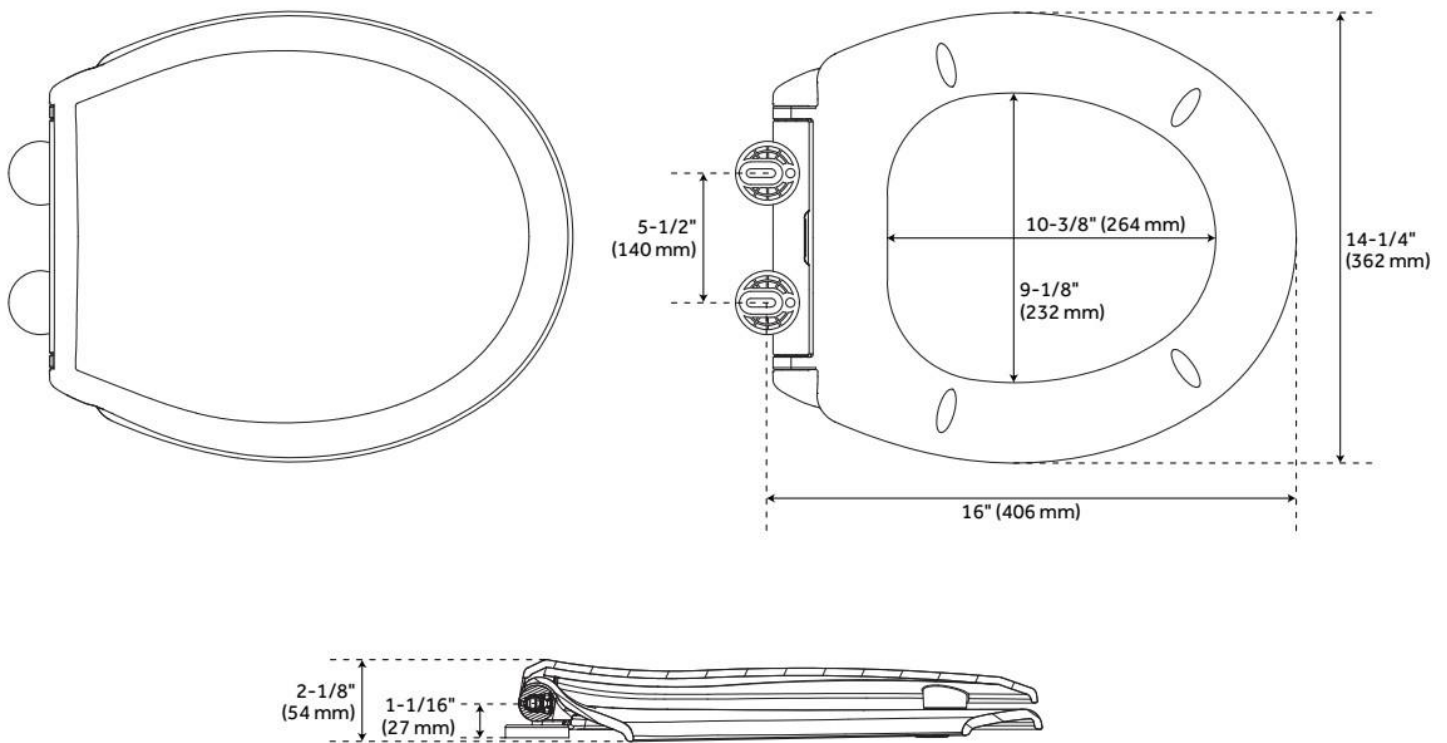

BRADENTON TWO-PIECE ROUND TOILET WITH 14" ROUGH-IN - 16" BOWL HEIGHT - WHITE

SKU: 948425-14

Code: SHBD230, SHBD214, SHTSEZ100

FEATURES

Material: Porcelain
Toilet Style: 2-Piece
Bowl Height: 16-3/8"
Bowl Shape: Round
Rough-in: 14"
Gallons Per Flush: 1.28 GPF (4.8 LPF)
Flush Type: Gravity
Flush Valve Size: 3"
Trapway Diameter: 2"
Seat Included: Optional
Water Spot: 8" x 6"

REVISED 7/17/2024

BRADENTON TWO-PIECE ROUND TOILET WITH 14" ROUGH-IN - 16" BOWL HEIGHT - WHITE

SKU: 948425-14

Code: SHBD230, SHBD214, SHTSEZ100

REVISED 7/17/2024

TRADITIONAL ULTRA SLIM EASY CLEAN TOILET SEAT - ROUND BOWL

SKU: 447327
Code: SHTSEZ100

FEATURES

Material: Plastic
Product Finish: White
Bowl Shape: Round

ADDITIONAL FEATURES

- Smooth, shiny finish. (Colors may differ slightly, depending on computer monitor settings.)
- Made of heavy-weight, solid plastic.
- Patented EZ Close damper system automatically closes lid with just a small push.
- Protective bumpers.
- Fits standard round bowl toilets.
- Ergonomically designed and contoured for maximum comfort.
- Closed front with cover.
- State-of-the-art quick release hinges.
- Stainless steel hinge posts and corrosion proof hardware.
- Slip-resistant pads with adjustable positioning.

REVISED 7/16/2024

TRADITIONAL ULTRA SLIM EASY CLEAN TOILET SEAT - ROUND BOWL

SKU: 447327
Code: SHTSEZ100

REVISED 7/16/2024