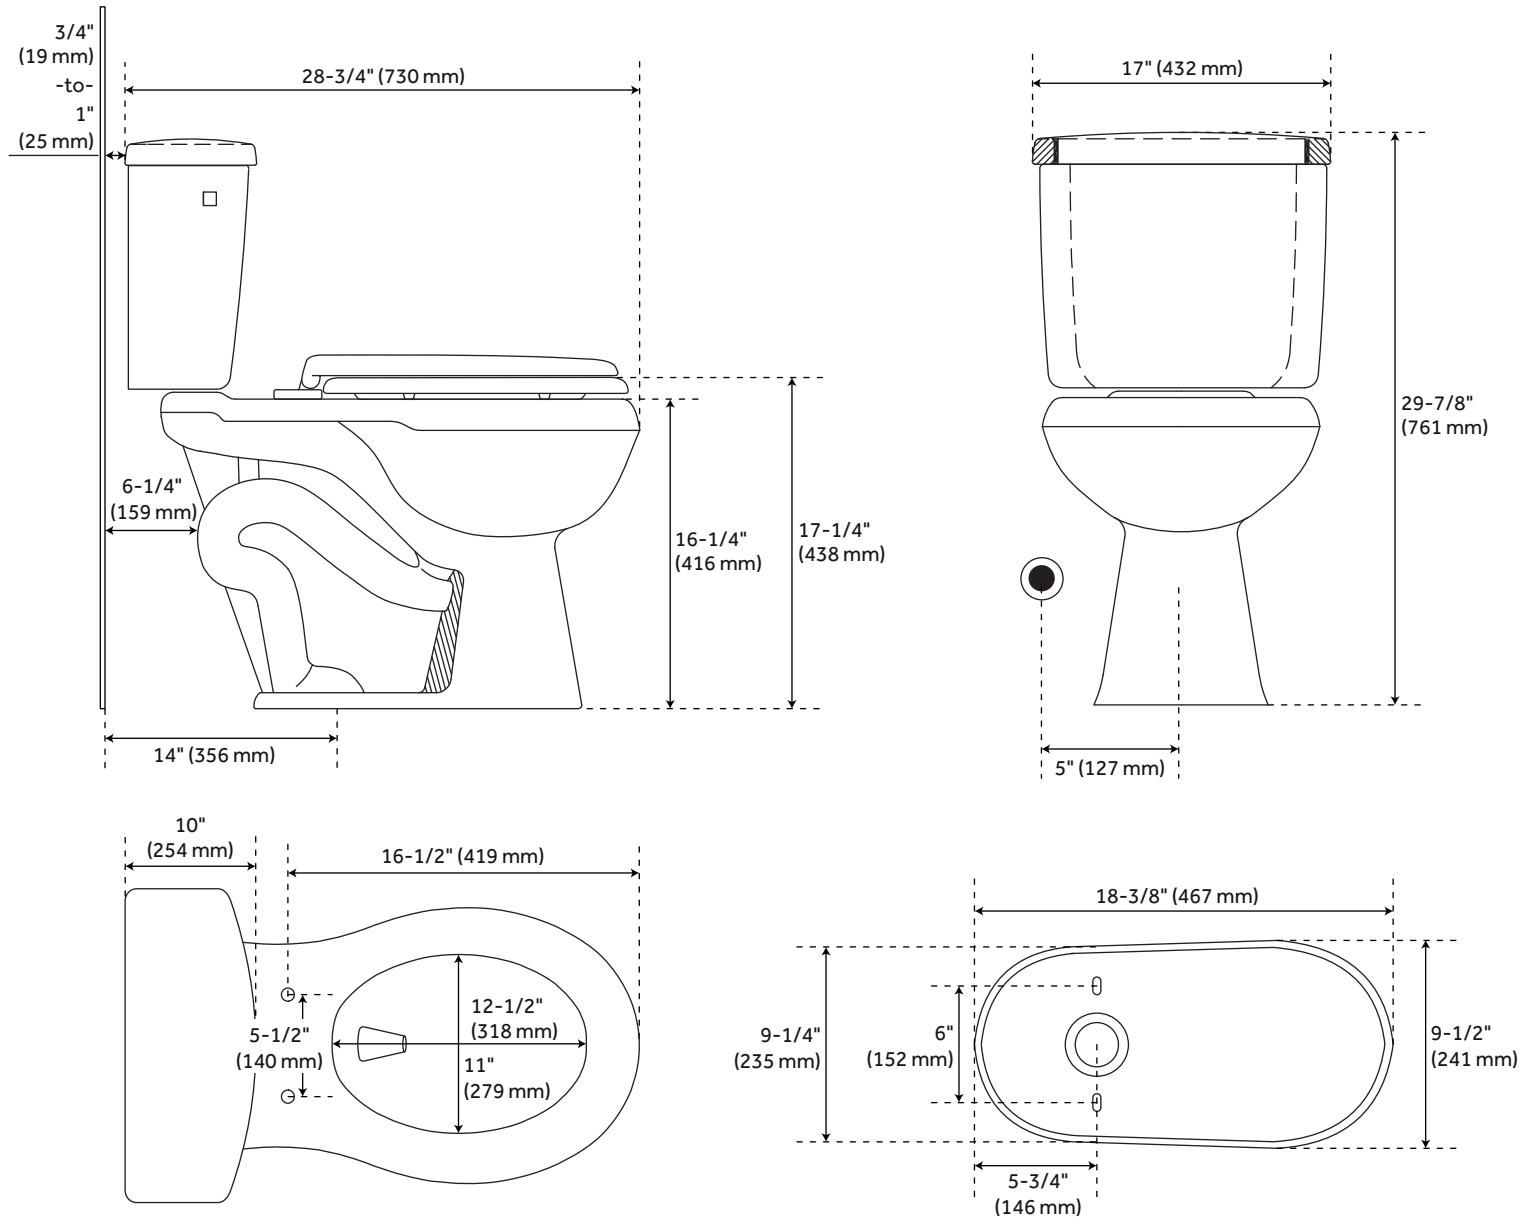

BRADENTON TWO-PIECE ROUND TOILET WITH 14" ROUGH-IN - 16" BOWL HEIGHT - WHITE

SKU: 948425-14

Code: SHBD230, SHBD214, SHTSEZ100

FEATURES

Product Finish: White

Material: Porcelain

Length: 17-1/4"

Width: 29-1/2"

Height: 30-1/4"

Rough In: 14"

Bowl Shape: Round

Bowl Height: 16-3/8"

Gallons Per Flush: 1.28 (4.8 Lpf)

Hardware Finish: Chrome

REVISED 3/29/2023

BRADENTON TWO-PIECE ROUND TOILET WITH 14" ROUGH-IN - 16" BOWL HEIGHT - WHITE

SKU: 948425-14

Code: SHBD230, SHBD214, SHTSEZ100

ADDITIONAL FEATURES

- Visible trapway.
- Toilet with a standard seat meets ADA requirements when installed according to ADA guidelines.
- High efficiency toilet uses 20% less water than standard toilets.
- Optional standard seat features soft-close mechanism.
- Includes polished chrome metal flush lever.

REVISED 3/29/2023

BRADENTON TWO-PIECE ROUND TOILET WITH 14" ROUGH-IN - 16" BOWL HEIGHT - WHITE

SKU: 948425-14

SHBD214, SHBD230

All dimensions and specifications are nominal and may vary. Use actual products for accuracy in critical situations.