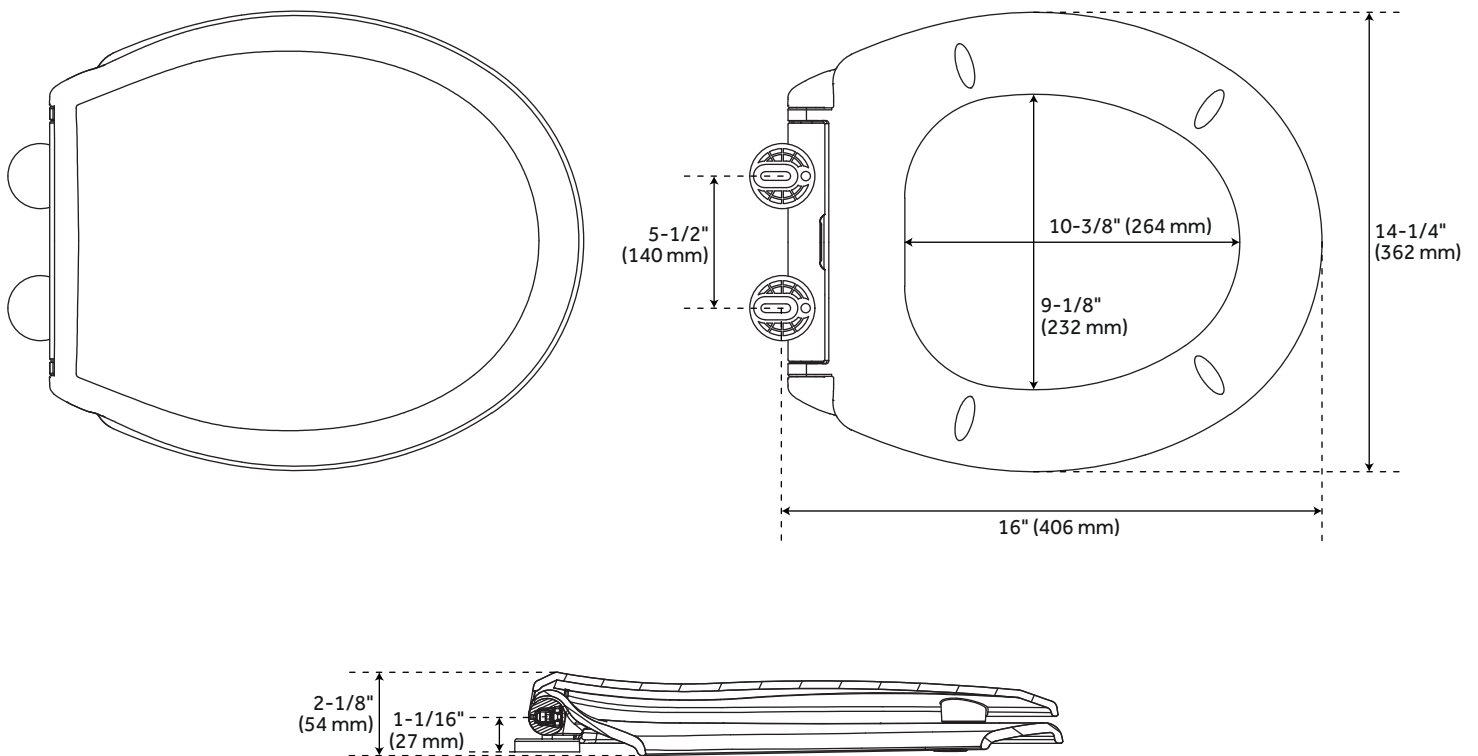

BRADENTON TWO-PIECE ROUND TOILET WITH 14" ROUGH-IN - 16" BOWL HEIGHT - WHITE

SKU: 948425-14

Code: SHBD230, SHBD214, SHTSEZ100

FEATURES

Product Finish: White

Material: Porcelain

Length: 17-1/4"

Width: 29-1/2"

Height: 30-1/4"

Rough In: 14"

Bowl Shape: Round

Bowl Height: 16-3/8"

Gallons Per Flush: 1.28 (4.8 Lpf)

Hardware Finish: Chrome

REVISED 3/29/2023

BRADENTON TWO-PIECE ROUND TOILET WITH 14" ROUGH-IN - 16" BOWL HEIGHT - WHITE

REVISED 3/29/2023

BRADENTON TWO-PIECE ROUND TOILET WITH 14" ROUGH-IN - 16" BOWL HEIGHT - WHITE

SKU: 948425-14

SHBD214, SHBD230

All dimensions and specifications are nominal and may vary. Use actual products for accuracy in critical situations.

OPTIONAL TRADITIONAL ULTRA SLIM EASY CLEAN TOILET SEAT - ROUND BOWL

SKU: 447327

SHTSEZ100

All dimensions and specifications are nominal and may vary. Use actual products for accuracy in critical situations.