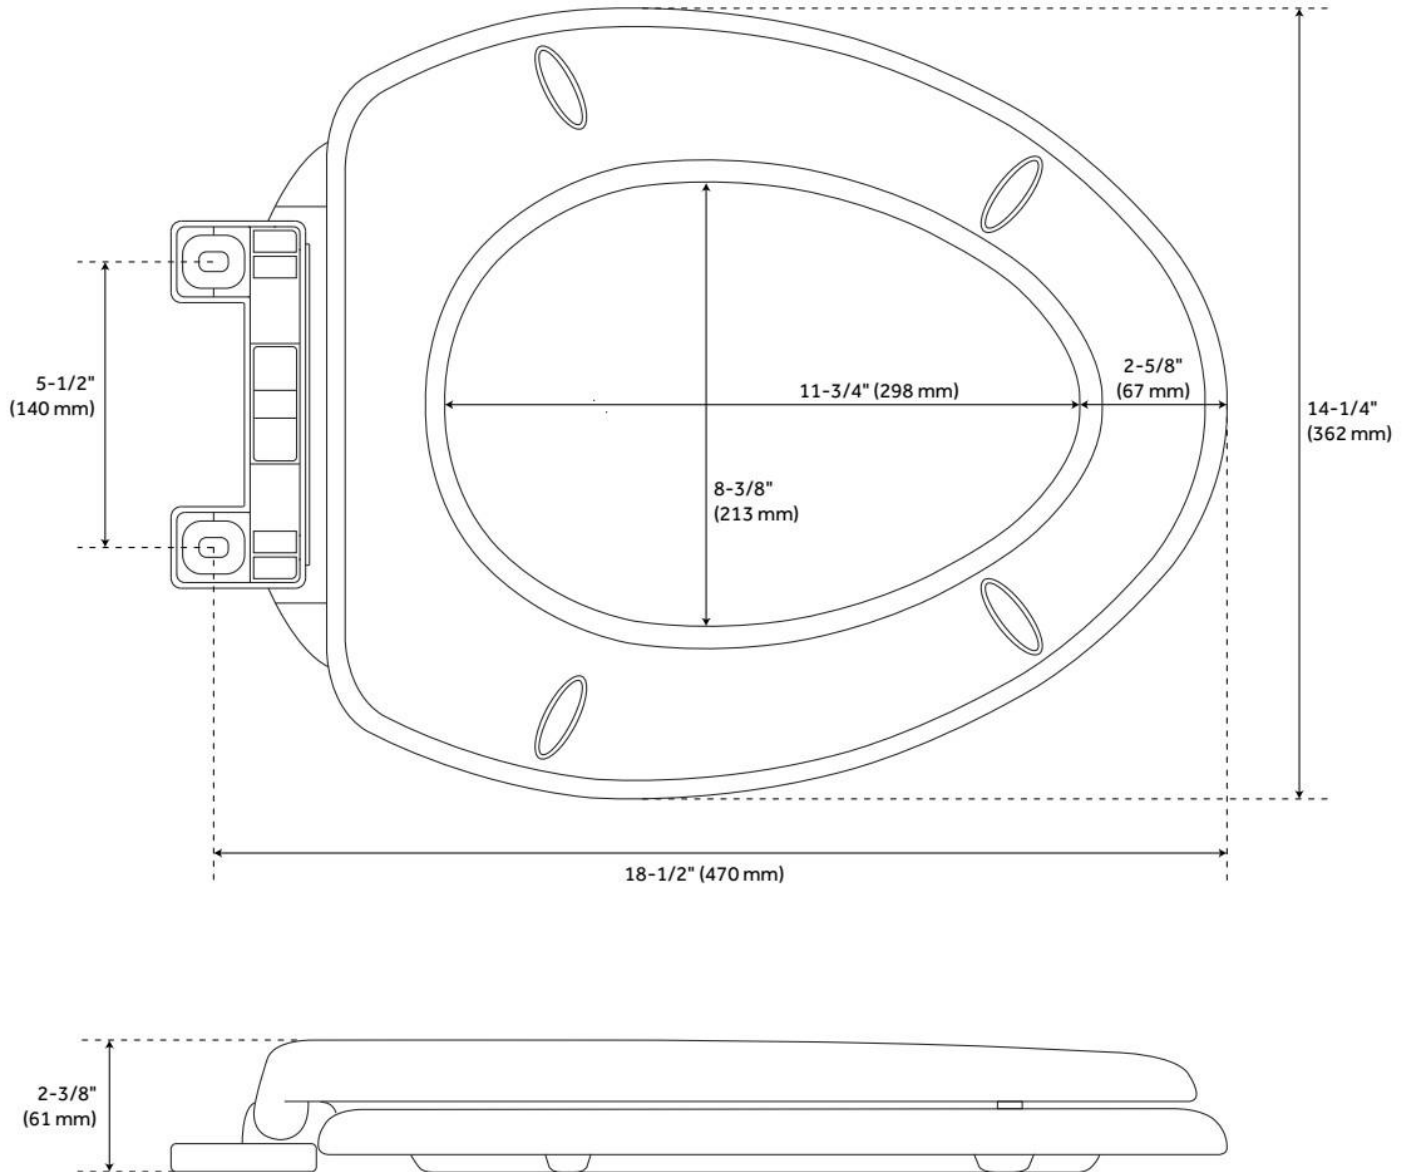

TRADITIONAL SLOW-CLOSING TOILET SEAT - ELONGATED BOWL

SKU: 948381
Code: SHTSSC200

REVISED 7/15/2024