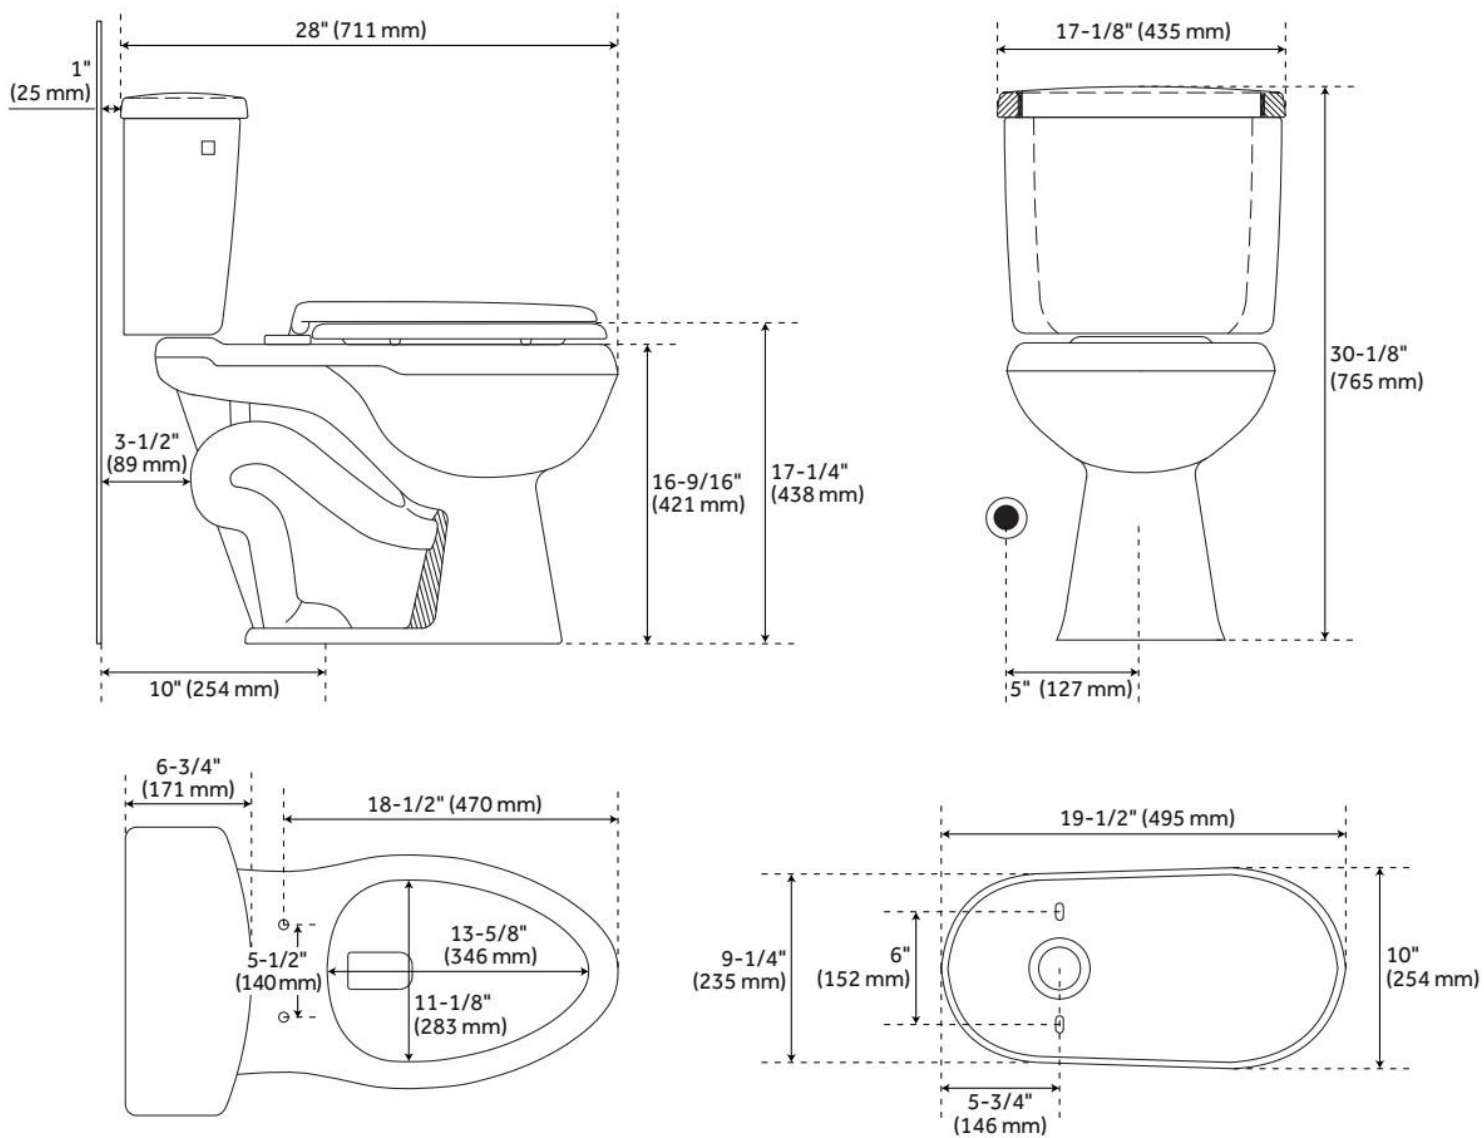

BRADENTON TWO-PIECE ELONGATED TOILET WITH 10" ROUGH-IN - 16" BOWL HEIGHT

SKU: 948427-10

Code: SHBD240, SHBD210, SHTSSC200

FEATURES

Material: Porcelain
Product Finish: White
Toilet Style: 2-Piece
Bowl Height: 16-3/8"
Bowl Shape: Elongated
Rough-in: 10"
Gallons Per Flush: 1.28 GPF (4.8 LPF)
Flush Type: Gravity
Flush Valve Size: 3"
Trapway Diameter: 2"
Seat Included: Optional
Water Spot: 9" x 7"

ADDITIONAL FEATURES

- Visible trapway.
- High efficiency toilet uses 20% less water than standard toilets.
- Toilet is compatible with Brookdale bidet seat.

REVISED 7/22/2024

BRADENTON TWO-PIECE ELONGATED TOILET WITH 10" ROUGH-IN - 16" BOWL HEIGHT

SKU: 948427-10

Code: SHBD240, SHBD210, SHTSSC200

REVISED 7/22/2024

TRADITIONAL SLOW-CLOSING TOILET SEAT - ELONGATED BOWL

SKU: 948381
Code: SHTSSC200

FEATURES

Material: Plastic
Bowl Shape: Elongated

ADDITIONAL FEATURES

REVISED 7/15/2024

TRADITIONAL SLOW-CLOSING TOILET SEAT - ELONGATED BOWL

SKU: 948381
Code: SHTSSC200

REVISED 7/15/2024