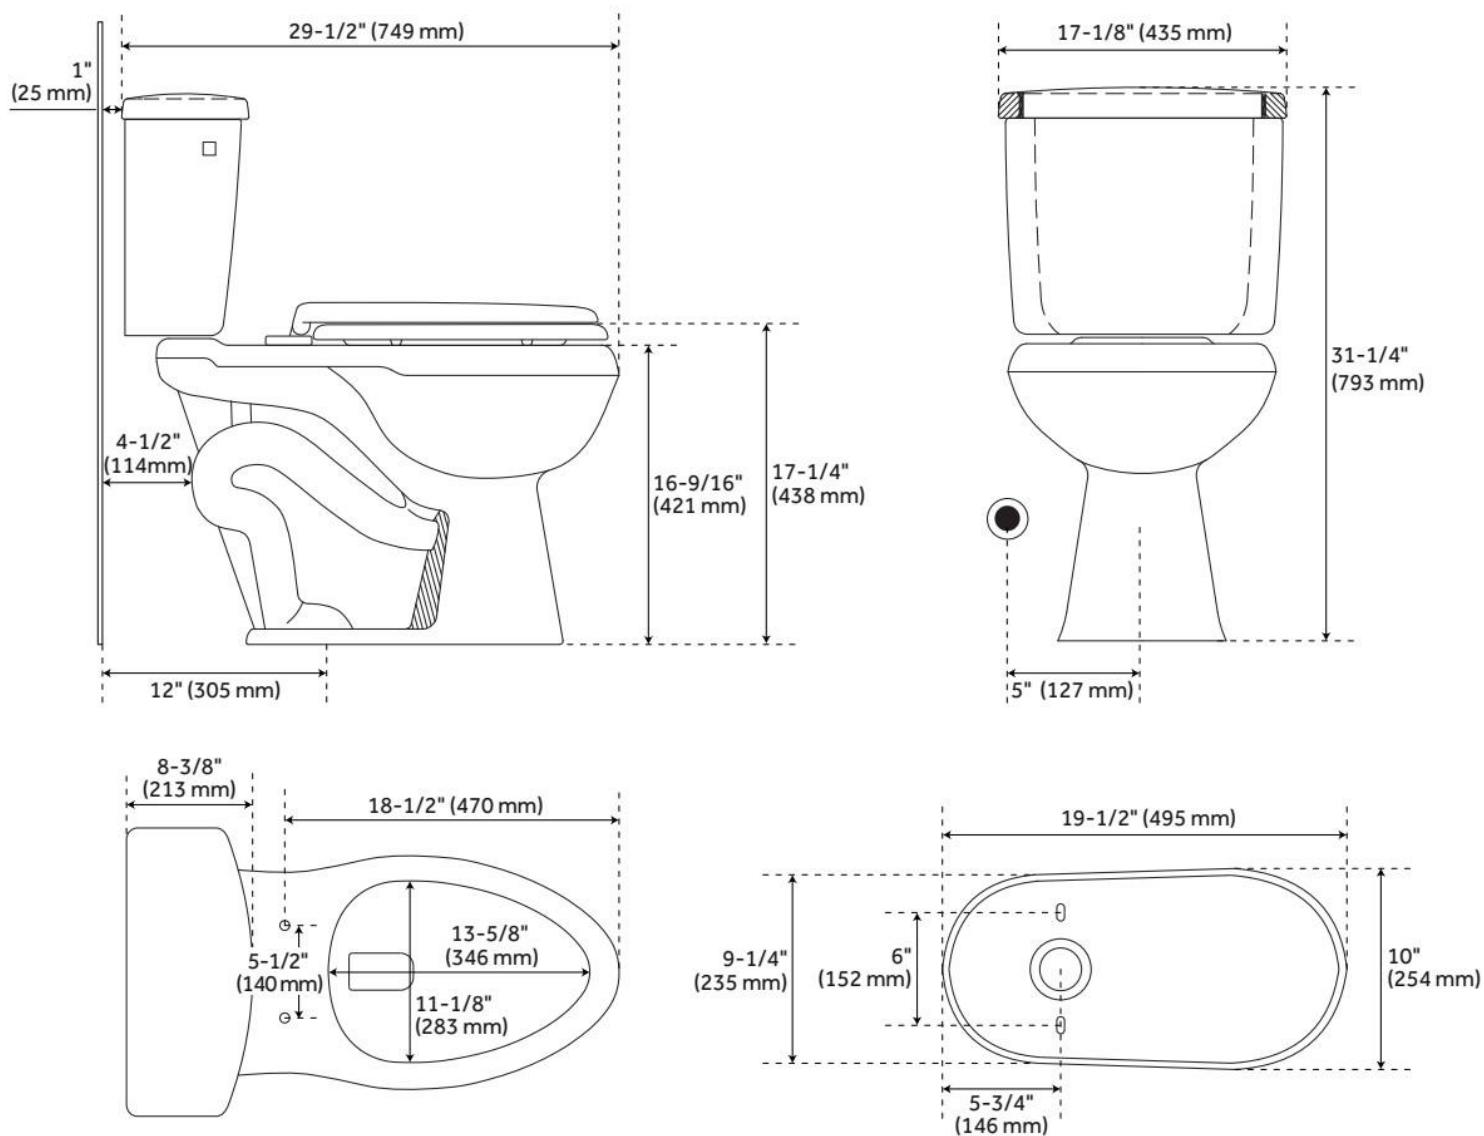

# BRADENTON TWO-PIECE ELONGATED TOILET WITH 12" ROUGH-IN - 16" BOWL HEIGHT

SKU: 948427-12-WH

Code: SHBD240, SHBD200R, SHBD200, SHTSSC200

## FEATURES

Material: Porcelain  
Toilet Style: 2-Piece  
Bowl Height: 16-3/8"  
Bowl Shape: Elongated  
Rough-in: 12"  
Gallons Per Flush: 1.28 GPF (4.8 LPF)  
Flush Type: Gravity  
Flush Valve Size: 3"  
Trapway Diameter: 2"  
Seat Included: Optional  
Water Spot: 9" x 7"

## ADDITIONAL FEATURES

- Visible trapway.
- High efficiency toilet uses 20% less water than standard toilets.
- Toilet is compatible with Brookdale bidet seat.
- Slow-close seat and cover included.

REVISED 9/11/2024

# BRADENTON TWO-PIECE ELONGATED TOILET WITH 12" ROUGH-IN - 16" BOWL HEIGHT

SKU: 948427-12-WH

Code: SHBD240, SHBD200R, SHBD200, SHTSSC200

REVISED 9/11/2024