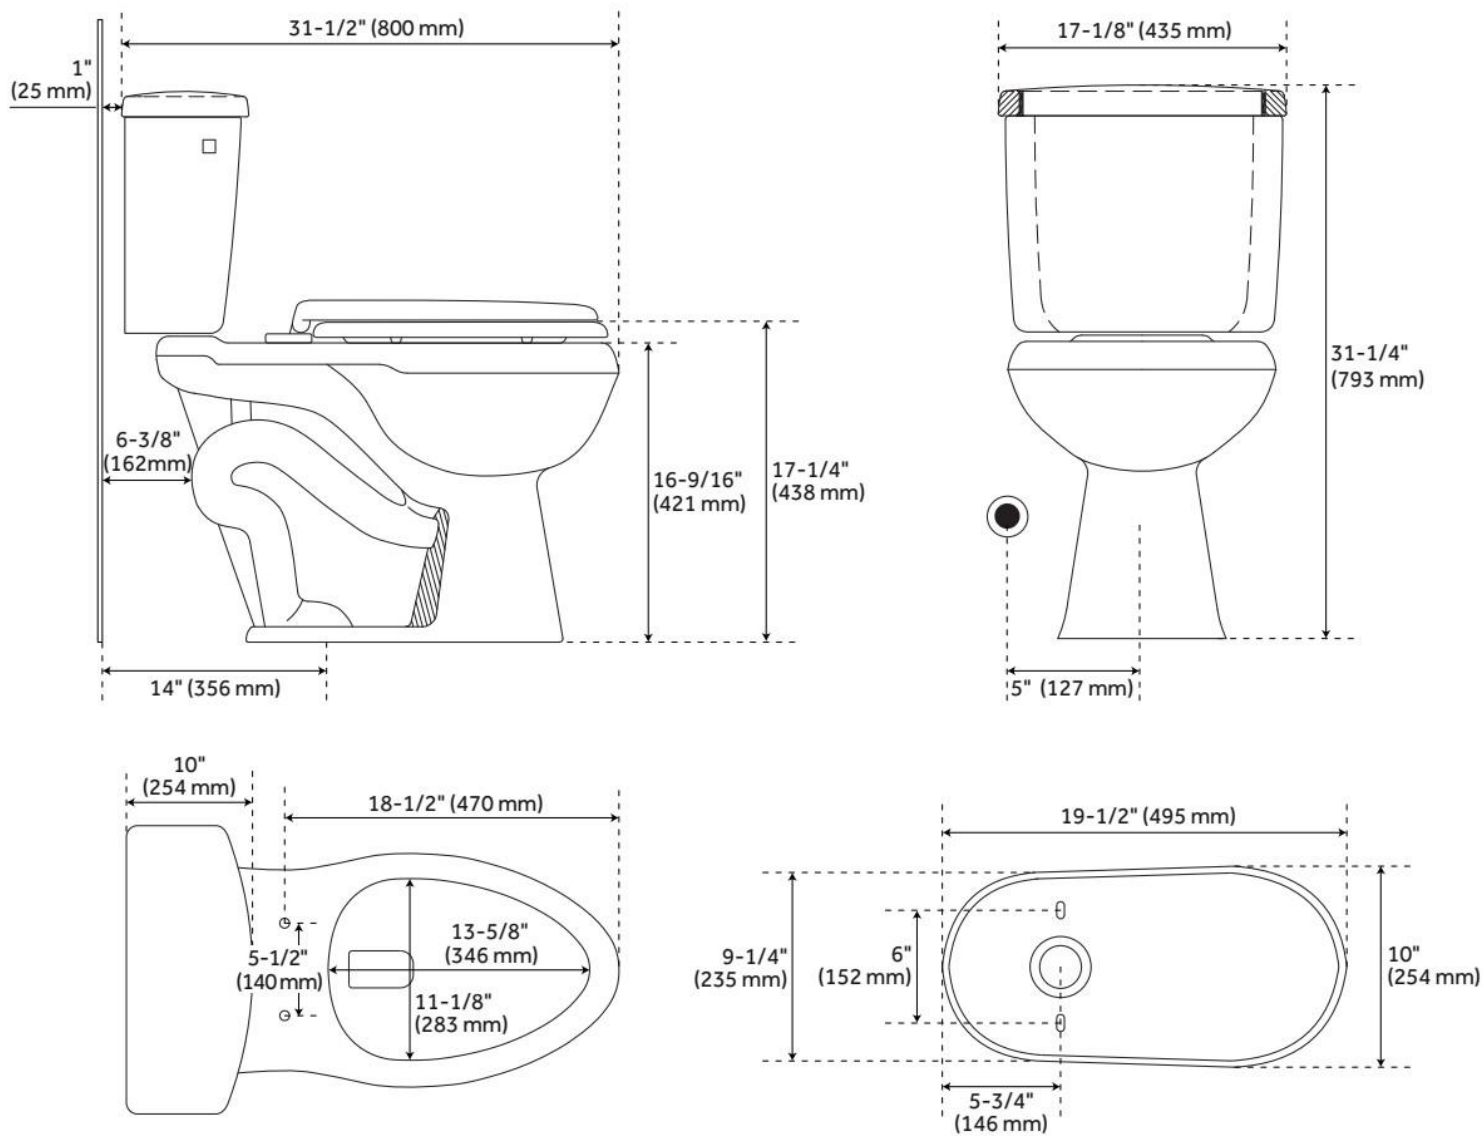

BRADENTON TWO-PIECE ELONGATED TOILET WITH 14" ROUGH-IN - 16" BOWL HEIGHT

SKU: 948427-14

Code: SHBD240, SHBD214, SHTSSC200

FEATURES

Material: Porcelain
Toilet Style: 2-Piece
Bowl Height: 16-3/8"
Bowl Shape: Elongated
Rough-in: 14"
Gallons Per Flush: 1.28 GPF (4.8 LPF)
Flush Type: Gravity
Flush Valve Size: 3"
Trapway Diameter: 2"
Seat Included: Optional
Water Spot: 9" x 7"

Optional Accessory: SH423ZBN, SH423ZMB, SH423ZBG, SH423ZPN, SH423ZORB, SH423ZCP

ASME A112.19.2/CSA B45.1, CEC Listed, WaterSense by IAPMO, Massachusetts Accepted, LISTED ID: SHBD240.XX/SHBD214.XX

ADDITIONAL FEATURES

- Visible trapway.
- High efficiency toilet uses 20% less water than standard toilets.
- Toilet is compatible with Brookdale bidet seat.
- Optional standard seat features soft-close mechanism.
- Includes polished chrome metal flush handle.

REVISED 1/10/2025

BRADENTON TWO-PIECE ELONGATED TOILET WITH 14" ROUGH-IN - 16" BOWL HEIGHT

SKU: 948427-14

Code: SHBD240, SHBD214, SHTSSC200

REVISED 1/10/2025