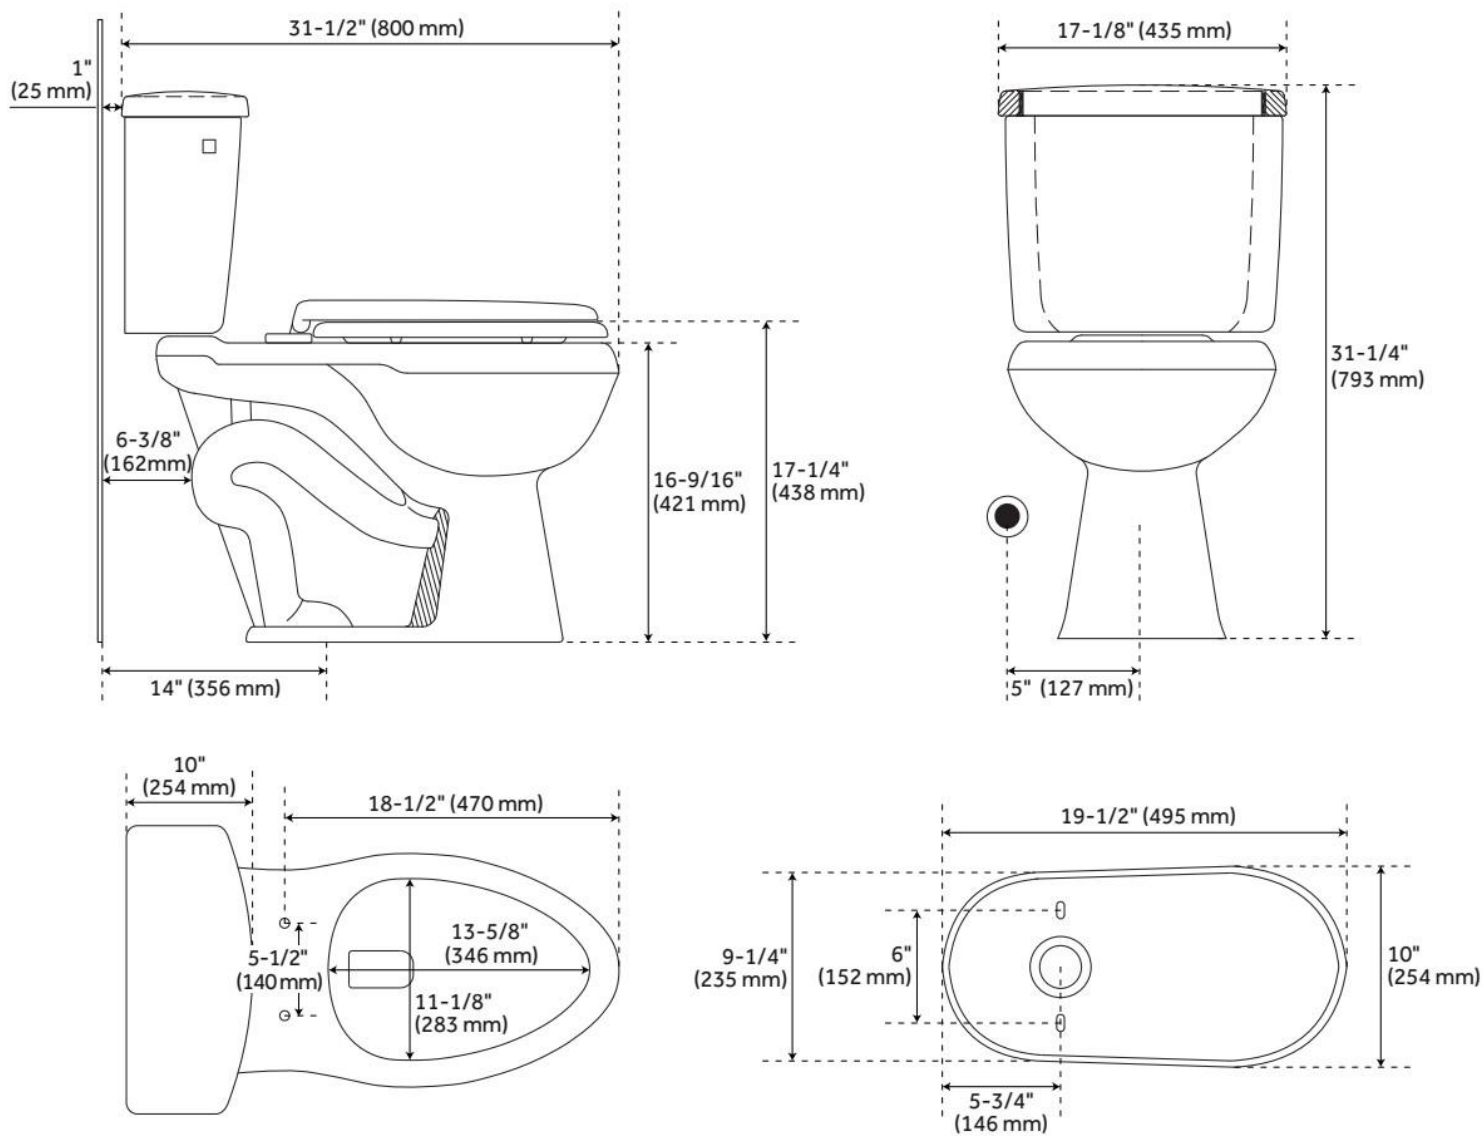

BRADENTON TWO-PIECE ELONGATED TOILET WITH 14" ROUGH-IN - 16" BOWL HEIGHT

SKU: 948427-14

Code: SHBD240, SHBD214, SHTSSC200

FEATURES

Material: Porcelain
Toilet Style: 2-Piece
Bowl Height: 16-3/8"
Bowl Shape: Elongated
Rough-in: 14"
Gallons Per Flush: 1.28 GPF (4.8 LPF)
Flush Type: Gravity
Flush Valve Size: 3"
Trapway Diameter: 2"
Seat Included: Optional
Water Spot: 9" x 7"

- Visible trapway.
- High efficiency toilet uses 20% less water than standard toilets.
- Toilet is compatible with Brookdale bidet seat.
- Optional standard seat features soft-close mechanism.
- Includes polished chrome metal flush lever.

REVISED 7/17/2024

BRADENTON TWO-PIECE ELONGATED TOILET WITH 14" ROUGH-IN - 16" BOWL HEIGHT

SKU: 948427-14

Code: SHBD240, SHBD214, SHTSSC200

REVISED 7/17/2024

TRADITIONAL SLOW-CLOSING TOILET SEAT - ELONGATED BOWL

REVISED 7/15/2024

TRADITIONAL SLOW-CLOSING TOILET SEAT - ELONGATED BOWL

SKU: 948381
Code: SHTSSC200

REVISED 7/15/2024