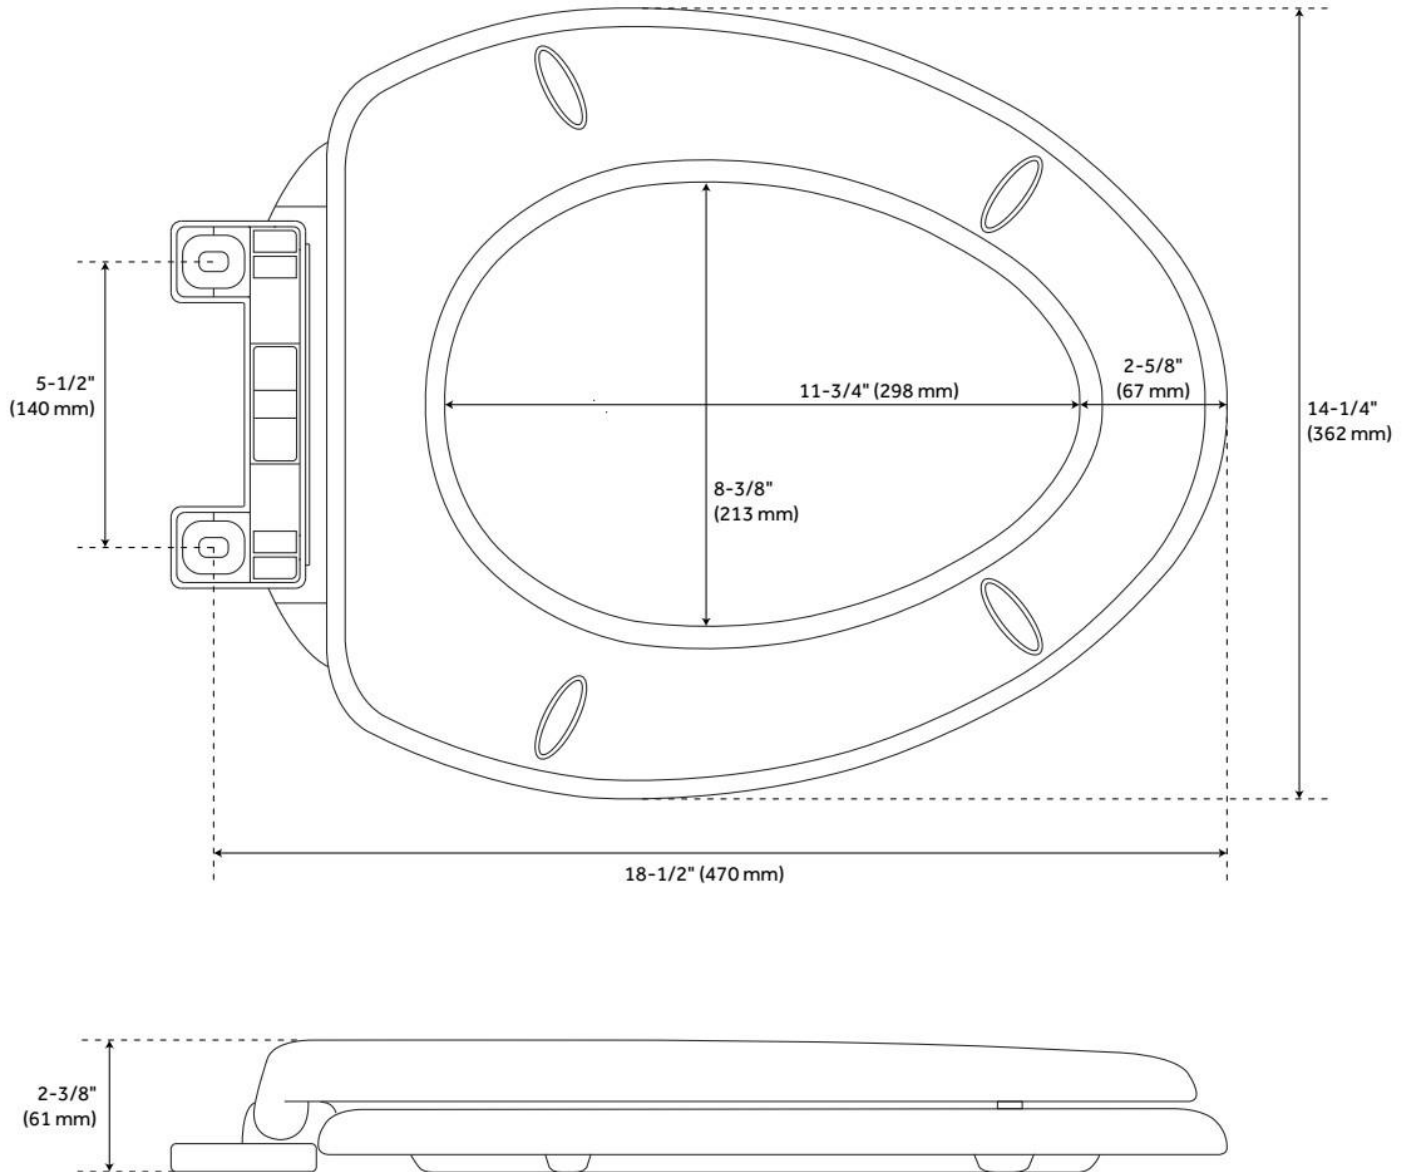

BRADENTON TWO-PIECE ELONGATED TOILET WITH 14" ROUGH-IN - 16" BOWL HEIGHT

SKU: 948427-14

Code: SHBD240, SHBD214, SHTSSC200

FEATURES

Material: Porcelain
Toilet Style: 2-Piece
Bowl Height: 16-3/8"
Bowl Shape: Elongated
Rough-in: 14"
Gallons Per Flush: 1.28 GPF (4.8 LPF)
Flush Type: Gravity
Flush Valve Size: 3"
Trapway Diameter: 2"
Seat Included: Optional
Water Spot: 9" x 7"

REVISED 7/17/2024

BRADENTON TWO-PIECE ELONGATED TOILET WITH 14" ROUGH-IN - 16" BOWL HEIGHT

SKU: 948427-14

Code: SHBD240, SHBD214, SHTSSC200

REVISED 7/17/2024

TRADITIONAL SLOW-CLOSING TOILET SEAT - ELONGATED BOWL

SKU: 948381
Code: SHTSSC200

FEATURES

Material: Plastic
Bowl Shape: Elongated

ADDITIONAL FEATURES

- Smooth, shiny finish. (Colors may differ slightly, depending on computer monitor settings.)
- Made of heavy-weight, solid plastic.
- Patented EZ Close damper system automatically closes lid with just a small push.
- Protective bumpers.
- Fits standard elongated bowl toilets.
- Ergonomically designed and contoured for maximum comfort.
- Closed front with cover.
- State-of-the-art quick release hinges.
- Stainless steel hinge posts and corrosion proof hardware.
- Slip-resistant pads with adjustable positioning.

REVISED 7/15/2024

TRADITIONAL SLOW-CLOSING TOILET SEAT - ELONGATED BOWL

SKU: 948381
Code: SHTSSC200

REVISED 7/15/2024