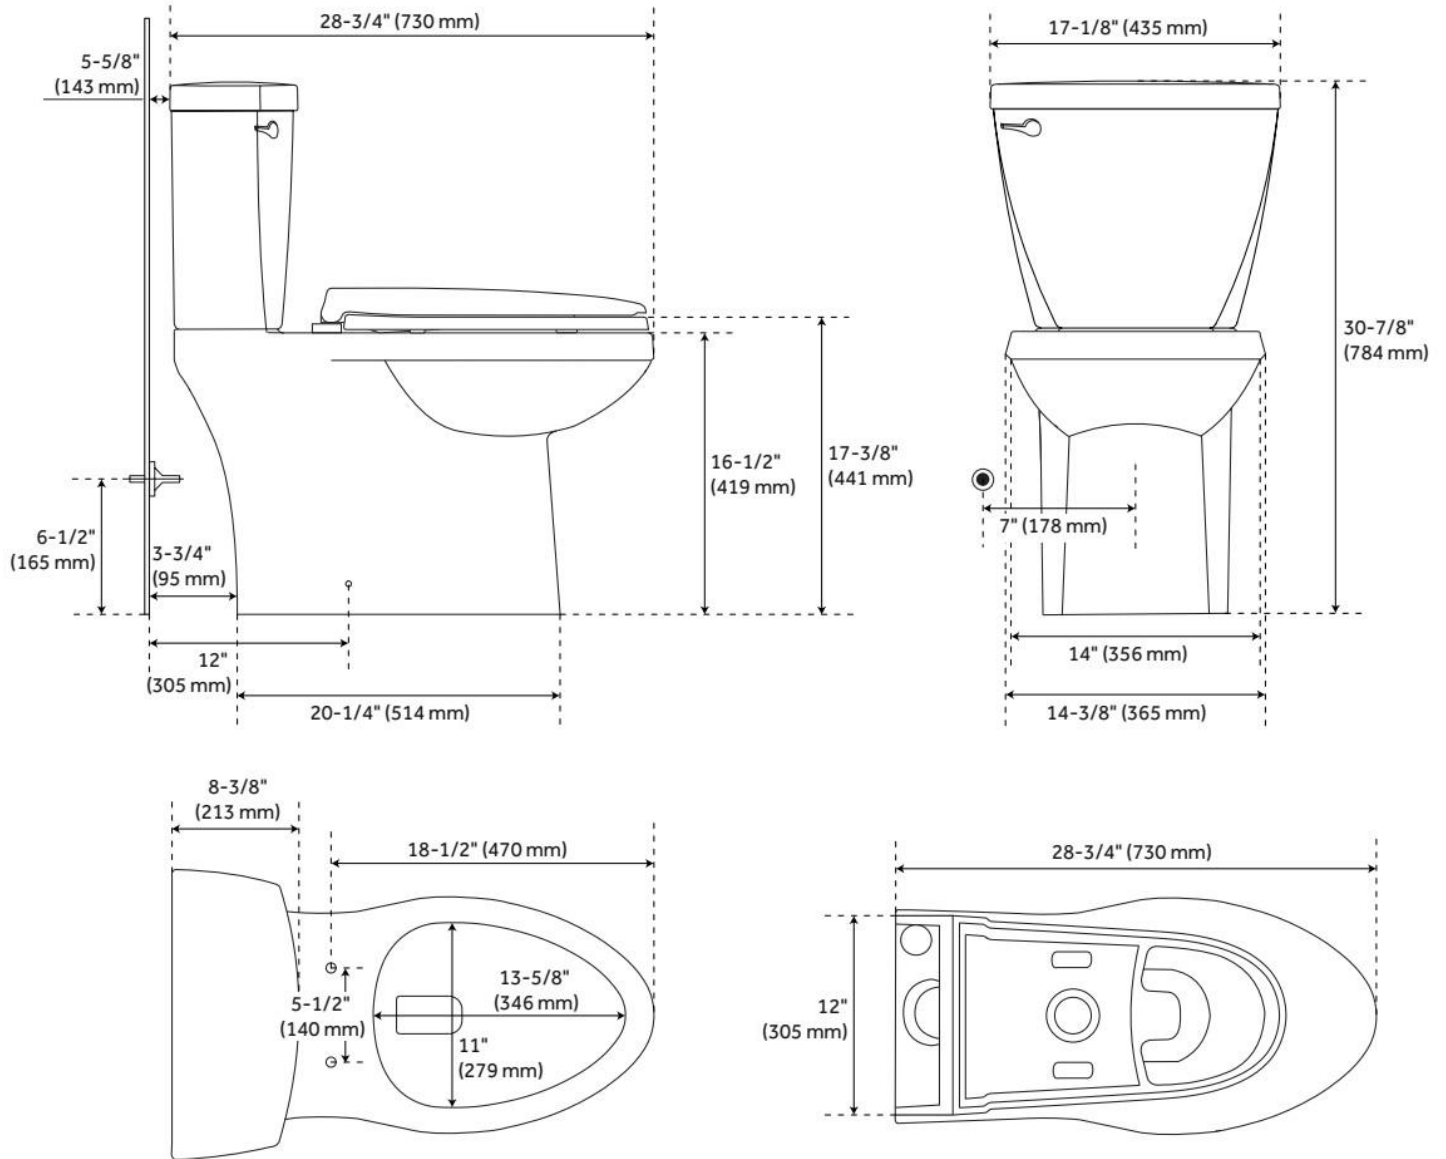

# BRADENTON TWO-PIECE SKIRTED ELONGATED TOILET - WHITE

SKU: 948428

Code: SHBD200, SHBD240S, SHTSHEC2000, SHBDS300

## FEATURES

Material: Porcelain  
Toilet Style: 2-Piece  
Bowl Height: 16-1/2"  
Bowl Shape: Elongated  
Rough-in: 12"  
Gallons Per Flush: 1.28 GPF (4.8 LPF)  
Flush Type: Gravity  
Flush Valve Size: 3"  
Trapway Diameter: 2"  
Seat Included: Yes  
Water Spot: 8" x 6"

## ADDITIONAL FEATURES

- Skirted bowl with concealed trapway.
- Toilet with a standard seat meets ADA requirements when installed according to ADA guidelines.
- High efficiency toilet uses 20% less water than standard toilets.
- Optional bidet seat details:
  - Bidet seat adds 1" to bowl height.
  - Side knob allows for adjustment of angle, water volume, and cleaning type.
  - Spray nozzle features multiple holes for a softer cleanse and water saving operation.
  - Spray nozzle is self-cleaning, antibacterial, and removable for further cleaning.
  - Bidet seat has a glossy finish with protective bumpers and self-closing seat/lid.
- Includes polished chrome metal flush handle.

# BRADENTON TWO-PIECE SKIRTED ELONGATED TOILET - WHITE

SKU: 948428

Code: SHBD200, SHBD240S, SHTSHEC2000, SHBDS300

REVISED 1/10/2025