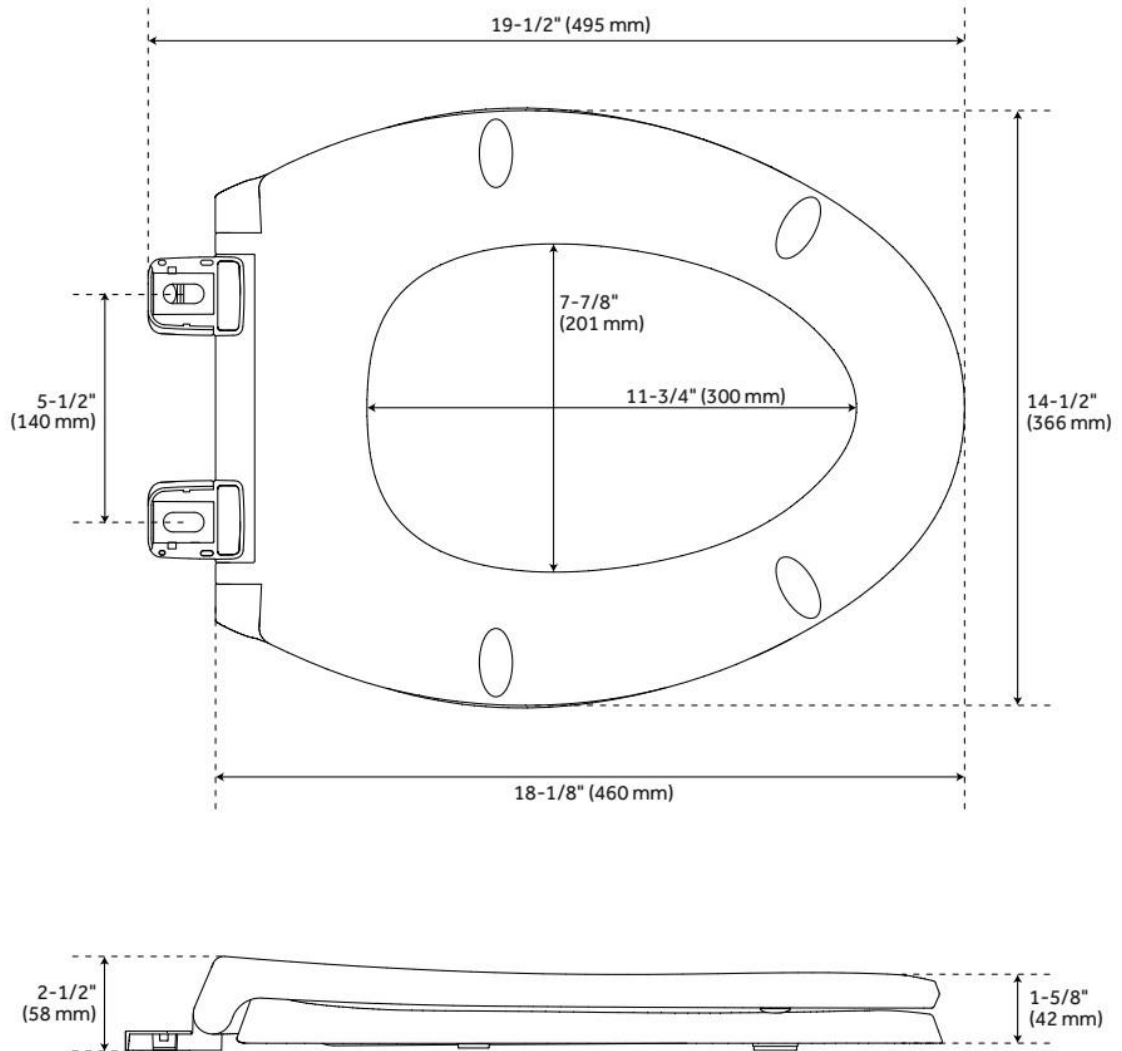

HEAVY DUTY SLOW-CLOSING ELONGATED TOILET SEAT - BLACK

SKU: 481269

Code: SHTSHEC2000

REVISED 7/17/2024