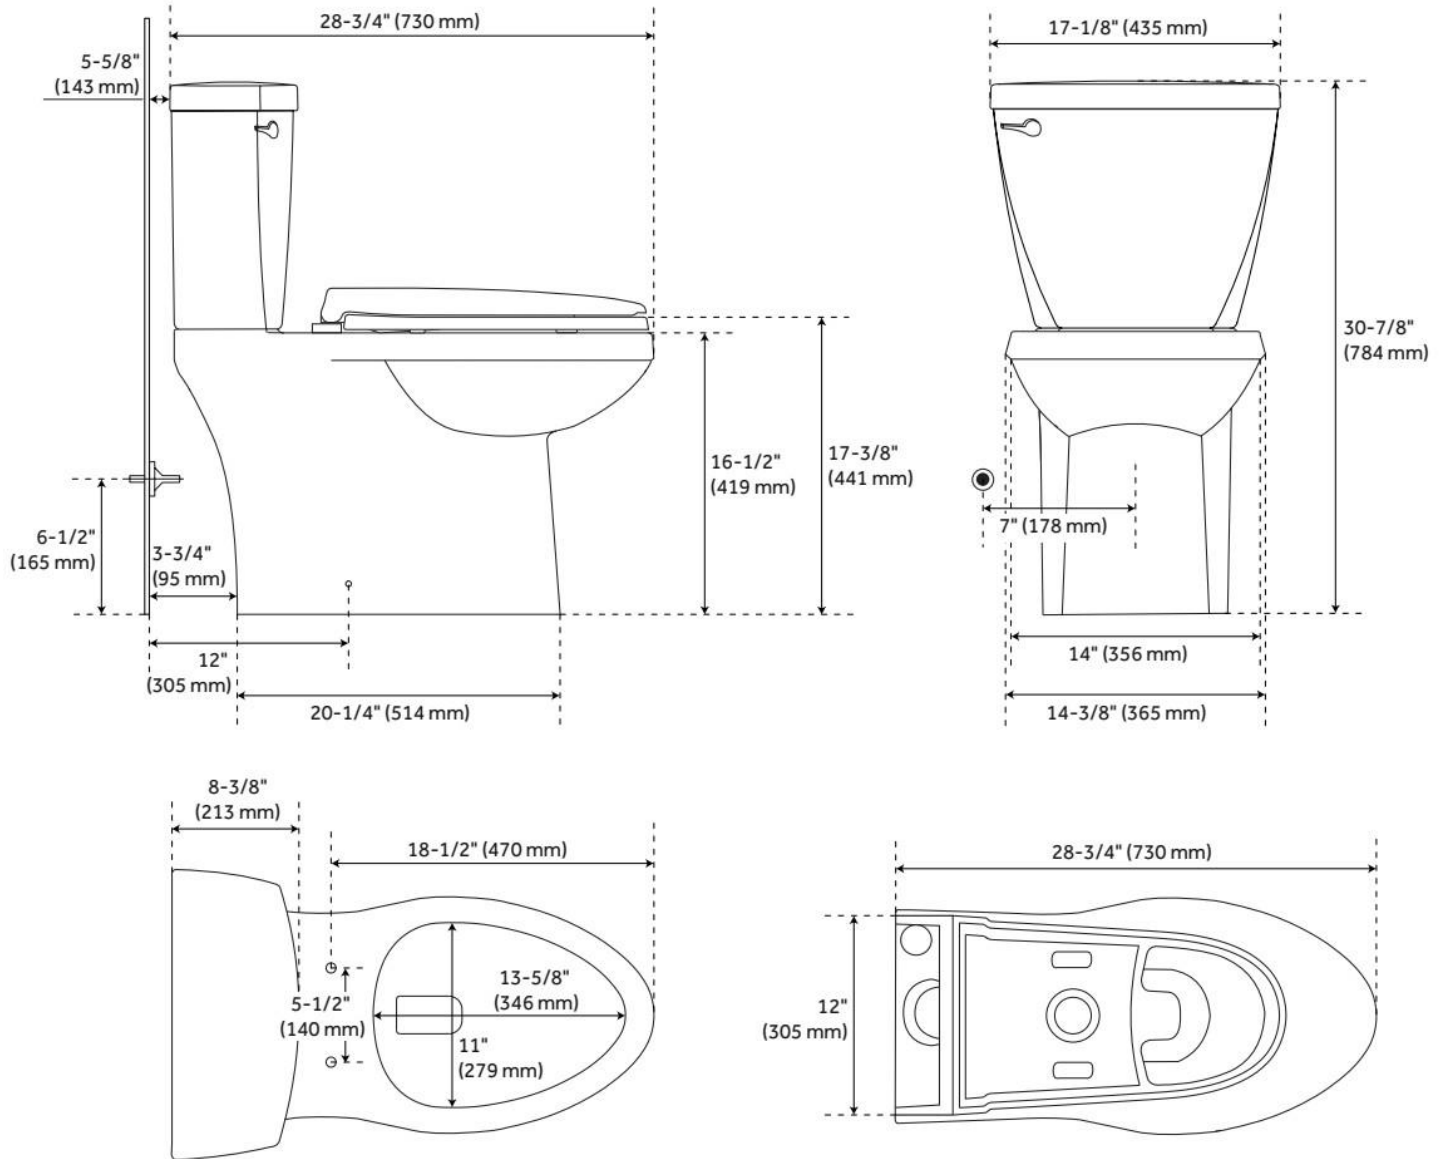

BRADENTON TWO-PIECE SKIRTED ELONGATED TOILET - WHITE

SKU: 948428

Code: SHBD200, SHBD240S, SHTSHEC2000, SHBDS300

REVISED 7/17/2024