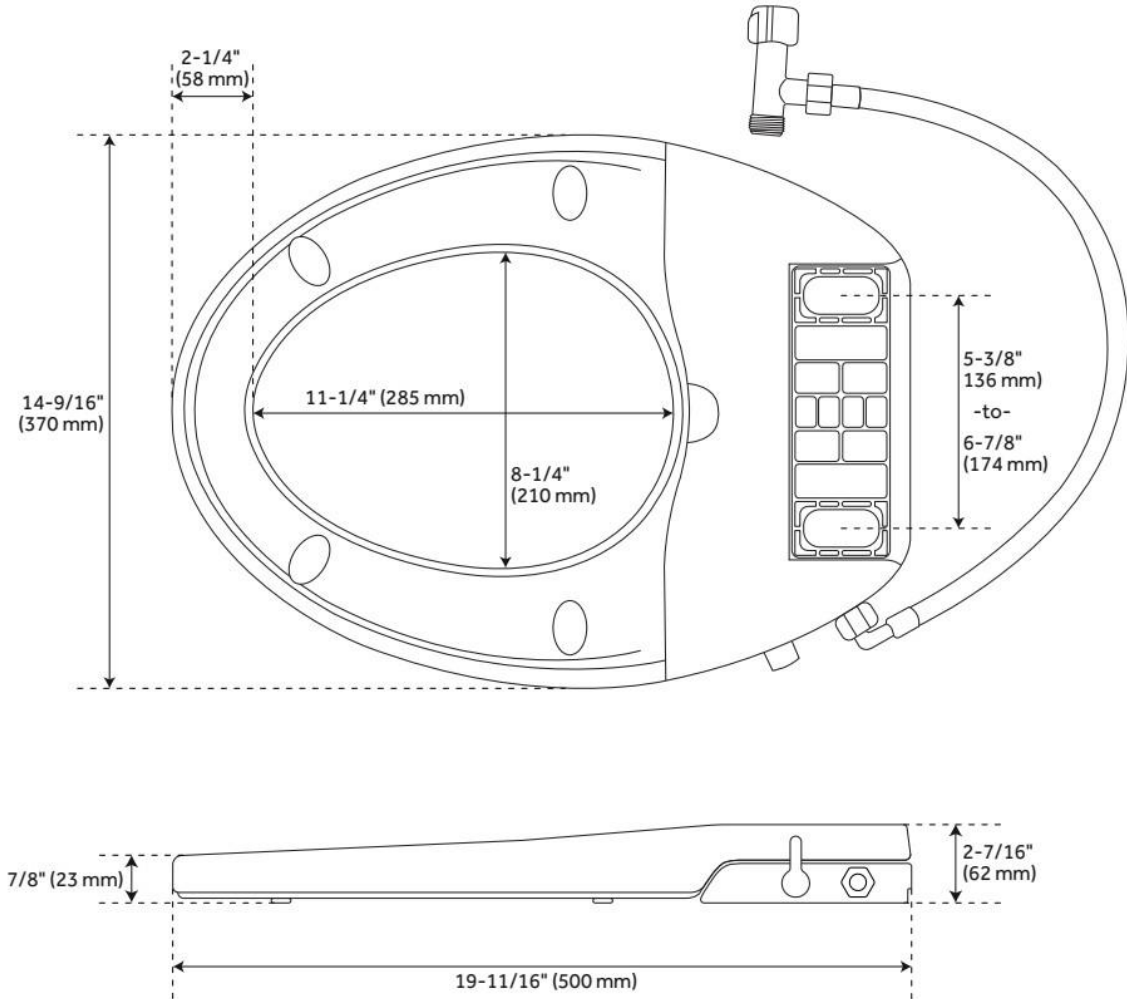

BROOKDALE ELONGATED BIDET SEAT - WHITE

SKU: 437000
Code: SHBDS300

REVISED 7/17/2024