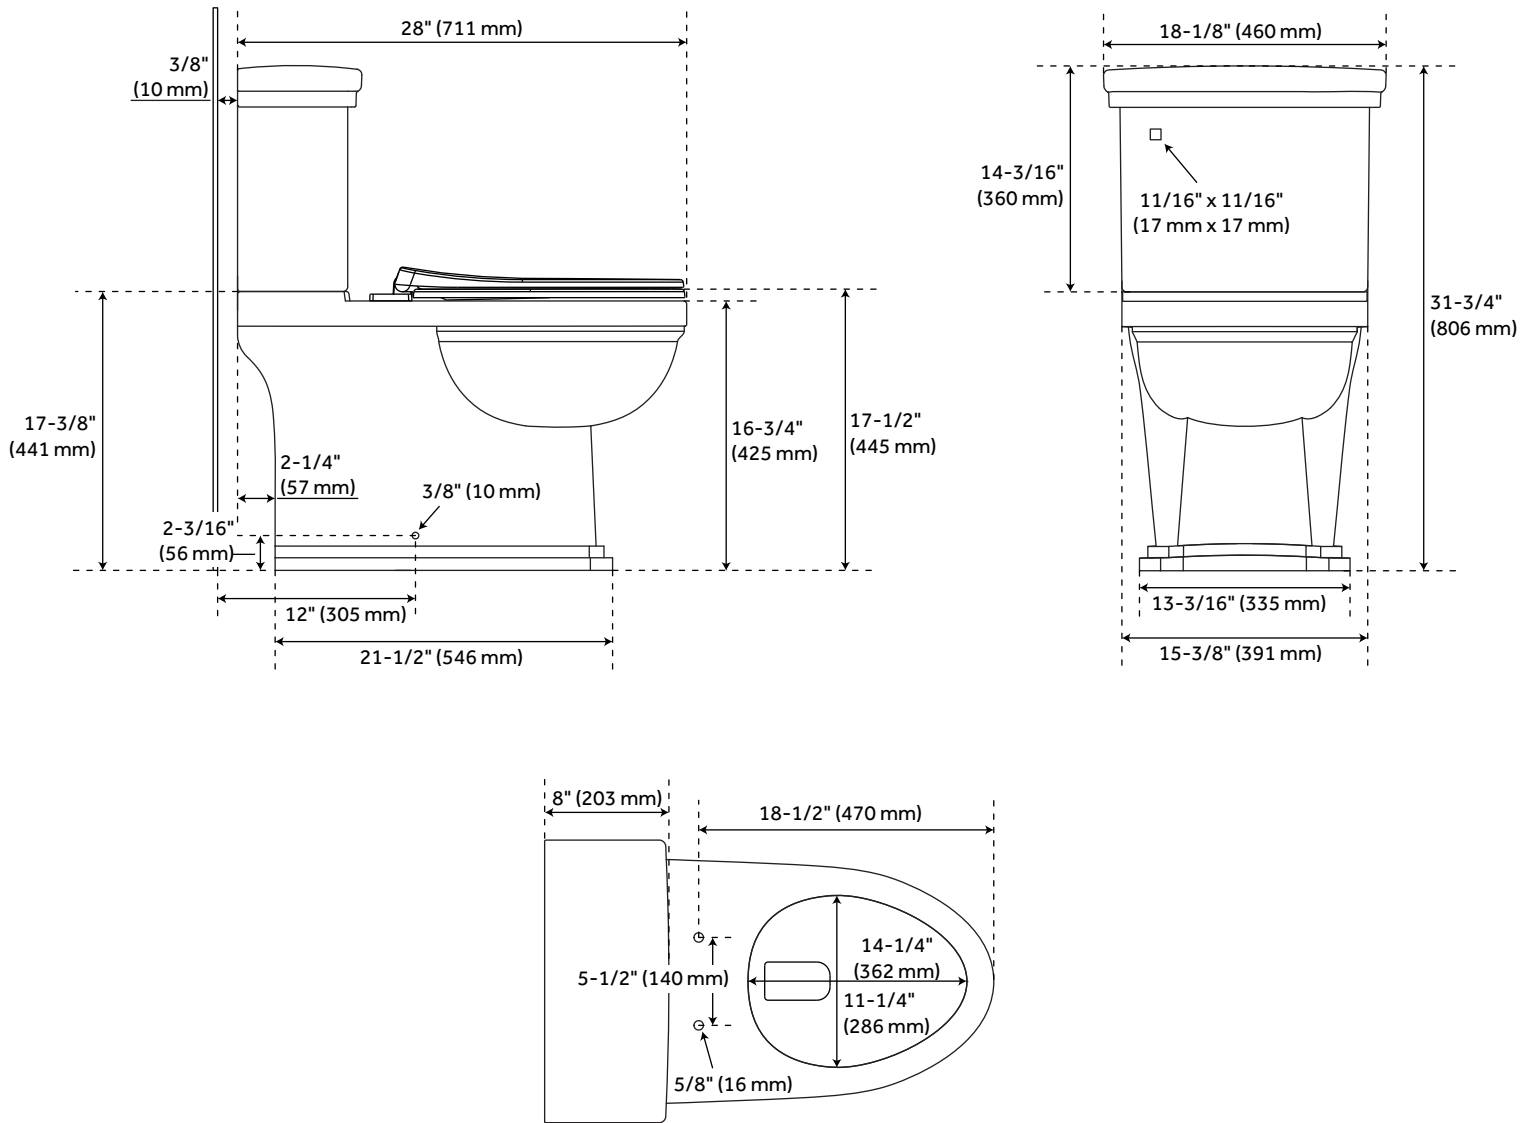

KEY WEST TWO-PIECE SKIRTED ELONGATED TOILET - ADA COMPLIANT

SKU: 948434
Code: SHKW240S

FEATURES

Product Finish: White
Material: Porcelain
Length: 18-1/8"
Width: 28"
Height: 31-3/4"
Rough In: 12"
Bowl Shape: Elongated
Bowl Height: 16-3/4"
Gallons Per Flush: 1.28 (4.8 Lpf)
Hardware Finish: Chrome
Seat Included: Yes

ASME A112.19.2/CSA B45.1
ICC/ANSI A117.1
CEC Listed
CALGreen
Massachusetts Accepted

REVISED 3/29/2023

KEY WEST TWO-PIECE SKIRTED ELONGATED TOILET - ADA COMPLIANT

SKU: 948434

Code: SHKW240S

ADDITIONAL FEATURES

- Skirted bowl with concealed trapway.
- Toilet with a standard seat meets ADA requirements when installed according to ADA guidelines.
- High efficiency toilet uses 20% less water than standard toilets.
- Optional bidet seat details:
 - Bidet seat adds 1" to bowl height.
 - Side knob allows for adjustment of angle, water volume, and cleaning type.
 - Spray nozzle features multiple holes for a softer cleanse and water saving operation.
 - Spray nozzle is self-cleaning, antibacterial, and removable for further cleaning.
 - Bidet seat has a glossy finish with protective bumpers and self-closing seat/lid.
- Includes polished chrome metal flush lever.

REVISED 3/29/2023

KEY WEST TWO-PIECE SKIRTED ELONGATED TOILET - ADA COMPLIANT- WHITE

SKU: 948434

SHKW200, SHKW240S

All dimensions and specifications are nominal and may vary. Use actual products for accuracy in critical situations.