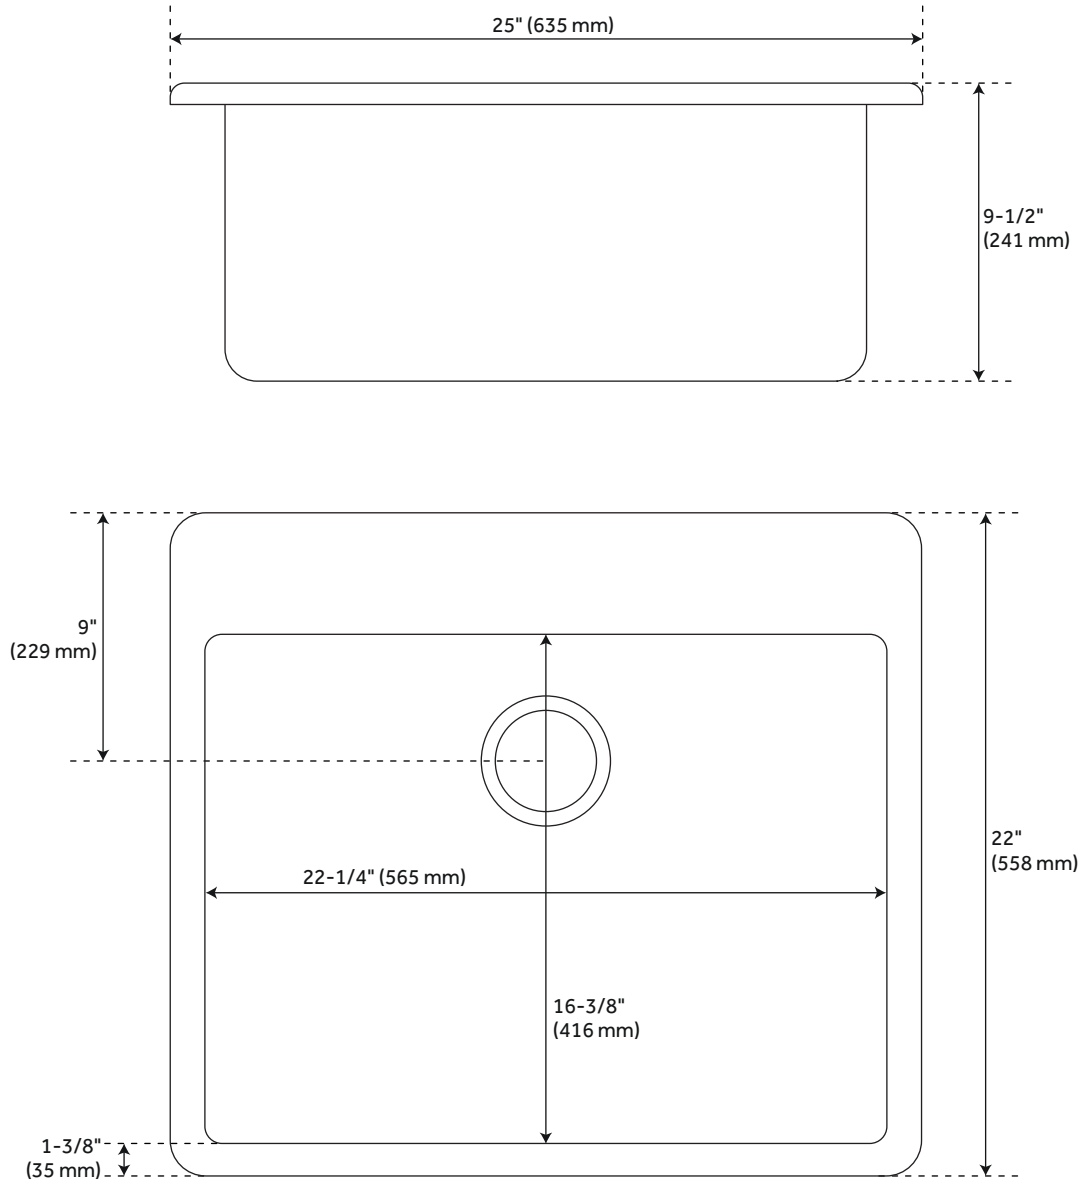

25" TOTTEN GRANITE COMPOSITE UNDERMOUNT KITCHEN SINK - WHITE

SKU: 948457

Code: SHGR1B2522, SHG2014, SH417855

FEATURES

- Length: 25"
- Width: 22"
- Height: 9-1/2"
- Mounting Hardware Included: Yes
- Number of Basins: 1
- Sink Installation: Undermount
- Product Color: White
- Faucet Centers: No Faucet Hole
- Basin Length: 22-1/4"
- Basin Width: 16-3/8"
- Fits Drain Hole Size: 3-1/2"
- Drain Included: Optional
- Faucet Included: No
- Sink Material: Granite
- Basin Configuration: Single
- Water Depth to Rim: 9-1/2"
- Faucet Holes: No Faucet Hole

REVISED 3/15/2023

25" TOTTON GRANITE COMPOSITE UNDERMOUNT KITCHEN SINK - WHITE

SKU: 948457

Code: SHGR1B2522, SHG2014, SH417855

ADDITIONAL FEATURES

- 27-inch minimum base cabinet width.
- It is recommended to have the sink at the job site before cutting cabinet or counter top.
- Resistant to heat, stains, and scratches.
- Optional sink grid measurements: 20-3/8" L x 14-1/2" W x 3/4" H.

REVISED 3/15/2023

25" TOTTEN GRANITE COMPOSITE UNDERMOUNT KITCHEN SINK - WHITE

SKU: 948457
SHGR1B2522WH

All dimensions and specifications are nominal and may vary. Use actual products for accuracy in critical situations.

OPTIONAL SINK GRID FOR 25" TOTTON UNDERMOUNT KITCHEN SINK

SKU: 948457

SHG2014

All dimensions and specifications are nominal and may vary. Use actual products for accuracy in critical situations.