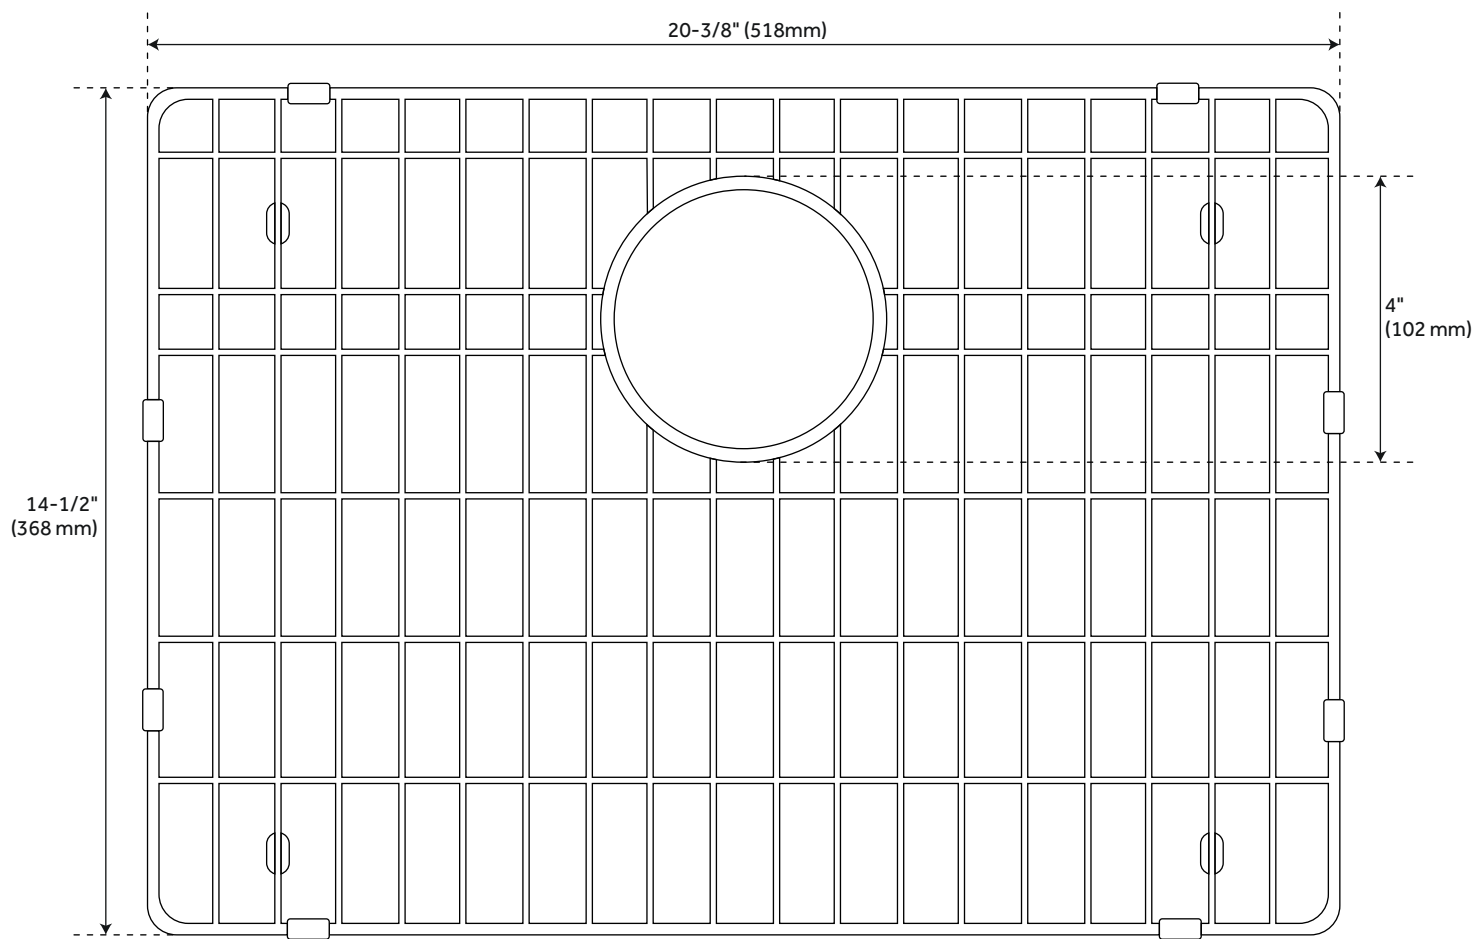

25" TOTTEN GRANITE COMPOSITE UNDERMOUNT KITCHEN SINK - WHITE

SKU: 948457

Code: SHGR1B2522, SHG2014, SH417855

FEATURES

- Length: 25"
- Width: 22"
- Height: 9-1/2"
- Mounting Hardware Included: Yes
- Number of Basins: 1
- Sink Installation: Undermount
- Product Color: White
- Faucet Centers: No Faucet Hole
- Basin Length: 22-1/4"
- Basin Width: 16-3/8"
- Fits Drain Hole Size: 3-1/2"
- Drain Included: Optional
- Faucet Included: No
- Sink Material: Granite
- Basin Configuration: Single
- Water Depth to Rim: 9-1/2"
- Faucet Holes: No Faucet Hole

REVISED 3/15/2023

25" TOTTON GRANITE COMPOSITE UNDERMOUNT KITCHEN SINK - WHITE

SKU: 948457

Code: SHGR1B2522, SHG2014, SH417855

ADDITIONAL FEATURES

- 27-inch minimum base cabinet width.
- It is recommended to have the sink at the job site before cutting cabinet or counter top.
- Resistant to heat, stains, and scratches.
- Optional sink grid measurements: 20-3/8" L x 14-1/2" W x 3/4" H.

REVISED 3/15/2023

25" TOTTEN GRANITE COMPOSITE UNDERMOUNT KITCHEN SINK - WHITE

SKU: 948457
SHGR1B2522WH

All dimensions and specifications are nominal and may vary. Use actual products for accuracy in critical situations.

OPTIONAL SINK GRID FOR 25" TOTTON UNDERMOUNT KITCHEN SINK

SKU: 948457

SHG2014

All dimensions and specifications are nominal and may vary. Use actual products for accuracy in critical situations.