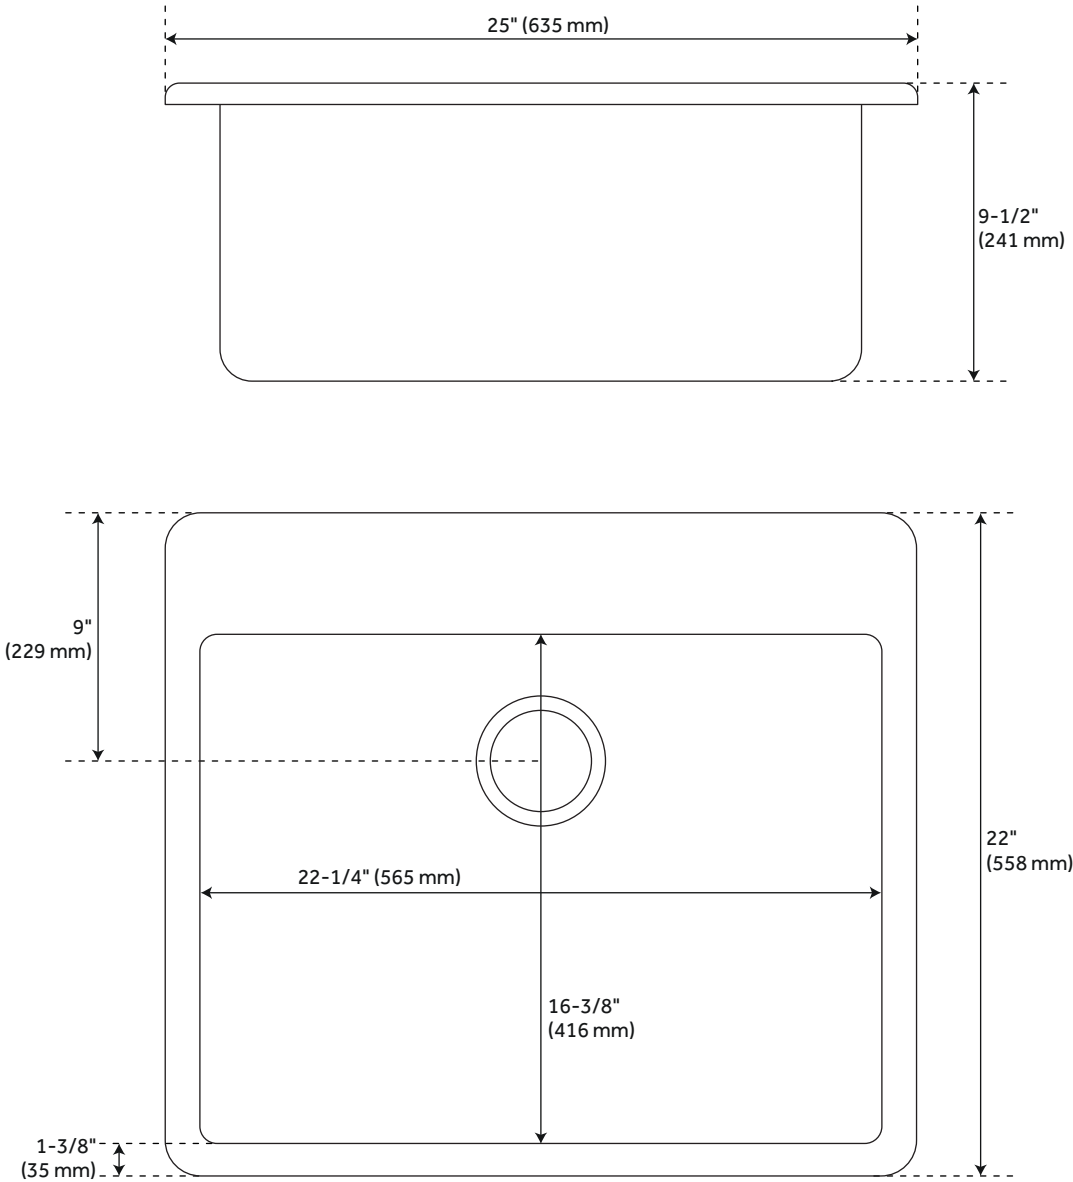

25" TOTTEN GRANITE COMPOSITE DROP-IN KITCHEN SINK - WHITE

SKU: 948458
SHGR1B2522WH

All dimensions and specifications are nominal and may vary. Use actual products for accuracy in critical situations.