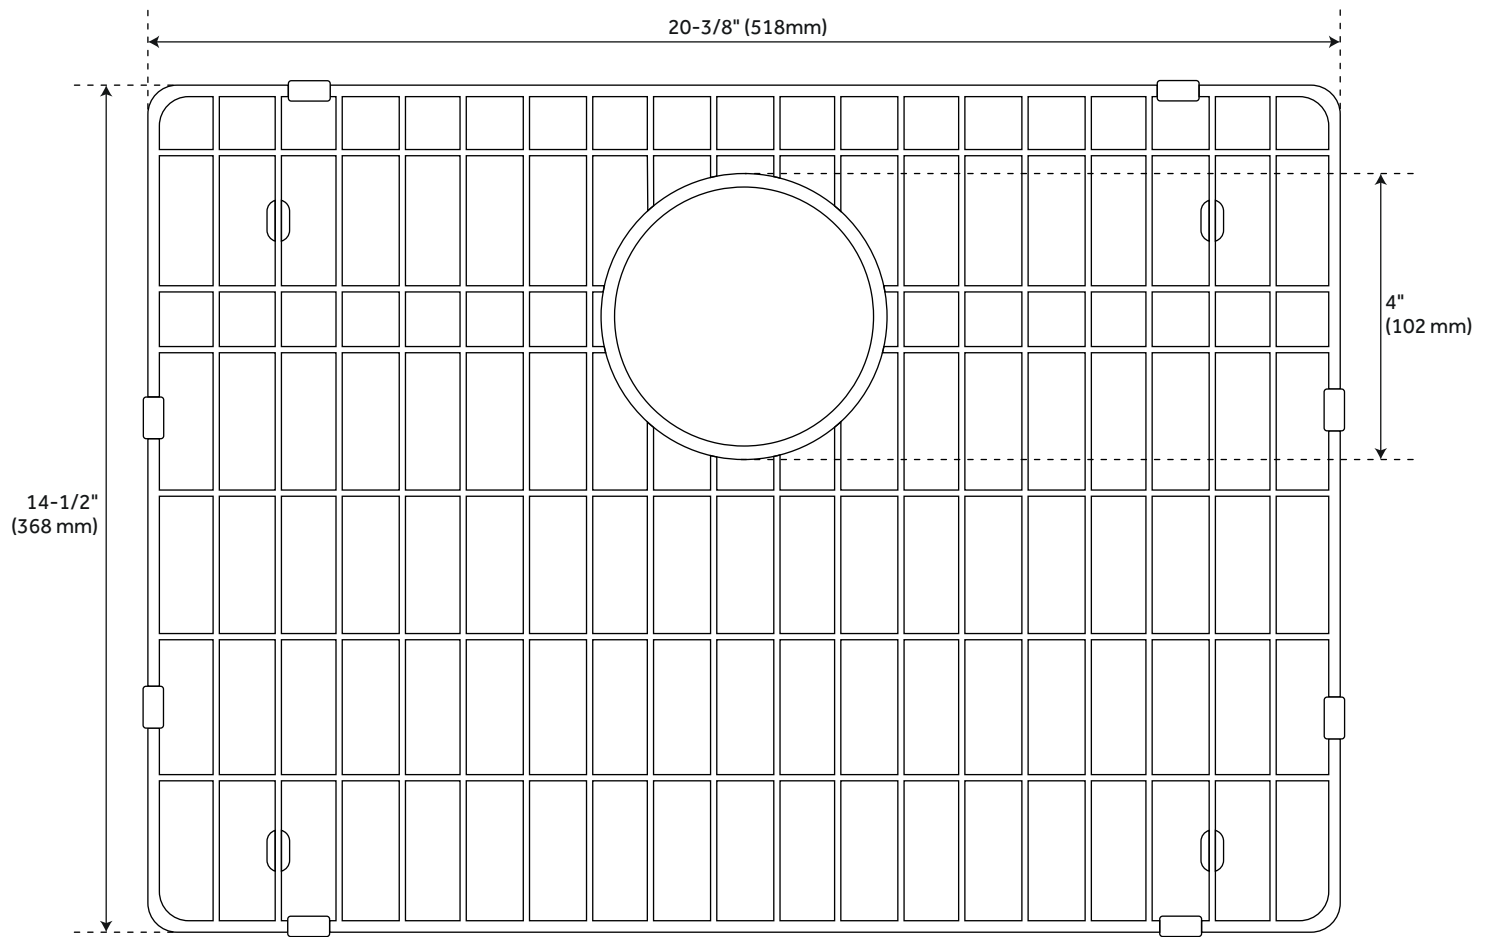

## FEATURES

Length: 25"

Width: 22"

Height: 9-1/2"

Mounting Hardware Included: Yes

Number of Basins: 1

Sink Installation: Drop-In

Product Color: White

Faucet Centers: No Faucet Hole

Basin Length: 22-1/4"

Basin Width: 16-3/8"

Fits Drain Hole Size: 3-1/2"

Drain Included: Optional

Faucet Included: No

Sink Material: Granite

Basin Configuration: Single

# 25" TOTTEN GRANITE COMPOSITE DROP-IN KITCHEN SINK - WHITE

SKU: 948458  
SHGR1B2522WH

All dimensions and specifications are nominal and may vary. Use actual products for accuracy in critical situations.

# OPTIONAL SINK GRID FOR 25" TOTTEN DROP-IN KITCHEN SINK

SKU: 948458

SHG2014

All dimensions and specifications are nominal and may vary. Use actual products for accuracy in critical situations.