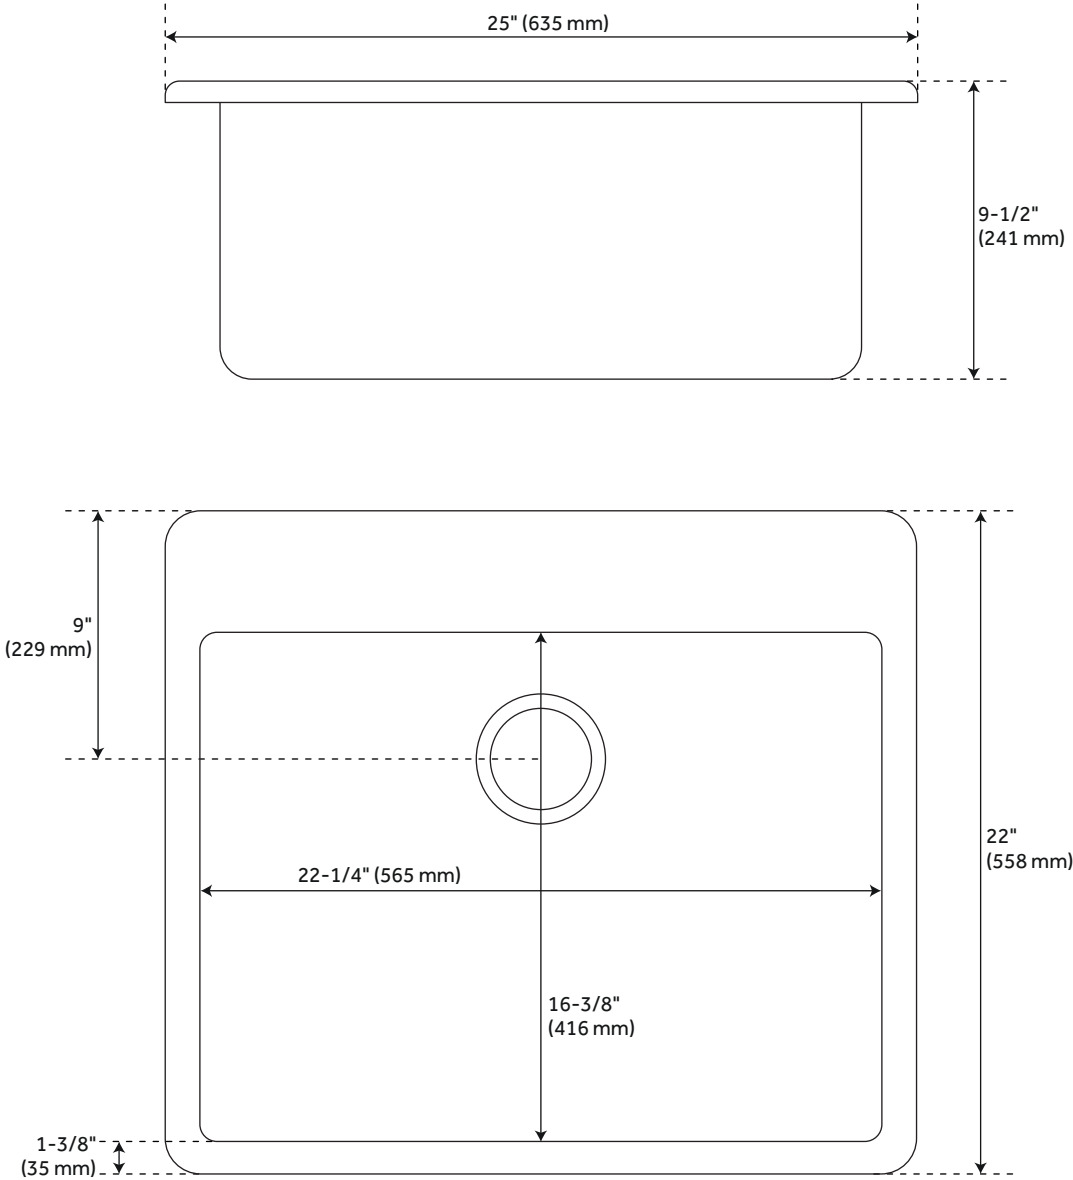

25" TOTTEN GRANITE COMPOSITE UNDERMOUNT KITCHEN SINK - BLACK

SKU: 948459
SHGR1B2522BL

All dimensions and specifications are nominal and may vary. Use actual products for accuracy in critical situations.