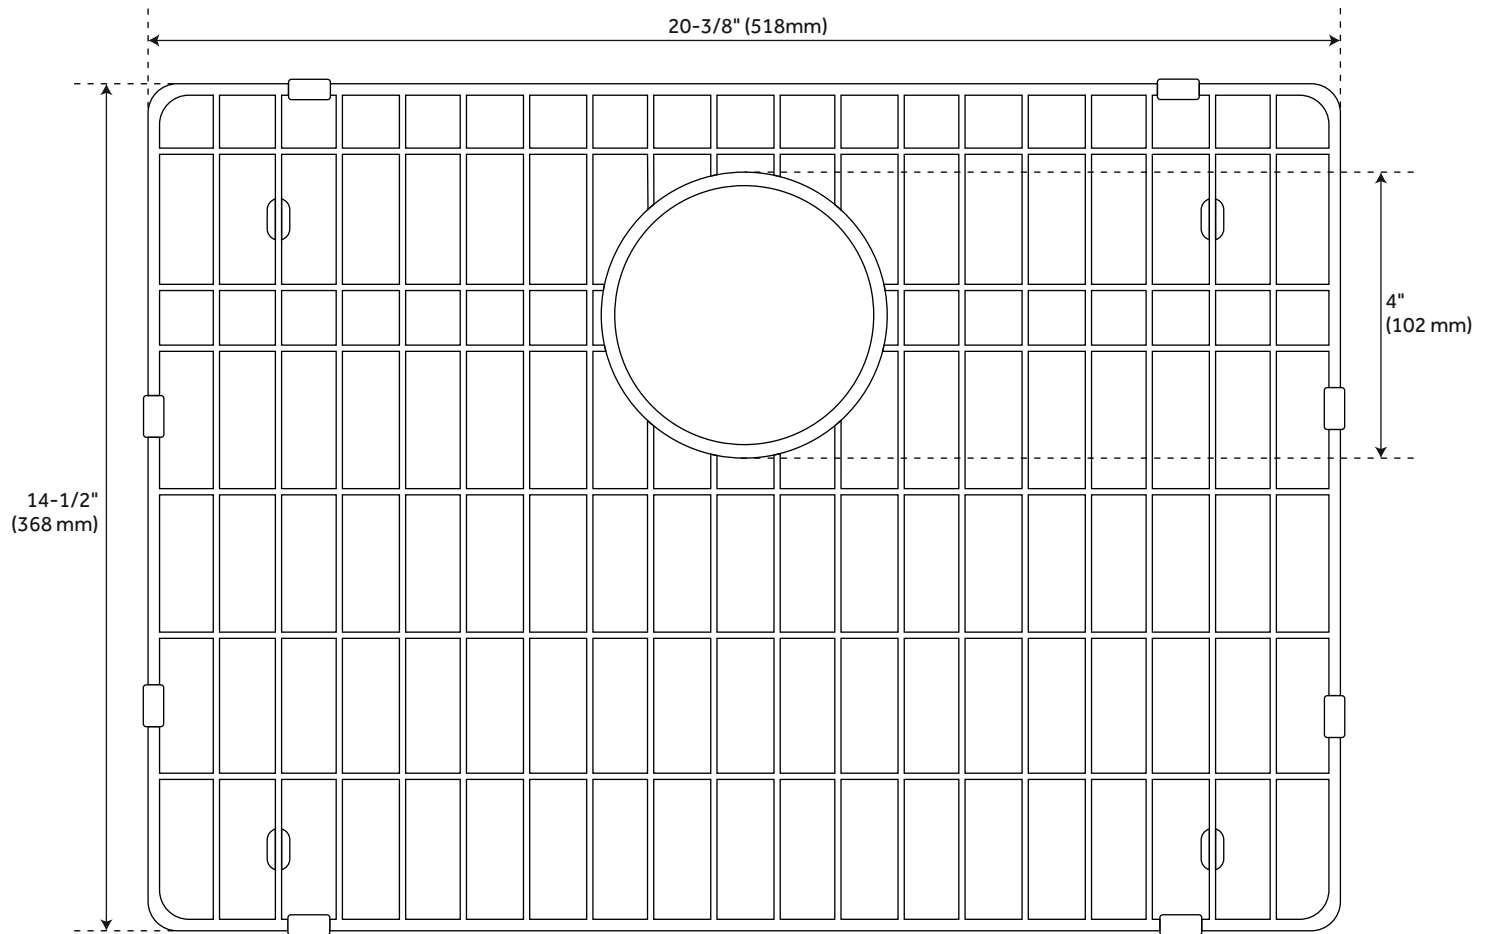

## FEATURES

- Length: 25"
- Width: 22"
- Height: 9-1/2"
- Mounting Hardware Included: Yes
- Number of Basins: 1
- Sink Installation: Undermount
- Product Color: Black
- Faucet Centers: No Faucet Hole
- Basin Length: 22-1/4"
- Basin Width: 16-3/8"
- Fits Drain Hole Size: 3-1/2"
- Drain Included: Optional
- Faucet Included: No
- Sink Material: Granite
- Basin Configuration: Single
- Water Depth to Rim: 9-1/2"
- Faucet Holes: No Faucet Hole

## ADDITIONAL FEATURES

- 27-inch minimum base cabinet width.
- It is recommended to have the sink at the job site before cutting cabinet or counter top.
- Resistant to heat, stains, and scratches.
- Optional sink grid measurements: 20-3/8" L x 14-1/2" W x 3/4" H.

# 25" TOTTEN GRANITE COMPOSITE UNDERMOUNT KITCHEN SINK - BLACK

SKU: 948459  
SHGR1B2522BL

All dimensions and specifications are nominal and may vary. Use actual products for accuracy in critical situations.

# OPTIONAL SINK GRID FOR 25" TOTTON UNDERMOUNT KITCHEN SINK

SKU: 948459

SHG2014

All dimensions and specifications are nominal and may vary. Use actual products for accuracy in critical situations.