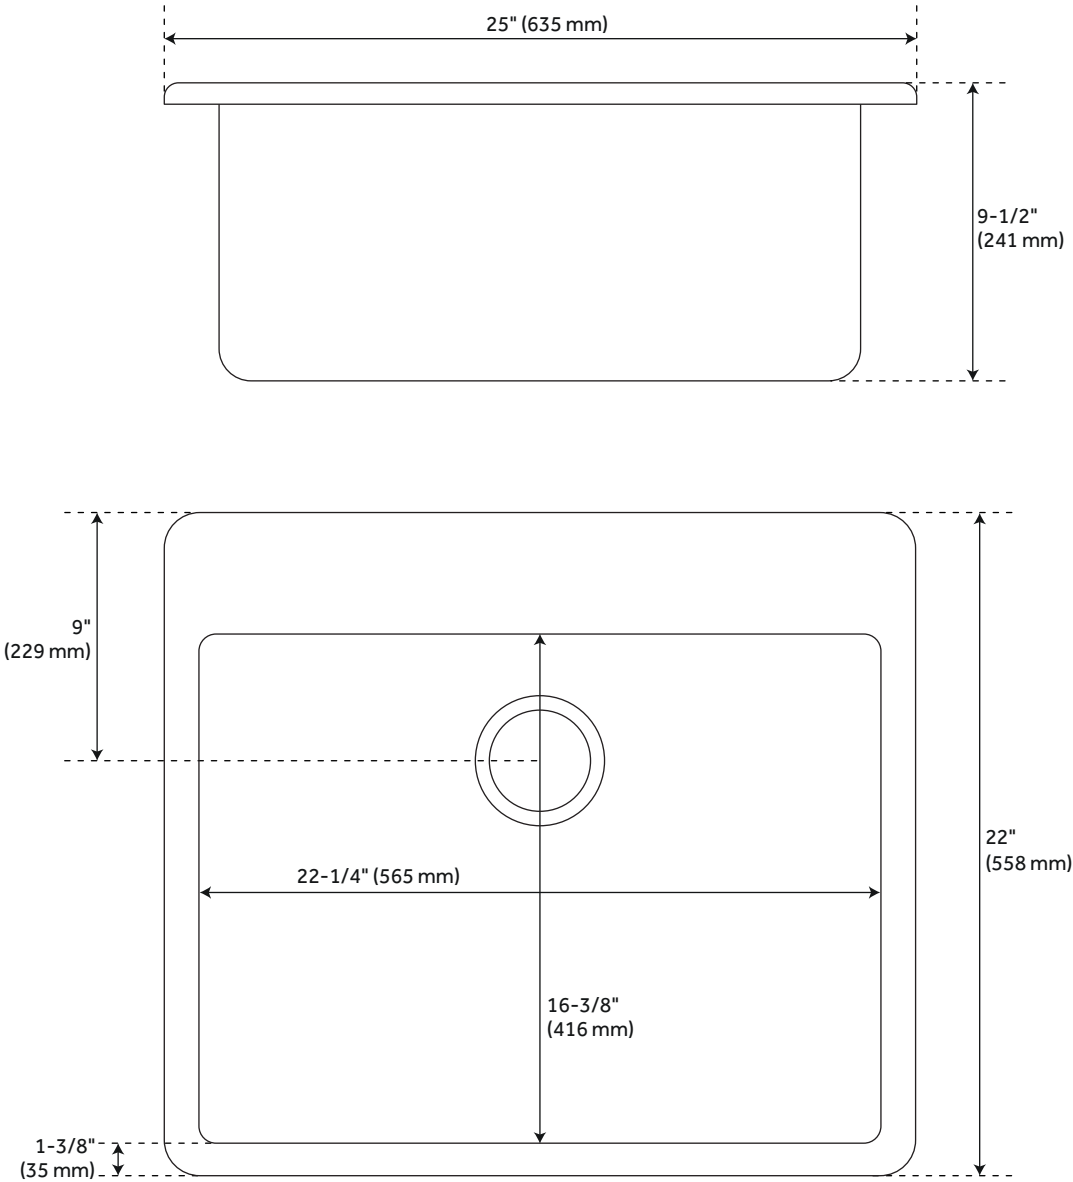

25" TOTTEN GRANITE COMPOSITE DROP-IN KITCHEN SINK - BLACK

SKU: 948460

Code: SHGR1B2522, SHG2014, SH417855

FEATURES

- Length: 25"
- Width: 22"
- Height: 9-1/2"
- Mounting Hardware Included: Yes
- Number of Basins: 1
- Sink Installation: Drop-In
- Product Color: Black
- Faucet Centers: No Faucet Hole
- Basin Length: 22-1/4"
- Basin Width: 16-3/8"
- Fits Drain Hole Size: 3-1/2"
- Drain Included: Optional
- Faucet Included: No
- Sink Material: Granite
- Basin Configuration: Single
- Water Depth to Rim: 9-1/2"
- Faucet Holes: No Faucet Hole

REVISED 3/15/2023

25" TOTTEN GRANITE COMPOSITE DROP-IN KITCHEN SINK - BLACK

SKU: 948460

Code: SHGR1B2522, SHG2014, SH417855

ADDITIONAL FEATURES

- 27-inch minimum base cabinet width.
- It is recommended to have the sink at the job site before cutting cabinet or counter top.
- Resistant to heat, stains, and scratches.
- Optional sink grid measurements: 20-3/8" L x 14-1/2" W x 3/4" H.

REVISED 3/15/2023

25" TOTTEN GRANITE COMPOSITE DROP-IN KITCHEN SINK - BLACK

SKU: 948460
SHGR1B2522BL

All dimensions and specifications are nominal and may vary. Use actual products for accuracy in critical situations.

OPTIONAL SINK GRID FOR 25" TOTTEN DROP-IN KITCHEN SINK

SKU: 948460
SHG2014

All dimensions and specifications are nominal and may vary. Use actual products for accuracy in critical situations.