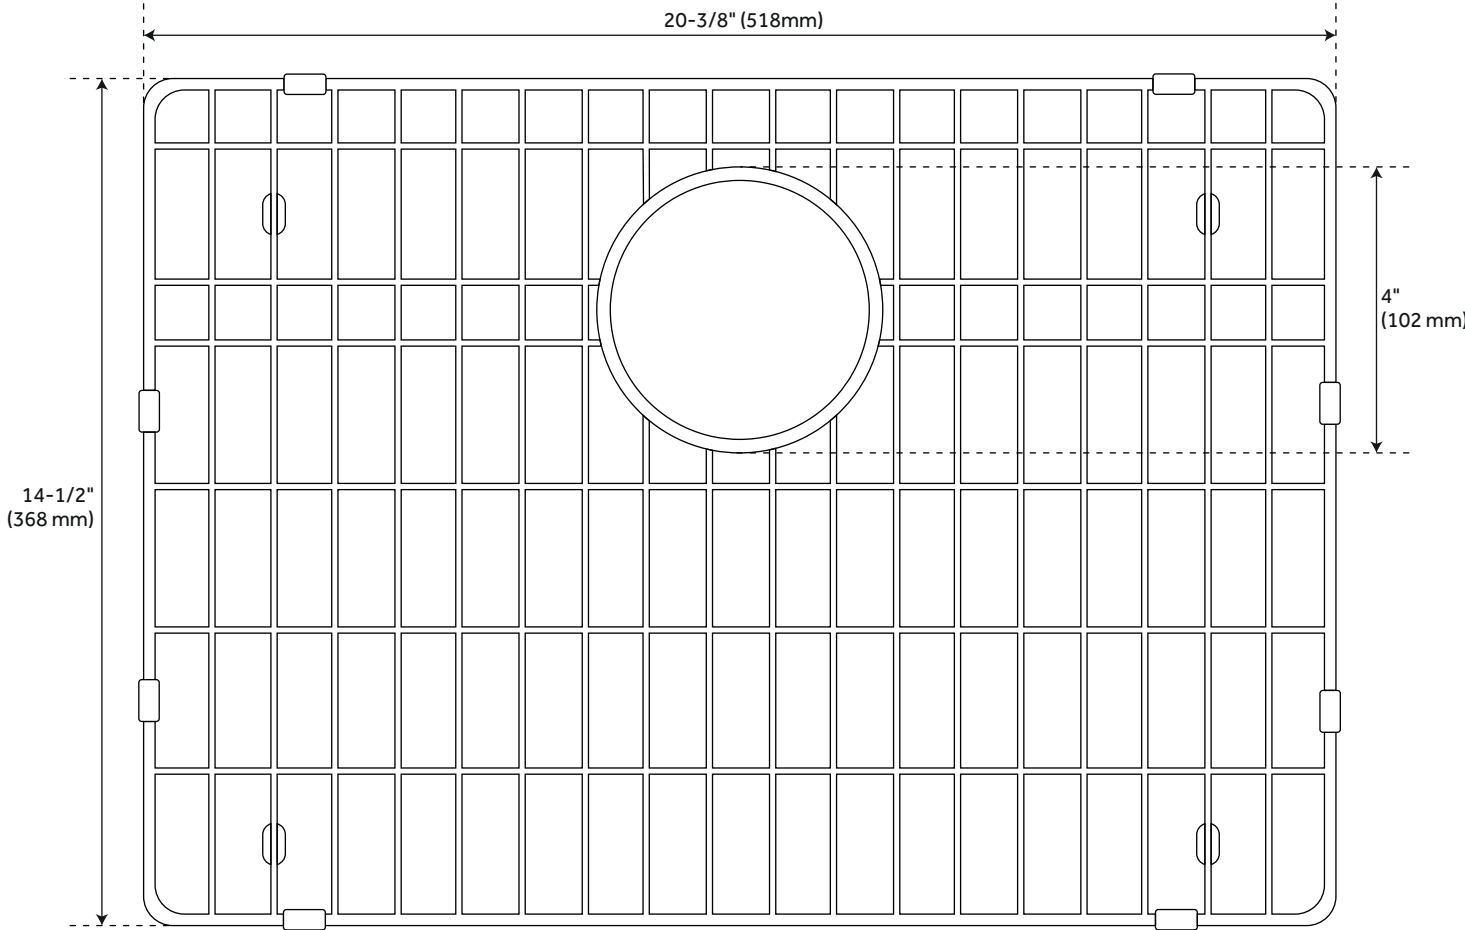

25" TOTTEN GRANITE COMPOSITE DROP-IN KITCHEN SINK - BLACK

SKU: 948460

Code: SHGR1B2522, SHG2014, SH417855

FEATURES

- Length: 25"
- Width: 22"
- Height: 9-1/2"
- Mounting Hardware Included: Yes
- Number of Basins: 1
- Sink Installation: Drop-In
- Product Color: Black
- Faucet Centers: No Faucet Hole
- Basin Length: 22-1/4"
- Basin Width: 16-3/8"
- Fits Drain Hole Size: 3-1/2"
- Drain Included: Optional
- Faucet Included: No
- Sink Material: Granite
- Basin Configuration: Single
- Water Depth to Rim: 9-1/2"
- Faucet Holes: No Faucet Hole

REVISED 3/15/2023

25" TOTTEN GRANITE COMPOSITE DROP-IN KITCHEN SINK - BLACK

SKU: 948460

Code: SHGR1B2522, SHG2014, SH417855

ADDITIONAL FEATURES

- 27-inch minimum base cabinet width.
- It is recommended to have the sink at the job site before cutting cabinet or counter top.
- Resistant to heat, stains, and scratches.
- Optional sink grid measurements: 20-3/8" L x 14-1/2" W x 3/4" H.

REVISED 3/15/2023

25" TOTTEN GRANITE COMPOSITE DROP-IN KITCHEN SINK - BLACK

SKU: 948460
SHGR1B2522BL

All dimensions and specifications are nominal and may vary. Use actual products for accuracy in critical situations.

OPTIONAL SINK GRID FOR 25" TOTTEN DROP-IN KITCHEN SINK

SKU: 948460
SHG2014

All dimensions and specifications are nominal and may vary. Use actual products for accuracy in critical situations.