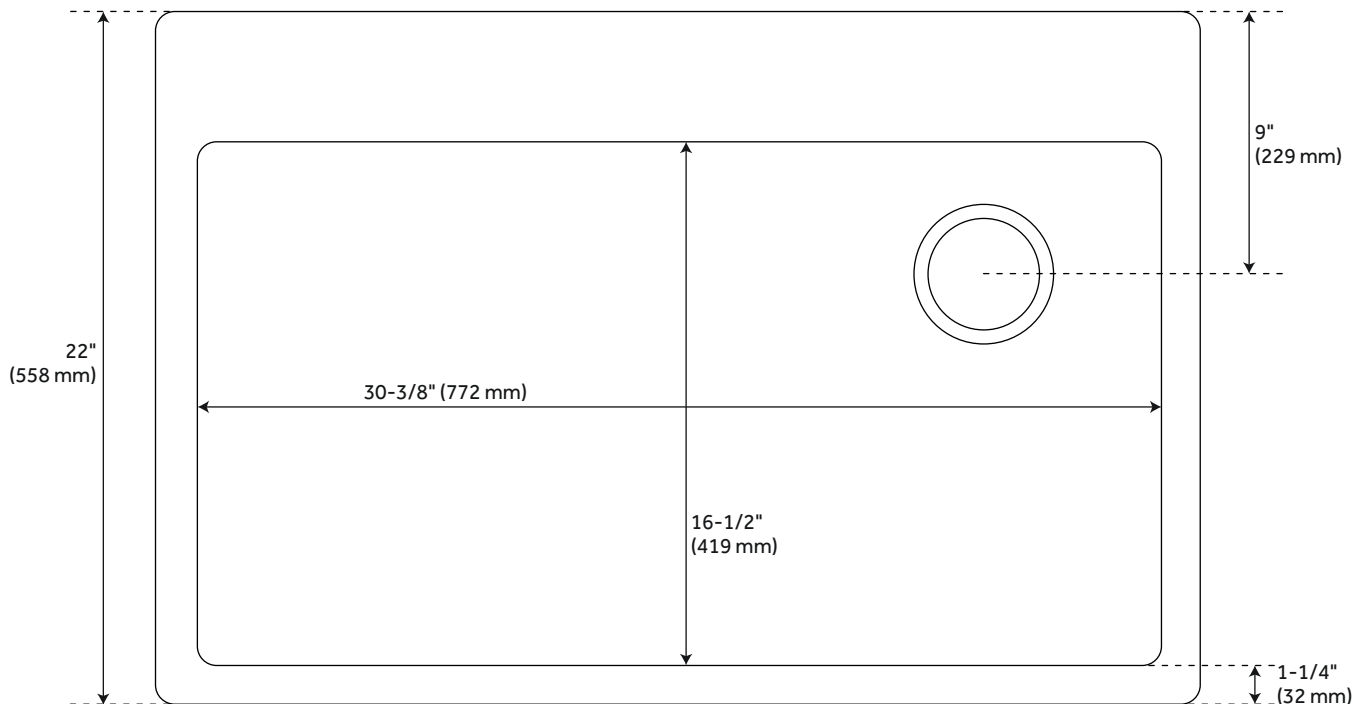

33" TOTTEN GRANITE COMPOSITE UNDERMOUNT KITCHEN SINK - BLACK

SKU: 948461

Code: SHGR1B3322, SHG2814, SH417855

FEATURES

- Length: 33"
- Width: 22"
- Height: 9-1/2"
- Mounting Hardware Included: Yes
- Number of Basins: 1
- Sink Installation: Undermount
- Product Color: Black
- Faucet Centers: No Faucet Hole
- Basin Length: 30-3/8"
- Basin Width: 16-1/2"
- Fits Drain Hole Size: 3-1/2"
- Drain Included: Optional
- Faucet Included: No
- Sink Material: Granite
- Basin Configuration: Single
- Water Depth to Rim: 9-1/2"
- Faucet Holes: No Faucet Hole

REVISED 3/15/2023

33" TOTTEN GRANITE COMPOSITE UNDERMOUNT KITCHEN SINK - BLACK

SKU: 948461

Code: SHGR1B3322, SHG2814, SH417855

ADDITIONAL FEATURES

- 36-inch minimum base cabinet width.
- It is recommended to have the sink at the job site before cutting cabinet or counter top.
- Resistant to heat, stains, and scratches.
- Optional sink grid measurements: 28" L x 14-1/2" W x 3/4" H.

REVISED 3/15/2023

33" TOTTEN GRANITE COMPOSITE UNDERMOUNT KITCHEN SINK - BLACK

SKU: 948461
SHGR1B3322BL

All dimensions and specifications are nominal and may vary. Use actual products for accuracy in critical situations.

OPTIONAL SINK GRID FOR 33" TOTTEN UNDERMOUNT KITCHEN SINK

SKU: 948461
SHG2814

All dimensions and specifications are nominal and may vary. Use actual products for accuracy in critical situations.