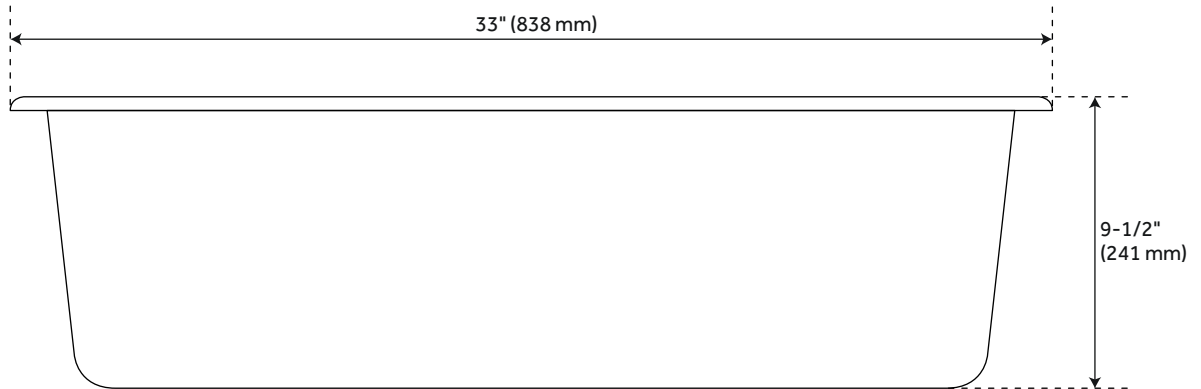

33" TOTTEN GRANITE COMPOSITE UNDERMOUNT KITCHEN SINK - BLACK

SKU: 948461
SHGR1B3322BL

All dimensions and specifications are nominal and may vary. Use actual products for accuracy in critical situations.