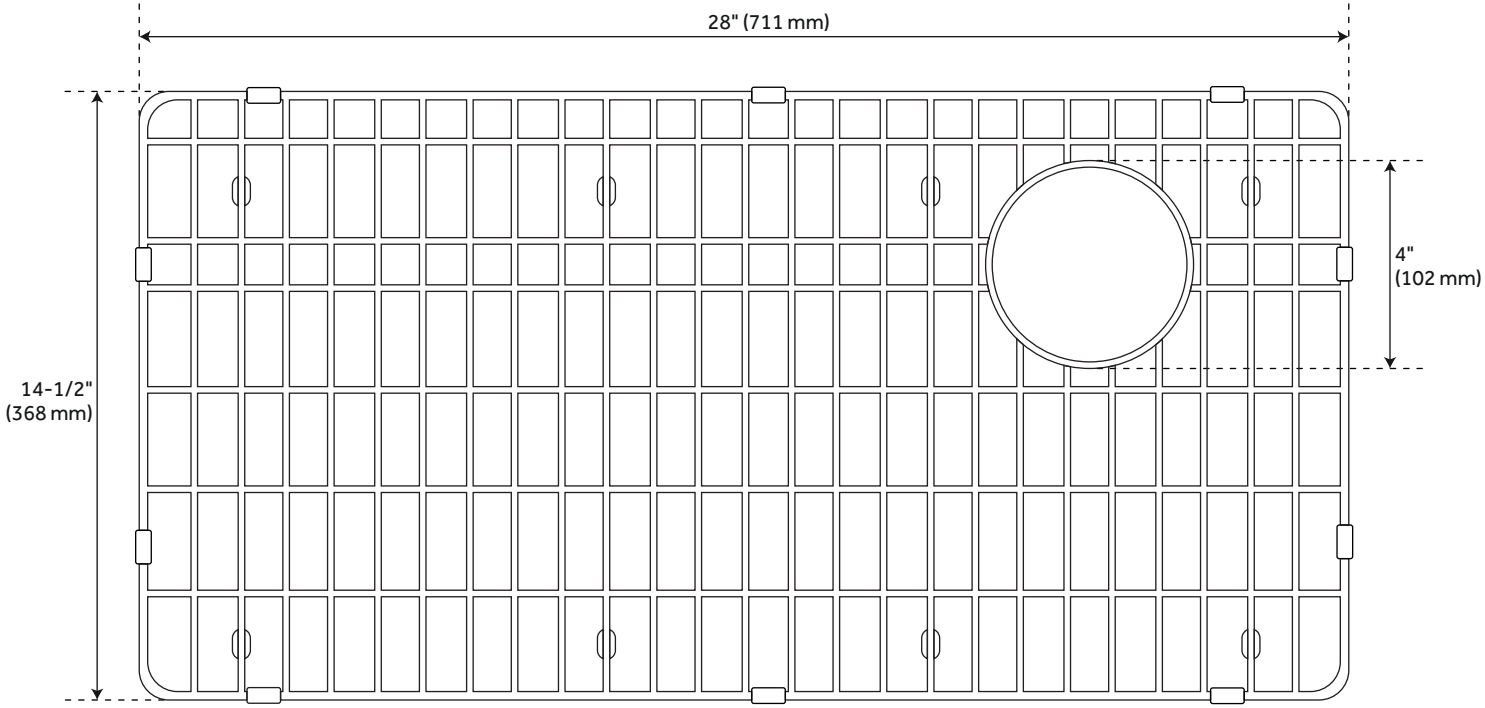

33" TOTTEN GRANITE COMPOSITE UNDERMOUNT KITCHEN SINK - BLACK

SKU: 948461

Code: SHGR1B3322, SHG2814, SH417855

FEATURES

- Length: 33"
- Width: 22"
- Height: 9-1/2"
- Mounting Hardware Included: Yes
- Number of Basins: 1
- Sink Installation: Undermount
- Product Color: Black
- Faucet Centers: No Faucet Hole
- Basin Length: 30-3/8"
- Basin Width: 16-1/2"
- Fits Drain Hole Size: 3-1/2"
- Drain Included: Optional
- Faucet Included: No
- Sink Material: Granite
- Basin Configuration: Single
- Water Depth to Rim: 9-1/2"
- Faucet Holes: No Faucet Hole

REVISED 3/15/2023

33" TOTTEN GRANITE COMPOSITE UNDERMOUNT KITCHEN SINK - BLACK

SKU: 948461

Code: SHGR1B3322, SHG2814, SH417855

ADDITIONAL FEATURES

- 36-inch minimum base cabinet width.
- It is recommended to have the sink at the job site before cutting cabinet or counter top.
- Resistant to heat, stains, and scratches.
- Optional sink grid measurements: 28" L x 14-1/2" W x 3/4" H.

REVISED 3/15/2023

33" TOTTEN GRANITE COMPOSITE UNDERMOUNT KITCHEN SINK - BLACK

SKU: 948461
SHGR1B3322BL

All dimensions and specifications are nominal and may vary. Use actual products for accuracy in critical situations.

OPTIONAL SINK GRID FOR 33" TOTTEN UNDERMOUNT KITCHEN SINK

SKU: 948461
SHG2814

All dimensions and specifications are nominal and may vary. Use actual products for accuracy in critical situations.