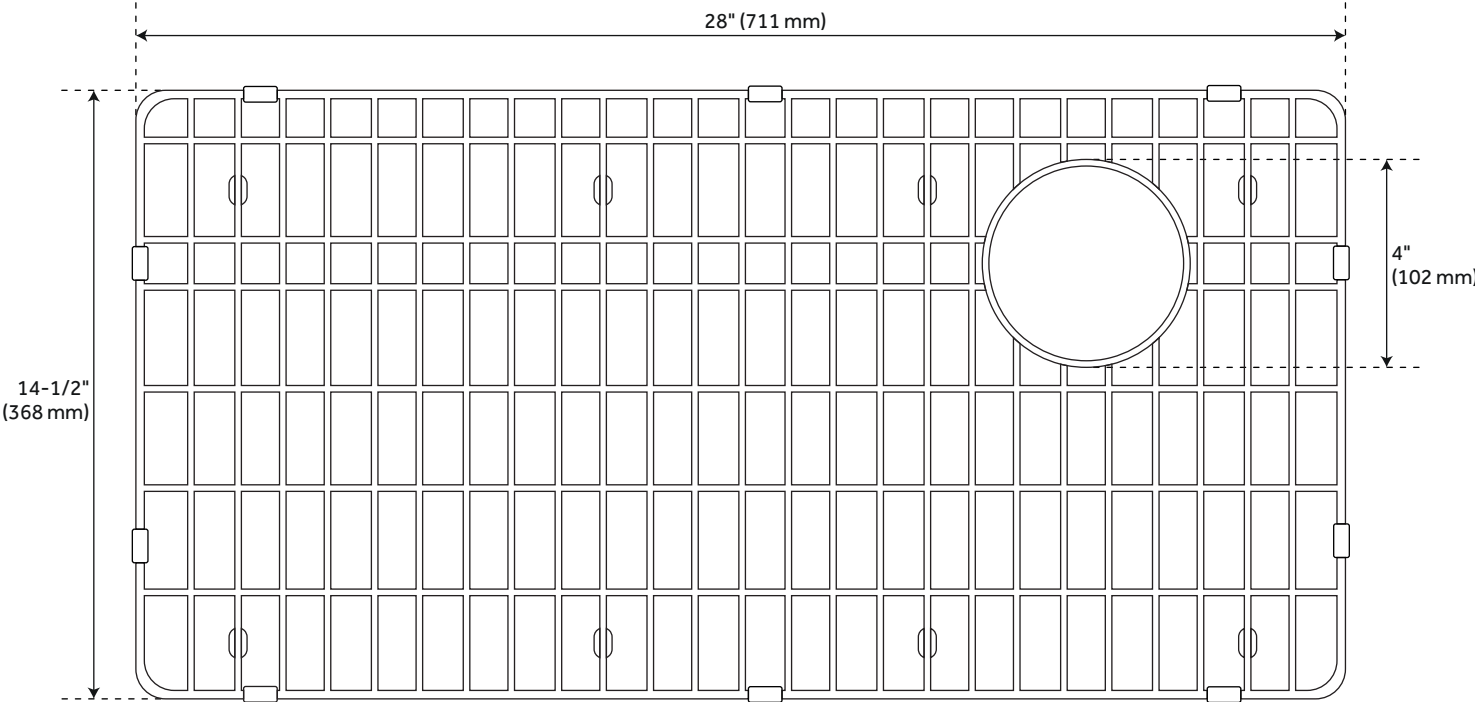

Number of Basins: 1

Sink Installation: Drop-In

Product Color: Black

Faucet Centers: No Faucet Hole

Basin Length: 30-3/8"

Basin Width: 16-1/2"

Fits Drain Hole Size: 3-1/2"

Drain Included: Optional

Code: SHGR1B3322, SHG2814, SH417855

ADDITIONAL FEATURES

- 36-inch minimum base cabinet width.
- It is recommended to have the sink at the job site before cutting cabinet or counter top.
- Resistant to heat, stains, and scratches.
- Optional sink grid measurements: 28" L x 14-1/2" W x 3/4" H.

REVISED 3/15/2023

33" TOTTEN GRANITE COMPOSITE DROP-IN KITCHEN SINK - BLACK

SKU: 948462
SHGR1B3322BL

All dimensions and specifications are nominal and may vary. Use actual products for accuracy in critical situations.

OPTIONAL SINK GRID FOR 33" TOTTEN DROP-IN KITCHEN SINK

SKU: 948462

SHG2814

All dimensions and specifications are nominal and may vary. Use actual products for accuracy in critical situations.