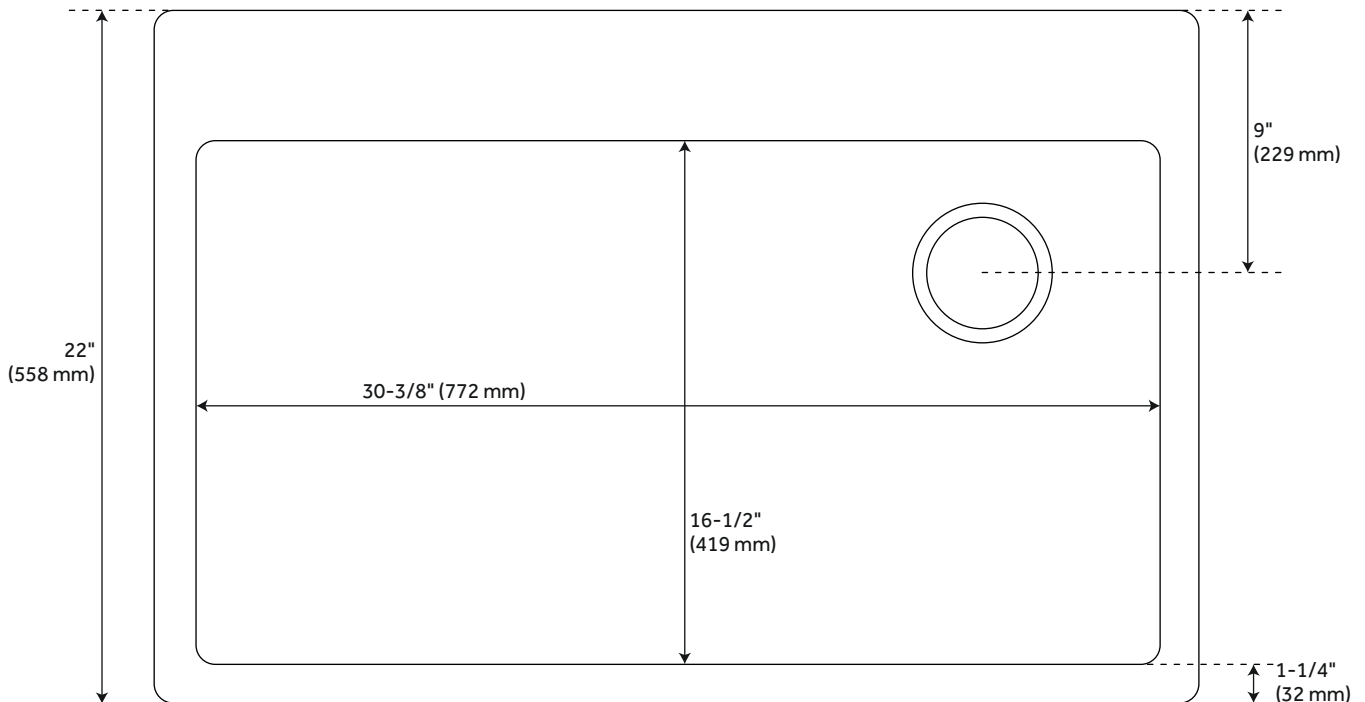

33" TOTTEN GRANITE COMPOSITE DROP-IN KITCHEN SINK - BLACK

SKU: 948462
SHGR1B3322BL

All dimensions and specifications are nominal and may vary. Use actual products for accuracy in critical situations.