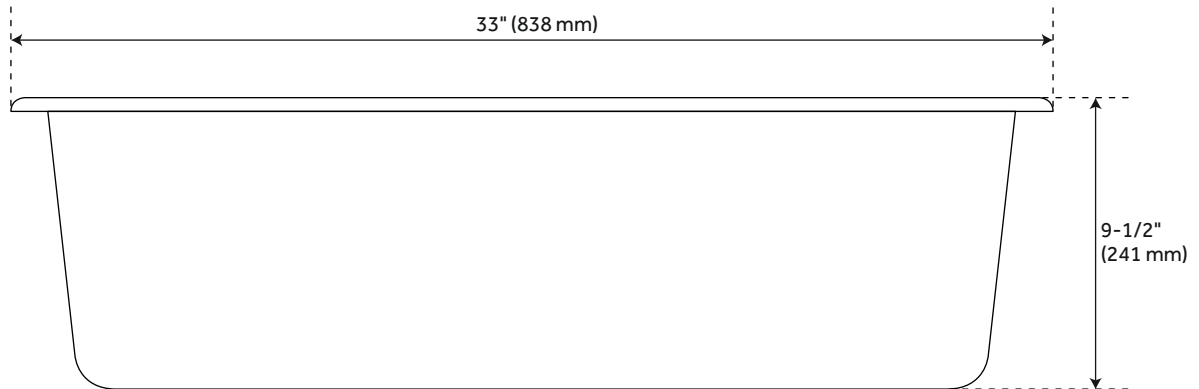

33" TOTTEN GRANITE COMPOSITE DROP-IN KITCHEN SINK - BLACK

SKU: 948462
SHGR1B3322BL

All dimensions and specifications are nominal and may vary. Use actual products for accuracy in critical situations.