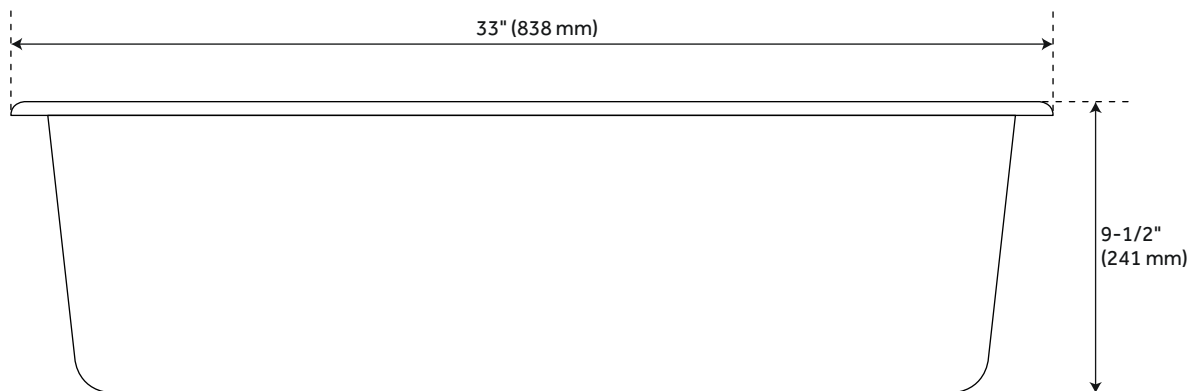

33" TOTTEN GRANITE COMPOSITE UNDERMOUNT KITCHEN SINK - WHITE

SKU: 948465

SHGR1B3322WH

All dimensions and specifications are nominal and may vary. Use actual products for accuracy in critical situations.