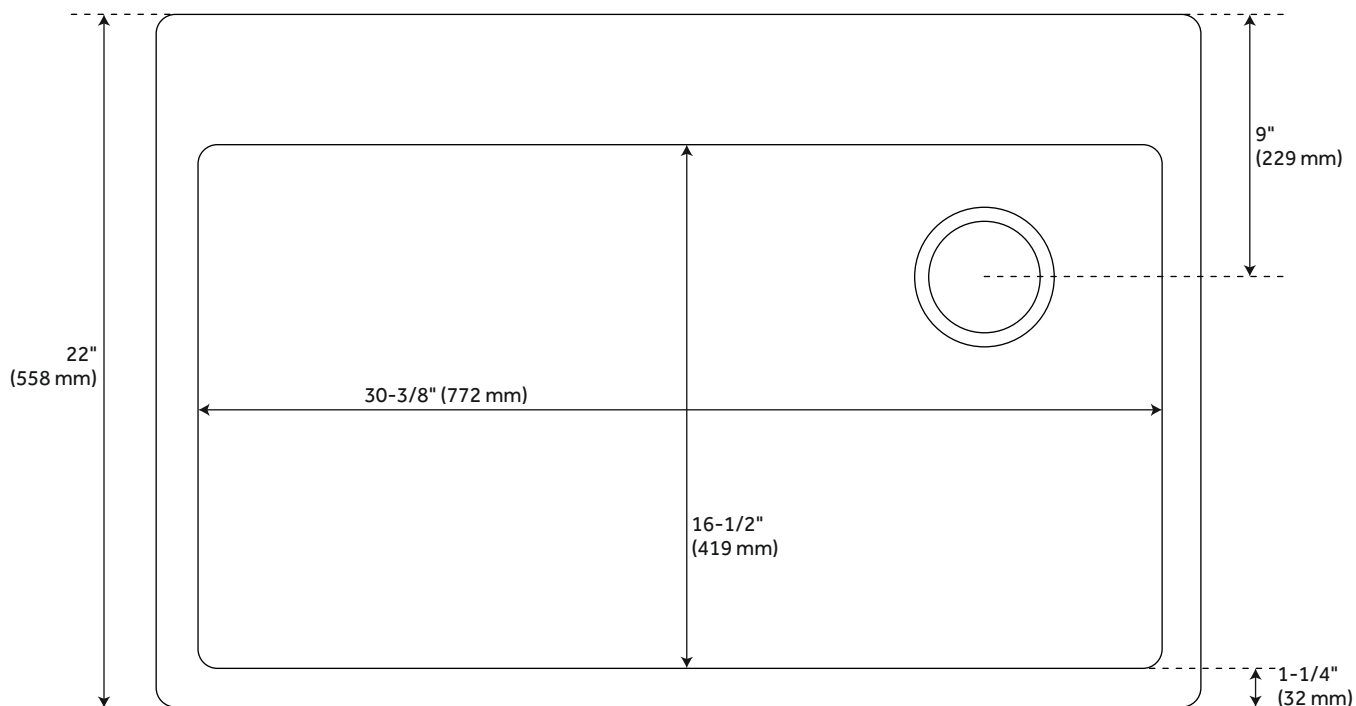

33" TOTTEN GRANITE COMPOSITE UNDERMOUNT KITCHEN SINK - WHITE

SKU: 948465

SHGR1B3322WH

All dimensions and specifications are nominal and may vary. Use actual products for accuracy in critical situations.