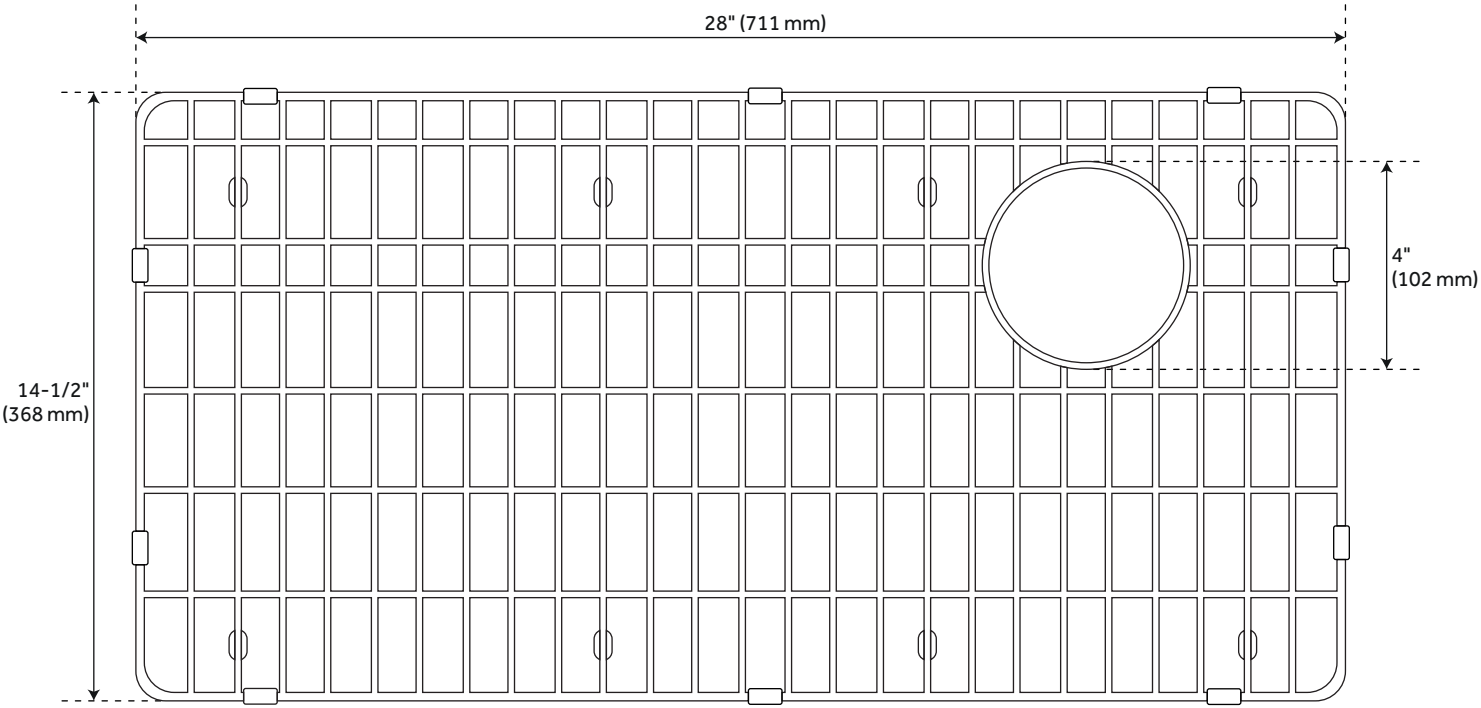

## FEATURES

- Length: 33"
- Width: 22"
- Height: 9-1/2"
- Mounting Hardware Included: Yes
- Number of Basins: 1
- Sink Installation: Undermount
- Product Color: White
- Faucet Centers: No Faucet Hole
- Basin Length: 30-3/8"
- Basin Width: 16-1/2"
- Fits Drain Hole Size: 3-1/2"
- Drain Included: Optional
- Faucet Included: No
- Sink Material: Granite
- Basin Configuration: Single
- Water Depth to Rim: 9-1/2"
- Faucet Holes: No Faucet Hole

## ADDITIONAL FEATURES

- 36-inch minimum base cabinet width.
- It is recommended to have the sink at the job site before cutting cabinet or counter top.
- Resistant to heat, stains, and scratches.
- Optional sink grid measurements: 28" L x 14-1/2" W x 3/4" H.

# OPTIONAL SINK GRID FOR 33" TOTTEN UNDERMOUNT KITCHEN SINK

SKU: 948465  
SHG2814

All dimensions and specifications are nominal and may vary. Use actual products for accuracy in critical situations.