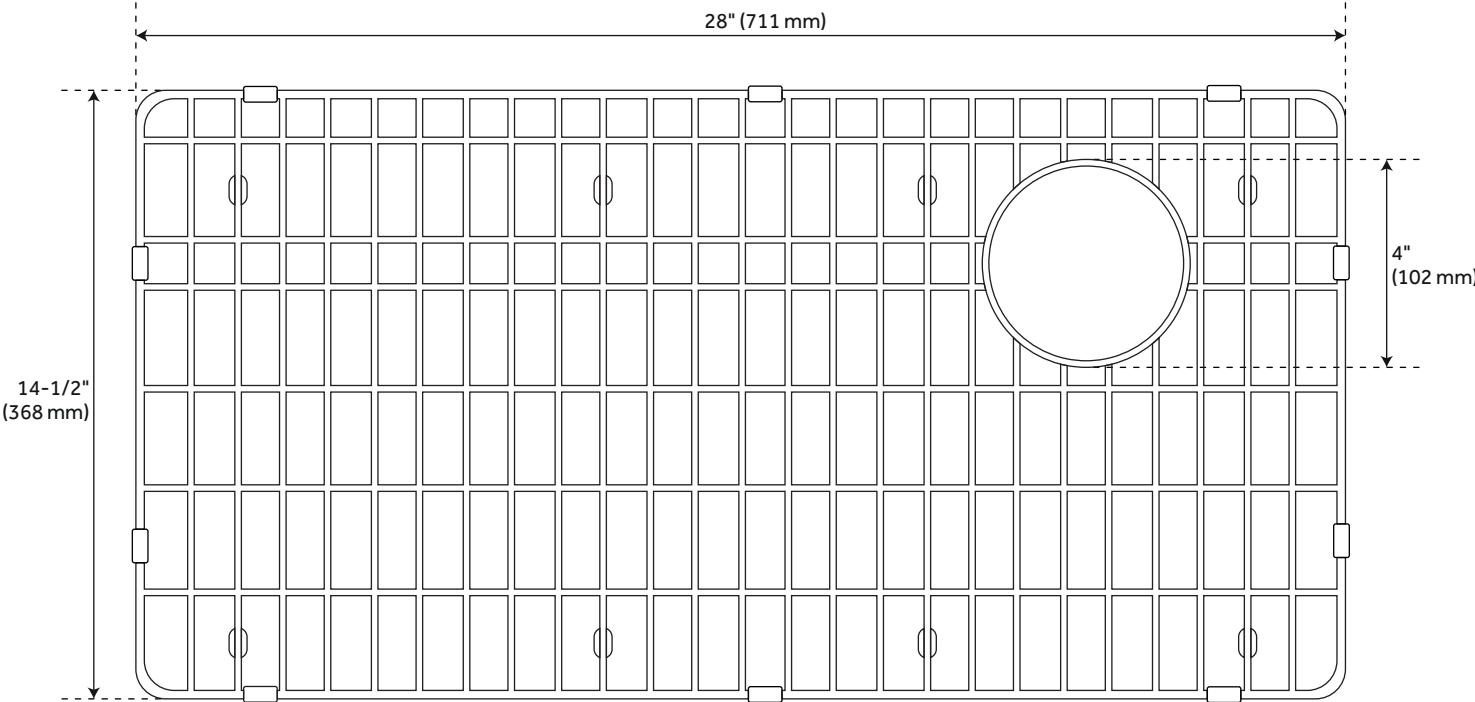

## FEATURES

Length: 33"

Width: 22"

Height: 9-1/2"

Mounting Hardware Included: Yes

Number of Basins: 1

Sink Installation: Drop-In

Product Color: White

Faucet Centers: No Faucet Hole

Basin Length: 30-3/8"

Basin Width: 16-1/2"

Fits Drain Hole Size: 3-1/2"

Drain Included: Optional

Faucet Included: No

Sink Material: Granite

Basin Configuration: Single

# 33" TOTTEN GRANITE COMPOSITE DROP-IN KITCHEN SINK - WHITE

SKU: 948466  
SHGR1B3322WH

All dimensions and specifications are nominal and may vary. Use actual products for accuracy in critical situations.

# OPTIONAL SINK GRID FOR 33" TOTTEN DROP-IN KITCHEN SINK

SKU: 948466

SHG2814

All dimensions and specifications are nominal and may vary. Use actual products for accuracy in critical situations.