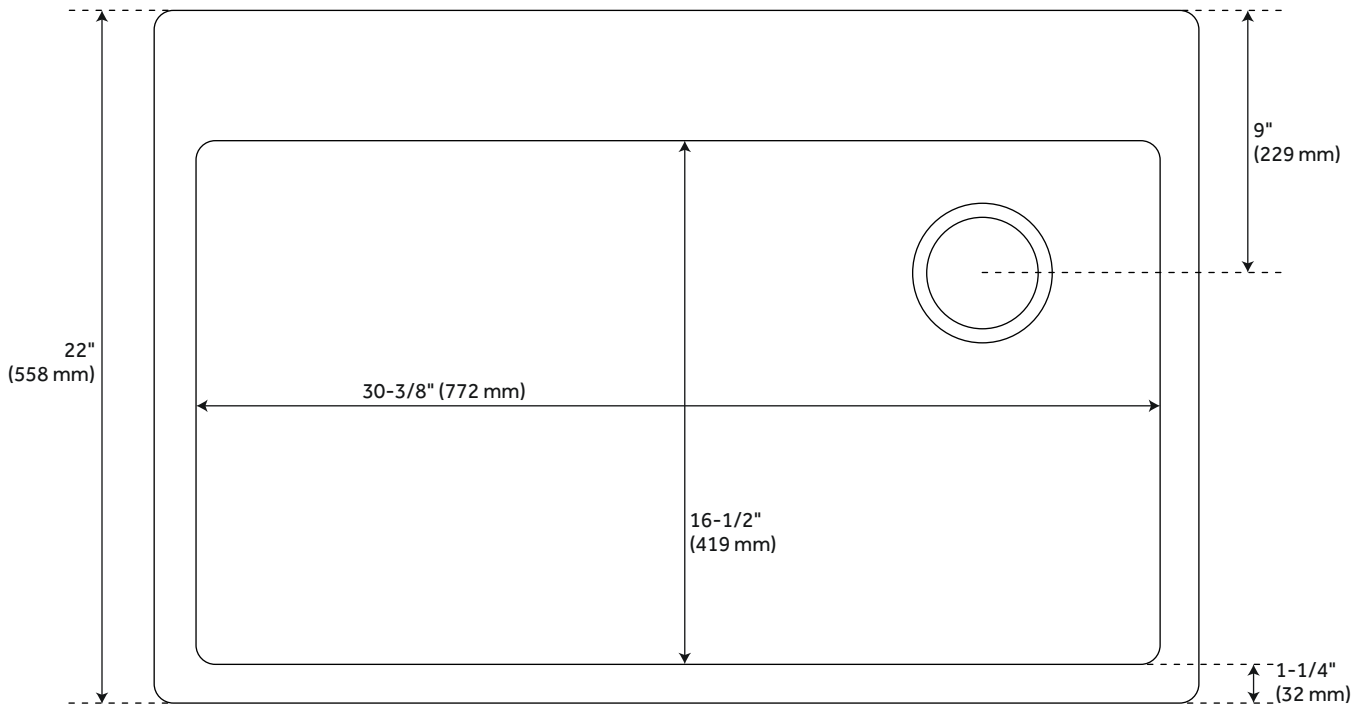

33" TOTTEN GRANITE COMPOSITE DROP-IN KITCHEN SINK - WHITE

SKU: 948466
SHGR1B3322WH

All dimensions and specifications are nominal and may vary. Use actual products for accuracy in critical situations.