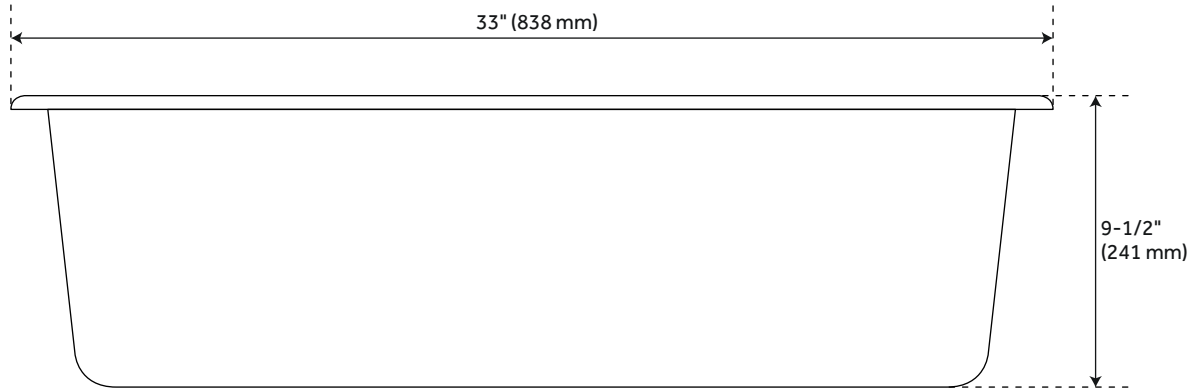

33" TOTTEN GRANITE COMPOSITE DROP-IN KITCHEN SINK - WHITE

SKU: 948466
SHGR1B3322WH

All dimensions and specifications are nominal and may vary. Use actual products for accuracy in critical situations.