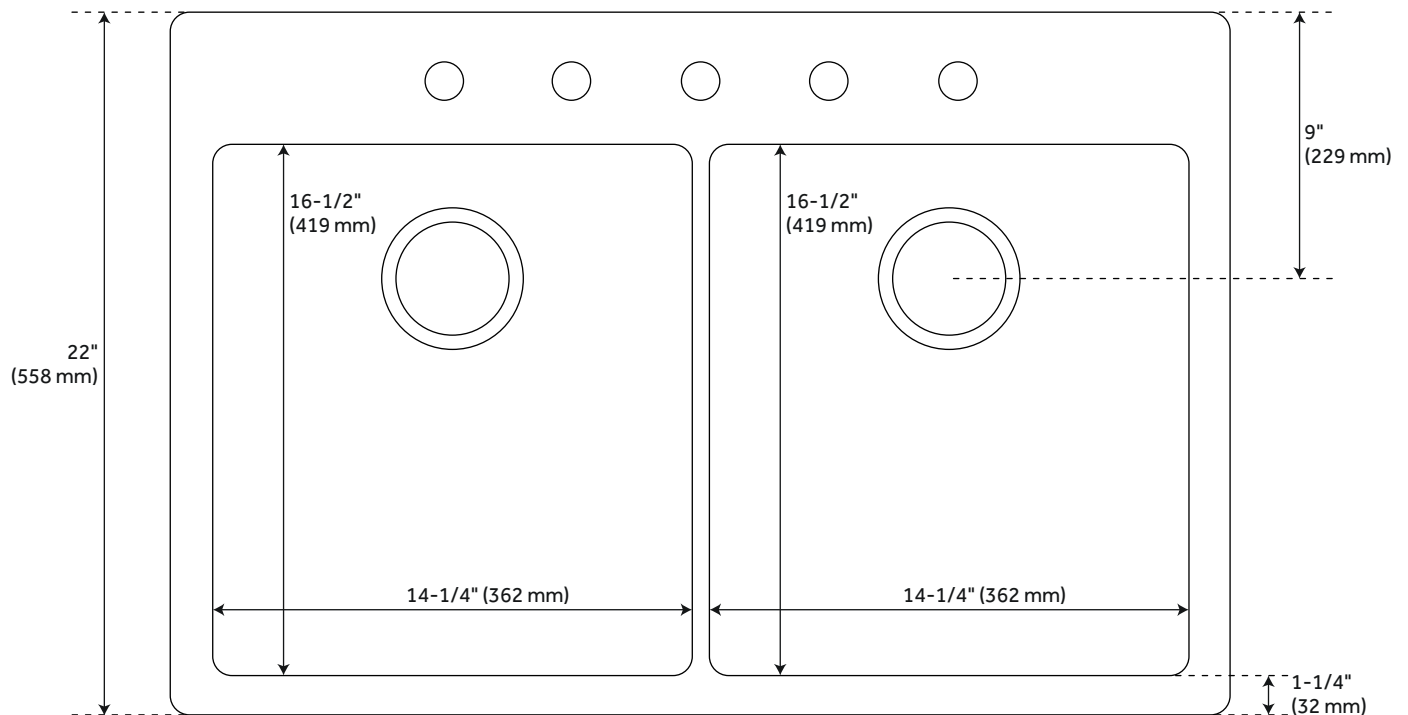

33" TOTTEN DOUBLE-BOWL GRANITE COMPOSITE UNDERMOUNT KITCHEN SINK - BLACK

SKU: 948467

Code: SHGR2B3322, SHG1214 (2), SH417855

FEATURES

- Length: 33"
- Width: 22"
- Height: 9-1/2"
- Mounting Hardware Included: Yes
- Number of Basins: 2
- Sink Installation: Undermount
- Product Color: Black
- Faucet Centers: No Faucet Hole
- Basin Length: 14-1/4"
- Basin Width: 16-1/2"
- Fits Drain Hole Size: 3-1/2"
- Drain Included: Optional
- Faucet Included: No
- Sink Material: Granite
- Basin Configuration: 50/50
- Water Depth to Rim: 9-1/2"
- Faucet Holes: No Faucet Hole

REVISED 3/15/2023

33" TOTTEN DOUBLE-BOWL GRANITE COMPOSITE UNDERMOUNT KITCHEN SINK - BLACK

SKU: 948467

Code: SHGR2B3322, SHG1214 (2), SH417855

ADDITIONAL FEATURES

- 36-inch minimum base cabinet width.
- It is recommended to have the sink at the job site before cutting cabinet or counter top.
- Resistant to heat, stains, and scratches.
- Optional sink grid set measurements: 12-5/8" L x 14-1/2" W x 3/4" H.

REVISED 3/15/2023

33" TOTTEN DOUBLE-BOWL GRANITE COMPOSITE UNDERMOUNT SINK - BLACK

SKU: 948467
SHGR2B3322BL

All dimensions and specifications are nominal and may vary. Use actual products for accuracy in critical situations.

OPTIONAL SINK GRID SET FOR 33" TOTTEN DOUBLE-BOWL UNDERMOUNT SINK

SKU: 948467

SHG1214

All dimensions and specifications are nominal and may vary. Use actual products for accuracy in critical situations.