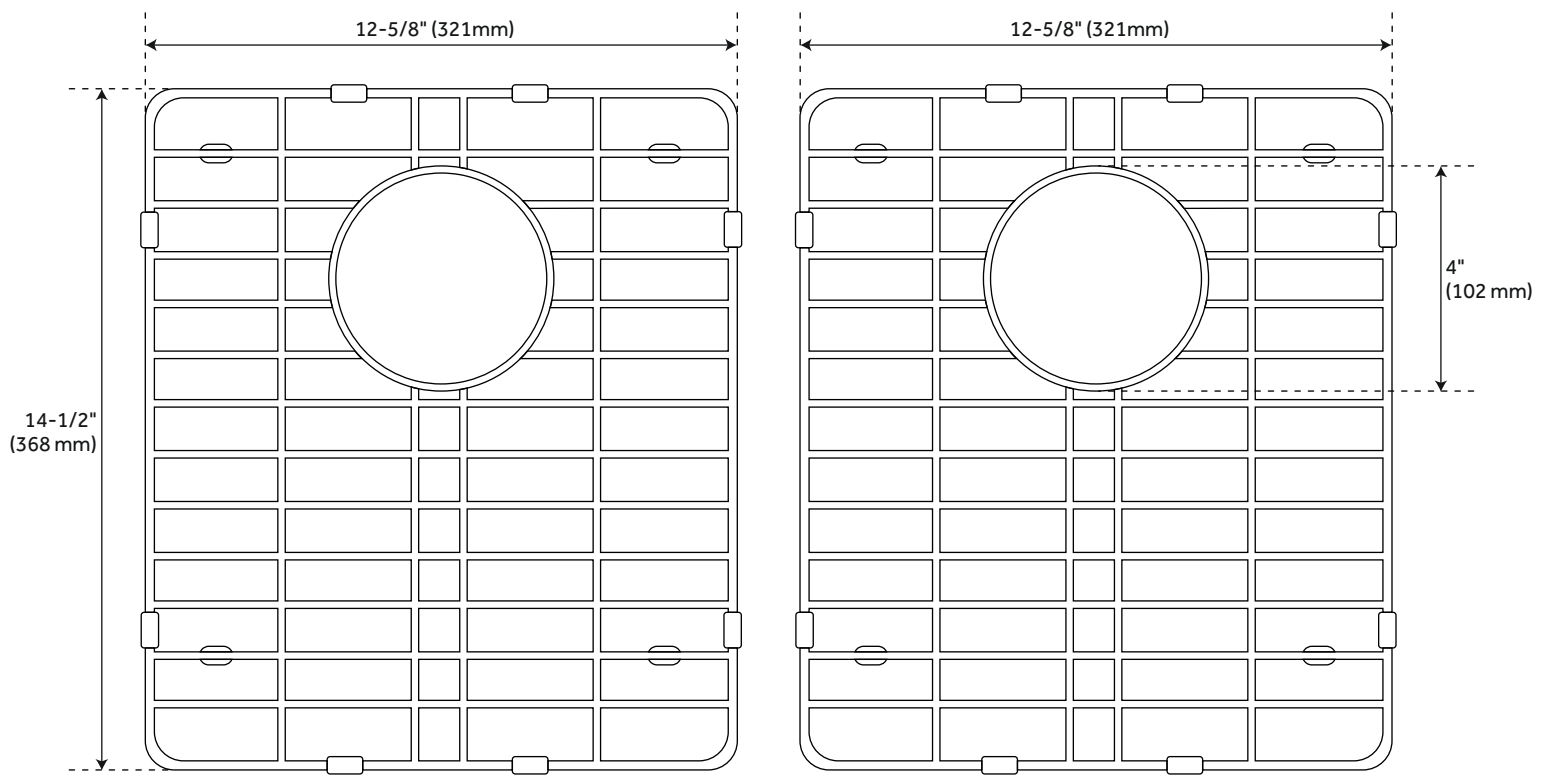

33" TOTTEN DOUBLE-BOWL GRANITE COMPOSITE UNDERMOUNT KITCHEN SINK - BLACK

SKU: 948467

Code: SHGR2B3322, SHG1214 (2), SH417855

FEATURES

- Length: 33"
- Width: 22"
- Height: 9-1/2"
- Mounting Hardware Included: Yes
- Number of Basins: 2
- Sink Installation: Undermount
- Product Color: Black
- Faucet Centers: No Faucet Hole
- Basin Length: 14-1/4"
- Basin Width: 16-1/2"
- Fits Drain Hole Size: 3-1/2"
- Drain Included: Optional
- Faucet Included: No
- Sink Material: Granite
- Basin Configuration: 50/50
- Water Depth to Rim: 9-1/2"
- Faucet Holes: No Faucet Hole

REVISED 3/15/2023

33" TOTTEN DOUBLE-BOWL GRANITE COMPOSITE UNDERMOUNT KITCHEN SINK - BLACK

SKU: 948467

Code: SHGR2B3322, SHG1214 (2), SH417855

ADDITIONAL FEATURES

- 36-inch minimum base cabinet width.
- It is recommended to have the sink at the job site before cutting cabinet or counter top.
- Resistant to heat, stains, and scratches.
- Optional sink grid set measurements: 12-5/8" L x 14-1/2" W x 3/4" H.

REVISED 3/15/2023

33" TOTTEN DOUBLE-BOWL GRANITE COMPOSITE UNDERMOUNT SINK - BLACK

SKU: 948467
SHGR2B3322BL

All dimensions and specifications are nominal and may vary. Use actual products for accuracy in critical situations.

OPTIONAL SINK GRID SET FOR 33" TOTTEN DOUBLE-BOWL UNDERMOUNT SINK

SKU: 948467

SHG1214

All dimensions and specifications are nominal and may vary. Use actual products for accuracy in critical situations.