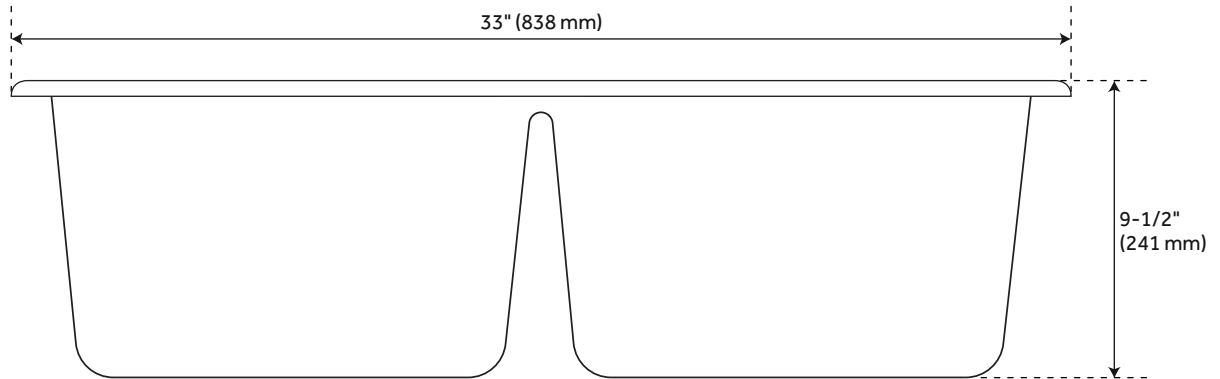

33" TOTTEN DOUBLE-BOWL GRANITE COMPOSITE UNDERMOUNT KITCHEN SINK - BLACK

SKU: 948467

Code: SHGR2B3322, SHG1214 (2), SH417855

FEATURES

- Length: 33"
- Width: 22"
- Height: 9-1/2"
- Mounting Hardware Included: Yes
- Number of Basins: 2
- Sink Installation: Undermount
- Product Color: Black
- Faucet Centers: No Faucet Hole
- Basin Length: 14-1/4"
- Basin Width: 16-1/2"
- Fits Drain Hole Size: 3-1/2"
- Drain Included: Optional
- Faucet Included: No
- Sink Material: Granite
- Basin Configuration: 50/50
- Water Depth to Rim: 9-1/2"
- Faucet Holes: No Faucet Hole

REVISED 3/15/2023

33" TOTTEN DOUBLE-BOWL GRANITE COMPOSITE UNDERMOUNT KITCHEN SINK - BLACK

SKU: 948467

Code: SHGR2B3322, SHG1214 (2), SH417855

ADDITIONAL FEATURES

- 36-inch minimum base cabinet width.
- It is recommended to have the sink at the job site before cutting cabinet or counter top.
- Resistant to heat, stains, and scratches.
- Optional sink grid set measurements: 12-5/8" L x 14-1/2" W x 3/4" H.

REVISED 3/15/2023

33" TOTTEN DOUBLE-BOWL GRANITE COMPOSITE UNDERMOUNT SINK - BLACK

SKU: 948467
SHGR2B3322BL

All dimensions and specifications are nominal and may vary. Use actual products for accuracy in critical situations.

OPTIONAL SINK GRID SET FOR 33" TOTTEN DOUBLE-BOWL UNDERMOUNT SINK

SKU: 948467

SHG1214

All dimensions and specifications are nominal and may vary. Use actual products for accuracy in critical situations.