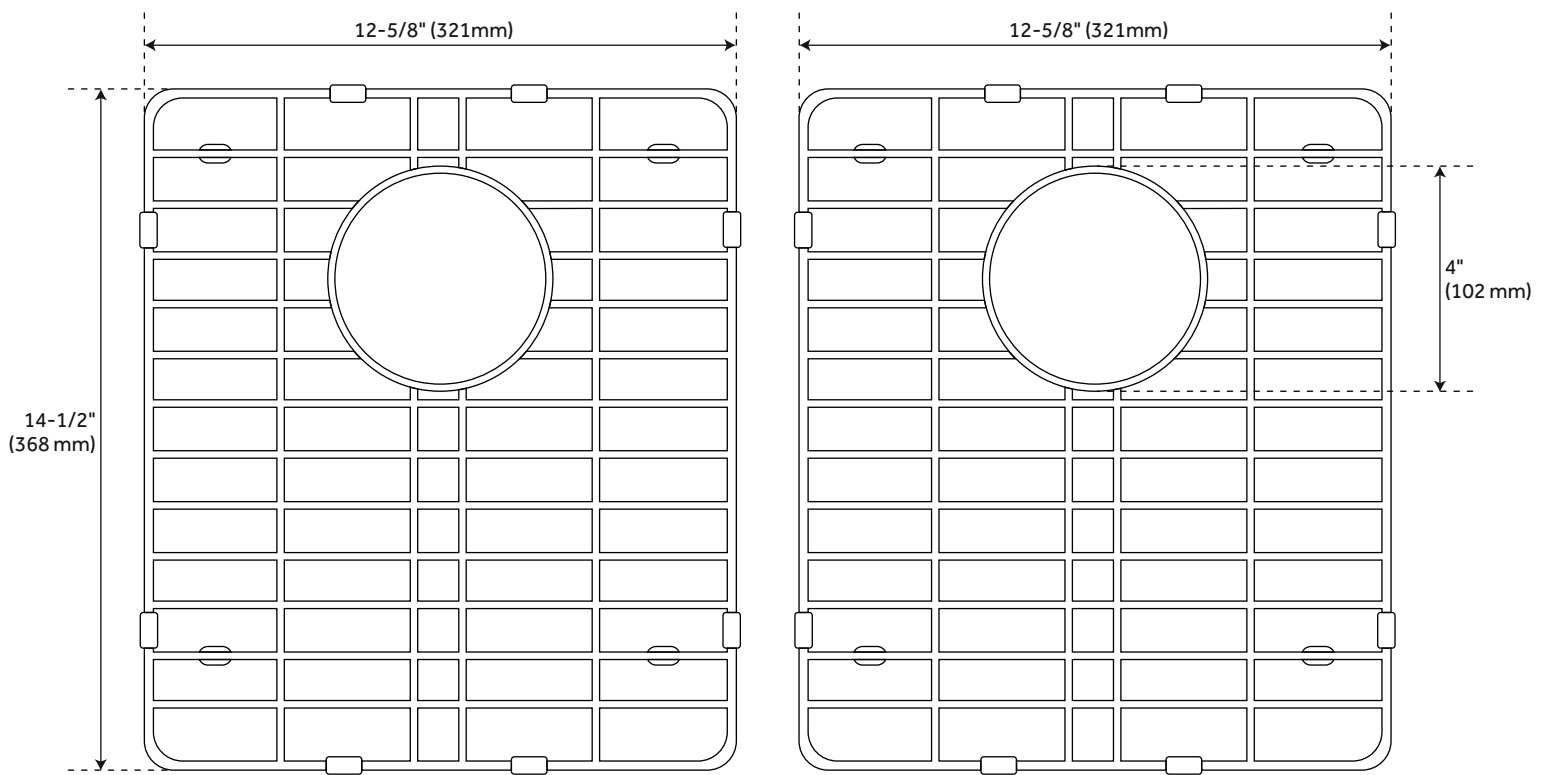

## FEATURES

Length: 33"

Width: 22"

Height: 9-1/2"

Mounting Hardware Included: Yes

Number of Basins: 2

Sink Installation: Drop-In

Product Color: Black

## ADDITIONAL FEATURES

- 36-inch minimum base cabinet width.
- It is recommended to have the sink at the job site before cutting cabinet or counter top.
- Resistant to heat, stains, and scratches.
- Optional sink grid set measurements: 12-5/8" L x 14-1/2" W x 3/4" H.

# 33" TOTTEN DOUBLE-BOWL GRANITE COMPOSITE DROP-IN KITCHEN SINK - BLACK

SKU: 948468  
SHGR2B3322BL

All dimensions and specifications are nominal and may vary. Use actual products for accuracy in critical situations.

# OPTIONAL SINK GRID SET FOR 33" TOTTEN DOUBLE-BOWL DROP-IN KITCHEN SINK

SKU: 948468

SHG1214

All dimensions and specifications are nominal and may vary. Use actual products for accuracy in critical situations.