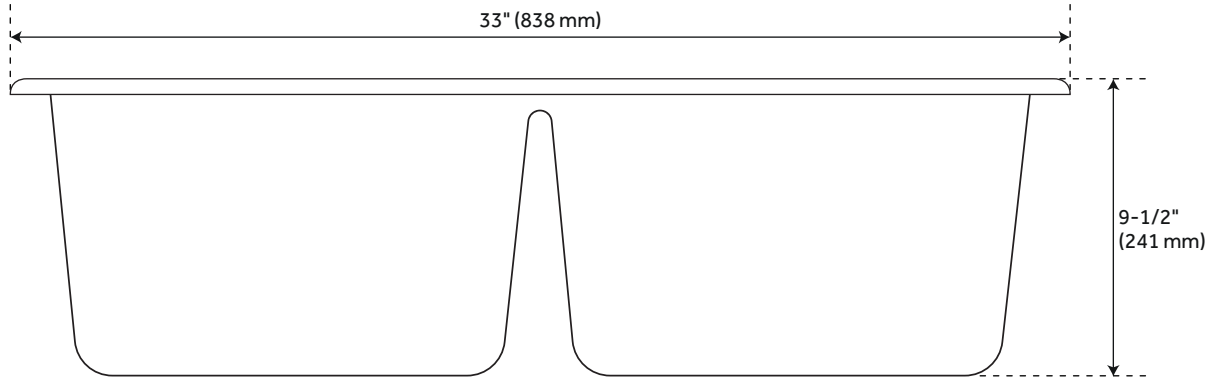

33" TOTTEN DOUBLE-BOWL GRANITE COMPOSITE DROP-IN KITCHEN SINK - BLACK

SKU: 948468
SHGR2B3322BL

All dimensions and specifications are nominal and may vary. Use actual products for accuracy in critical situations.