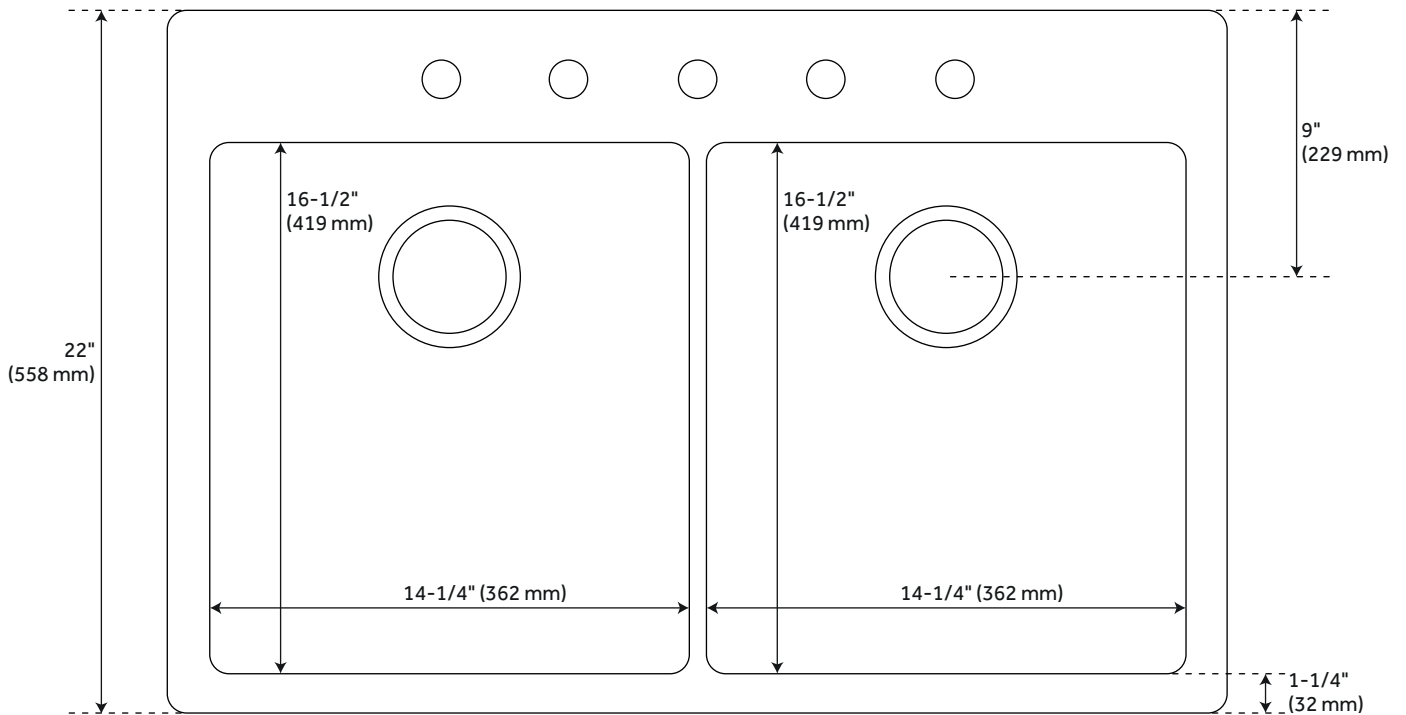

33" TOTTEN DOUBLE-BOWL GRANITE COMPOSITE DROP-IN KITCHEN SINK - BLACK

SKU: 948468
SHGR2B3322BL

All dimensions and specifications are nominal and may vary. Use actual products for accuracy in critical situations.