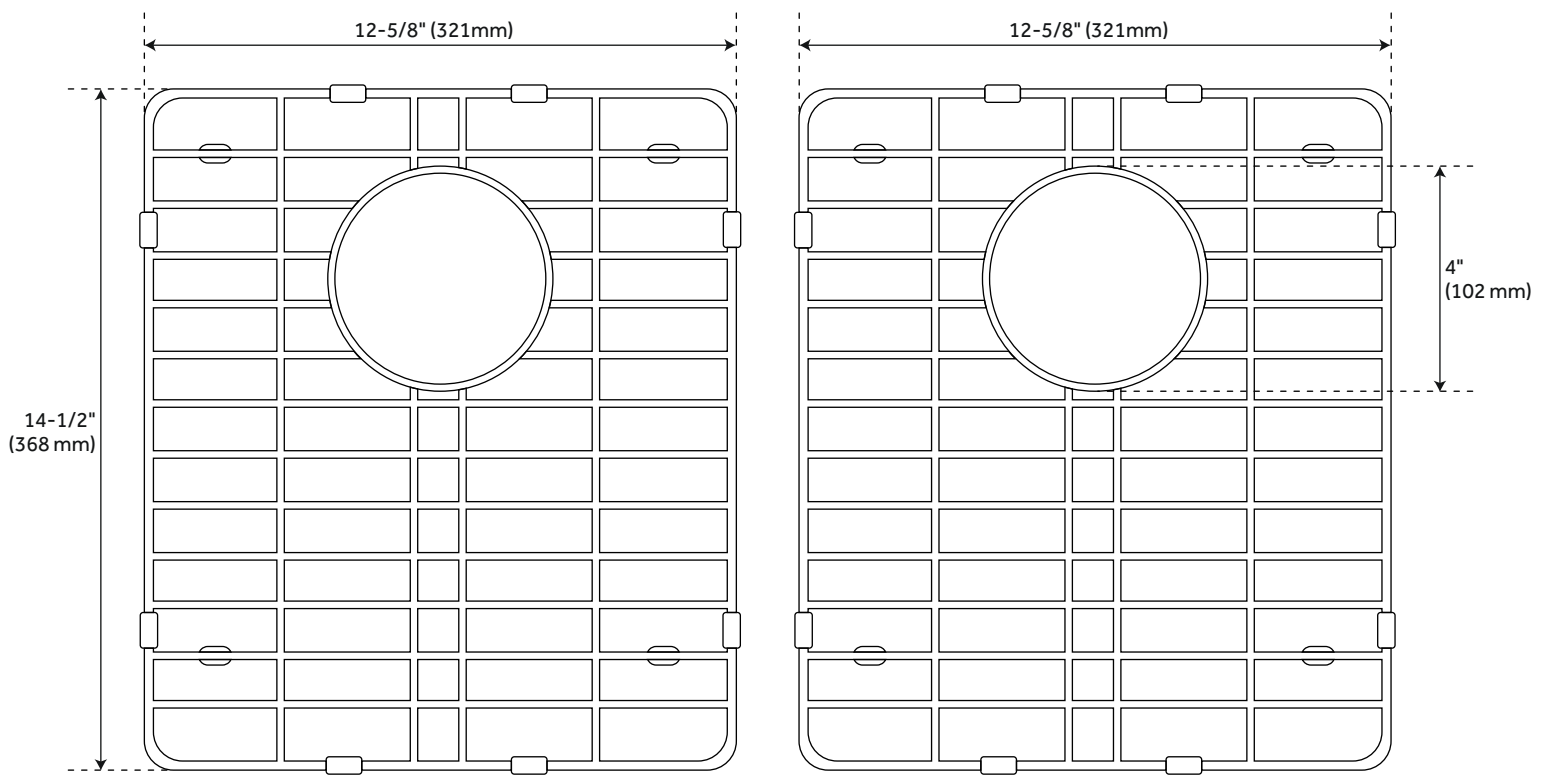

33" TOTTEN DOUBLE-BOWL GRANITE COMPOSITE UNDERMOUNT KITCHEN SINK - WHITE

SKU: 948471

Code: SHGR2B3322, SHG1214 (2), SH417855

FEATURES

- Length: 33"
- Width: 22"
- Height: 9-1/2"
- Mounting Hardware Included: Yes
- Number of Basins: 2
- Sink Installation: Undermount
- Product Color: White
- Faucet Centers: No Faucet Hole
- Basin Length: 14-1/4"
- Basin Width: 16-1/2"
- Fits Drain Hole Size: 3-1/2"
- Drain Included: Optional
- Faucet Included: No
- Sink Material: Granite
- Basin Configuration: 50/50
- Water Depth to Rim: 9-1/2"
- Faucet Holes: No Faucet Hole

REVISED 3/15/2023

33" TOTTEN DOUBLE-BOWL GRANITE COMPOSITE UNDERMOUNT KITCHEN SINK - WHITE

SKU: 948471

Code: SHGR2B3322, SHG1214 (2), SH417855

ADDITIONAL FEATURES

- 36-inch minimum base cabinet width.
- It is recommended to have the sink at the job site before cutting cabinet or counter top.
- Resistant to heat, stains, and scratches.
- Optional sink grid set measurements: 12-5/8" L x 14-1/2" W x 3/4" H.

REVISED 3/15/2023

33" TOTTEN DOUBLE-BOWL GRANITE COMPOSITE UNDERMOUNT SINK - WHITE

SKU: 948471

SHGR2B3322WH

All dimensions and specifications are nominal and may vary. Use actual products for accuracy in critical situations.

OPTIONAL SINK GRID SET FOR 33" TOTTEN DOUBLE-BOWL UNDERMOUNT SINK

SKU: 948471

SHG1214

All dimensions and specifications are nominal and may vary. Use actual products for accuracy in critical situations.