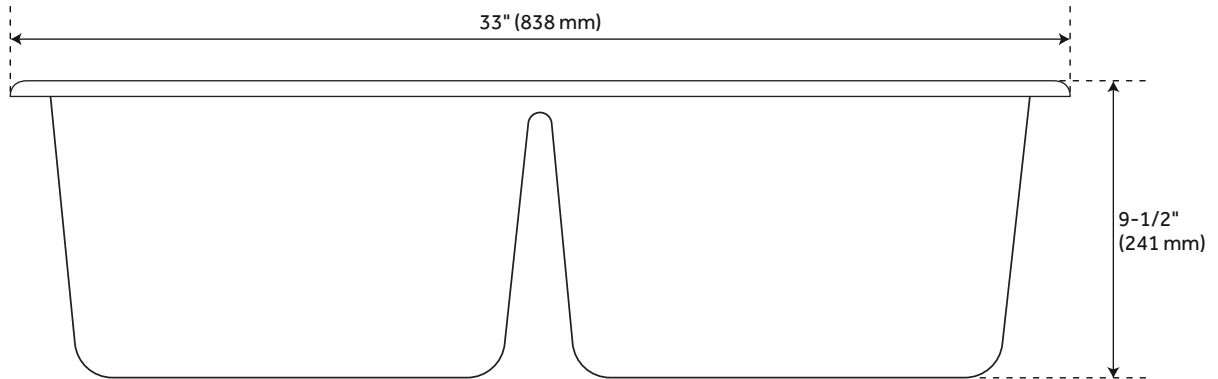

33" TOTTEN DOUBLE-BOWL GRANITE COMPOSITE UNDERMOUNT KITCHEN SINK - WHITE

SKU: 948471

Code: SHGR2B3322, SHG1214 (2), SH417855

FEATURES

- Length: 33"
- Width: 22"
- Height: 9-1/2"
- Mounting Hardware Included: Yes
- Number of Basins: 2
- Sink Installation: Undermount
- Product Color: White
- Faucet Centers: No Faucet Hole
- Basin Length: 14-1/4"
- Basin Width: 16-1/2"
- Fits Drain Hole Size: 3-1/2"
- Drain Included: Optional
- Faucet Included: No
- Sink Material: Granite
- Basin Configuration: 50/50
- Water Depth to Rim: 9-1/2"
- Faucet Holes: No Faucet Hole

REVISED 3/15/2023

33" TOTTEN DOUBLE-BOWL GRANITE COMPOSITE UNDERMOUNT KITCHEN SINK - WHITE

SKU: 948471

Code: SHGR2B3322, SHG1214 (2), SH417855

ADDITIONAL FEATURES

- 36-inch minimum base cabinet width.
- It is recommended to have the sink at the job site before cutting cabinet or counter top.
- Resistant to heat, stains, and scratches.
- Optional sink grid set measurements: 12-5/8" L x 14-1/2" W x 3/4" H.

REVISED 3/15/2023

33" TOTTEN DOUBLE-BOWL GRANITE COMPOSITE UNDERMOUNT SINK - WHITE

SKU: 948471

SHGR2B3322WH

All dimensions and specifications are nominal and may vary. Use actual products for accuracy in critical situations.

OPTIONAL SINK GRID SET FOR 33" TOTTEN DOUBLE-BOWL UNDERMOUNT SINK

SKU: 948471

SHG1214

All dimensions and specifications are nominal and may vary. Use actual products for accuracy in critical situations.