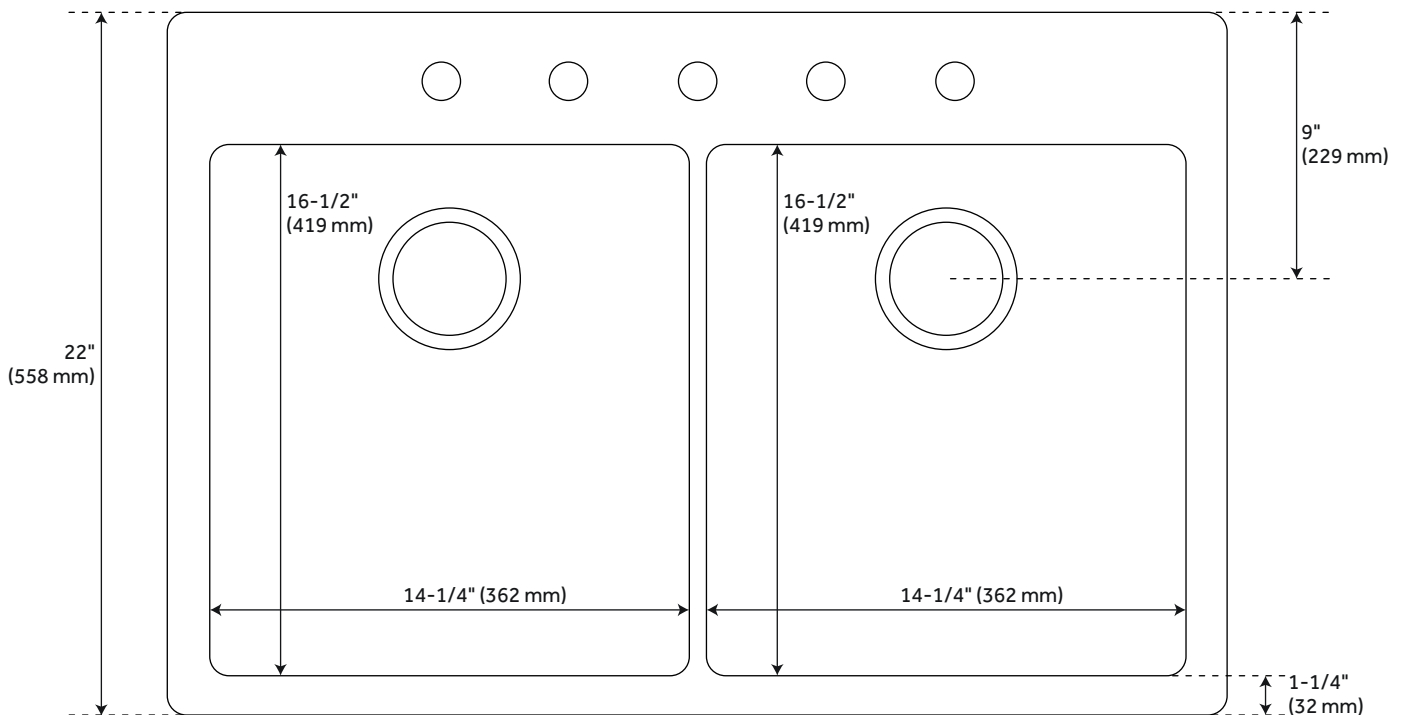

33" TOTTEN DOUBLE-BOWL GRANITE COMPOSITE UNDERMOUNT KITCHEN SINK - WHITE

SKU: 948471

Code: SHGR2B3322, SHG1214 (2), SH417855

FEATURES

- Length: 33"
- Width: 22"
- Height: 9-1/2"
- Mounting Hardware Included: Yes
- Number of Basins: 2
- Sink Installation: Undermount
- Product Color: White
- Faucet Centers: No Faucet Hole
- Basin Length: 14-1/4"
- Basin Width: 16-1/2"
- Fits Drain Hole Size: 3-1/2"
- Drain Included: Optional
- Faucet Included: No
- Sink Material: Granite
- Basin Configuration: 50/50
- Water Depth to Rim: 9-1/2"
- Faucet Holes: No Faucet Hole

REVISED 3/15/2023

33" TOTTEN DOUBLE-BOWL GRANITE COMPOSITE UNDERMOUNT KITCHEN SINK - WHITE

SKU: 948471

Code: SHGR2B3322, SHG1214 (2), SH417855

ADDITIONAL FEATURES

- 36-inch minimum base cabinet width.
- It is recommended to have the sink at the job site before cutting cabinet or counter top.
- Resistant to heat, stains, and scratches.
- Optional sink grid set measurements: 12-5/8" L x 14-1/2" W x 3/4" H.

REVISED 3/15/2023

33" TOTTEN DOUBLE-BOWL GRANITE COMPOSITE UNDERMOUNT SINK - WHITE

SKU: 948471

SHGR2B3322WH

All dimensions and specifications are nominal and may vary. Use actual products for accuracy in critical situations.

OPTIONAL SINK GRID SET FOR 33" TOTTEN DOUBLE-BOWL UNDERMOUNT SINK

SKU: 948471

SHG1214

All dimensions and specifications are nominal and may vary. Use actual products for accuracy in critical situations.