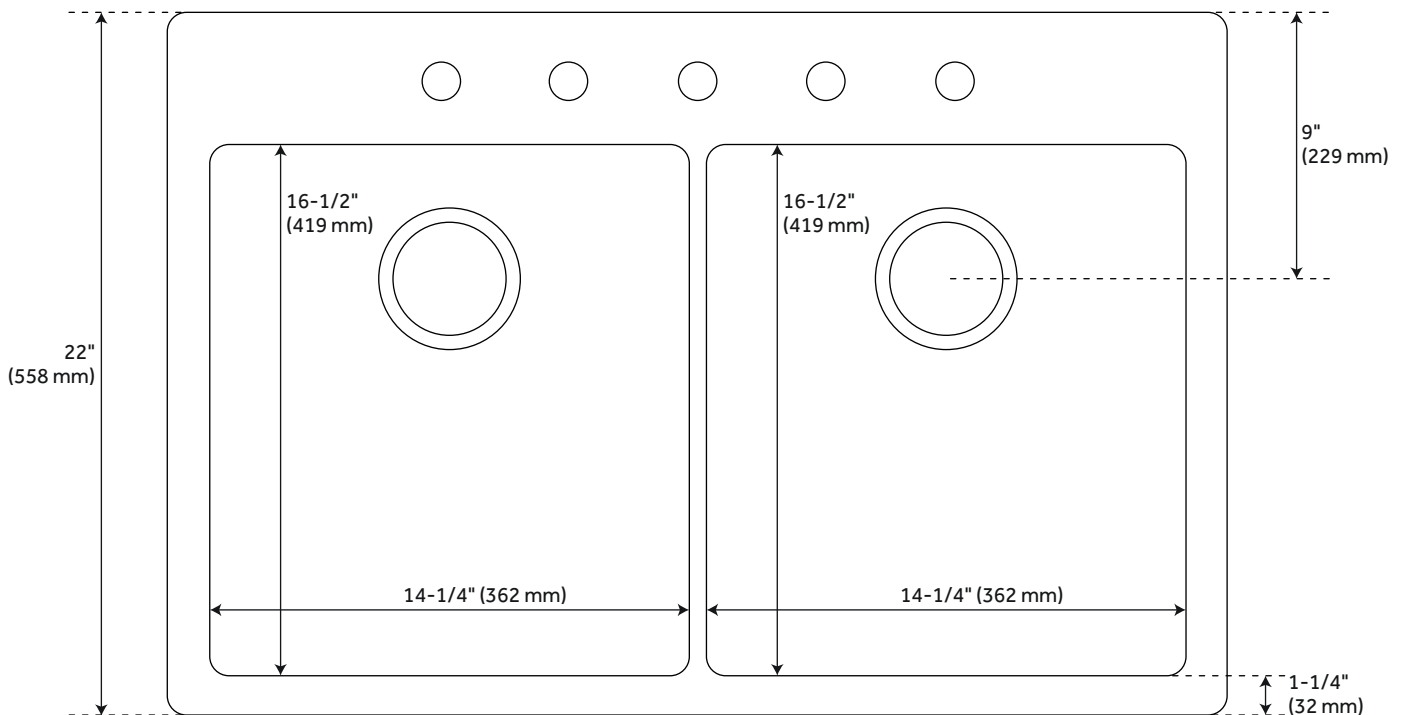

Basin Configuration: 50/50

Water Depth to Rim: 9-1/2"

Faucet Holes: No Faucet Hole

REVISED 3/15/2023

33" TOTTEN DOUBLE-BOWL GRANITE COMPOSITE DROP-IN KITCHEN SINK - WHITE

SKU: 948472

Code: SHGR2B3322, SHG1214 (2), SH417855

ADDITIONAL FEATURES

- 36-inch minimum base cabinet width.
- It is recommended to have the sink at the job site before cutting cabinet or counter top.
- Resistant to heat, stains, and scratches.
- Optional sink grid set measurements: 12-5/8" L x 14-1/2" W x 3/4" H.

REVISED 3/15/2023

33" TOTTEN DOUBLE-BOWL GRANITE COMPOSITE DROP-IN KITCHEN SINK - WHITE

SKU: 948472

SHGR2B3322WH

All dimensions and specifications are nominal and may vary. Use actual products for accuracy in critical situations.

OPTIONAL SINK GRID SET FOR 33" TOTTEN DOUBLE-BOWL DROP-IN KITCHEN SINK

SKU: 948472

SHG1214

All dimensions and specifications are nominal and may vary. Use actual products for accuracy in critical situations.