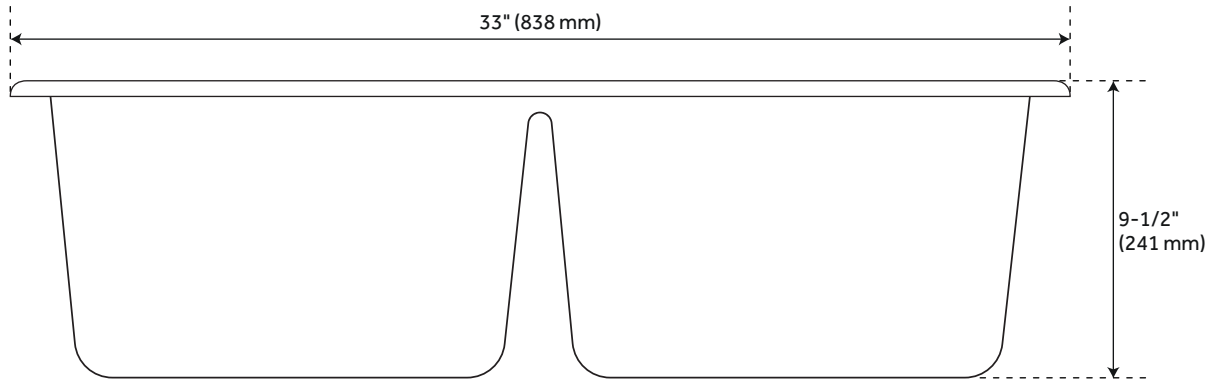

Number of Basins: 2

Sink Installation: Drop-In

Product Color: White

Faucet Centers: No Faucet Hole

Fits Drain Hole Size: 3-1/2"

Drain Included: Optional

Faucet Included: No

Sink Material: Granite

Basin Configuration: 50/50

Water Depth to Rim: 9-1/2"

Faucet Holes: No Faucet Hole

REVISED 3/15/2023

33" TOTTEN DOUBLE-BOWL GRANITE COMPOSITE DROP-IN KITCHEN SINK - WHITE

SKU: 948472

Code: SHGR2B3322, SHG1214 (2), SH417855

ADDITIONAL FEATURES

- 36-inch minimum base cabinet width.
- It is recommended to have the sink at the job site before cutting cabinet or counter top.
- Resistant to heat, stains, and scratches.
- Optional sink grid set measurements: 12-5/8" L x 14-1/2" W x 3/4" H.

REVISED 3/15/2023

33" TOTTEN DOUBLE-BOWL GRANITE COMPOSITE DROP-IN KITCHEN SINK - WHITE

SKU: 948472

SHGR2B3322WH

All dimensions and specifications are nominal and may vary. Use actual products for accuracy in critical situations.