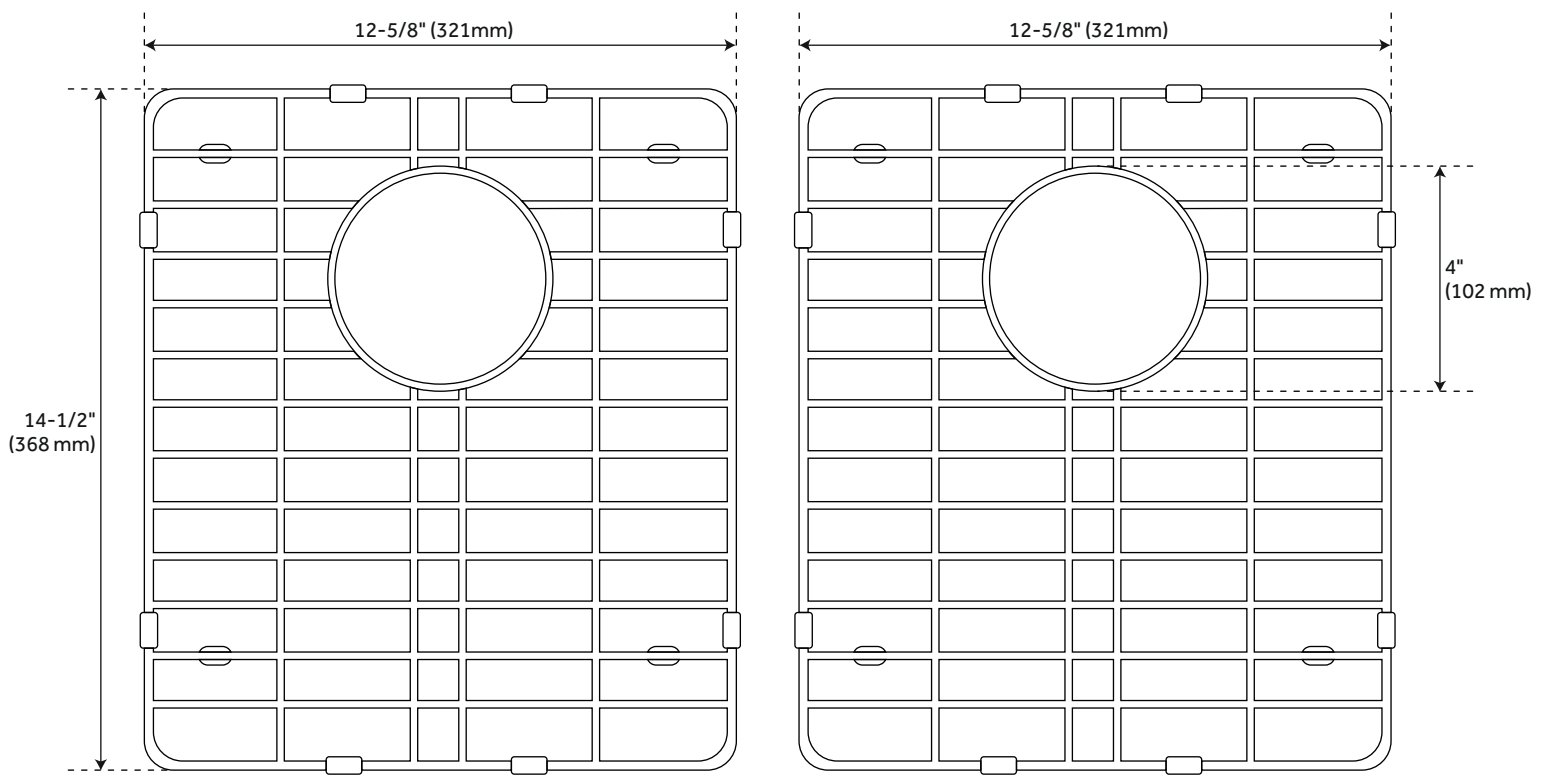

33" TOTTEN DOUBLE-BOWL GRANITE COMPOSITE DROP-IN KITCHEN SINK - WHITE

SKU: 948472

Code: SHGR2B3322, SHG1214 (2), SH417855

FEATURES

Length: 33"

Width: 22"

Height: 9-1/2"

Mounting Hardware Included: Yes

ADDITIONAL FEATURES

- 36-inch minimum base cabinet width.
- It is recommended to have the sink at the job site before cutting cabinet or counter top.
- Resistant to heat, stains, and scratches.
- Optional sink grid set measurements: 12-5/8" L x 14-1/2" W x 3/4" H.

REVISED 3/15/2023

33" TOTTEN DOUBLE-BOWL GRANITE COMPOSITE DROP-IN KITCHEN SINK - WHITE

SKU: 948472

SHGR2B3322WH

All dimensions and specifications are nominal and may vary. Use actual products for accuracy in critical situations.

OPTIONAL SINK GRID SET FOR 33" TOTTEN DOUBLE-BOWL DROP-IN KITCHEN SINK

SKU: 948472

SHG1214

All dimensions and specifications are nominal and may vary. Use actual products for accuracy in critical situations.