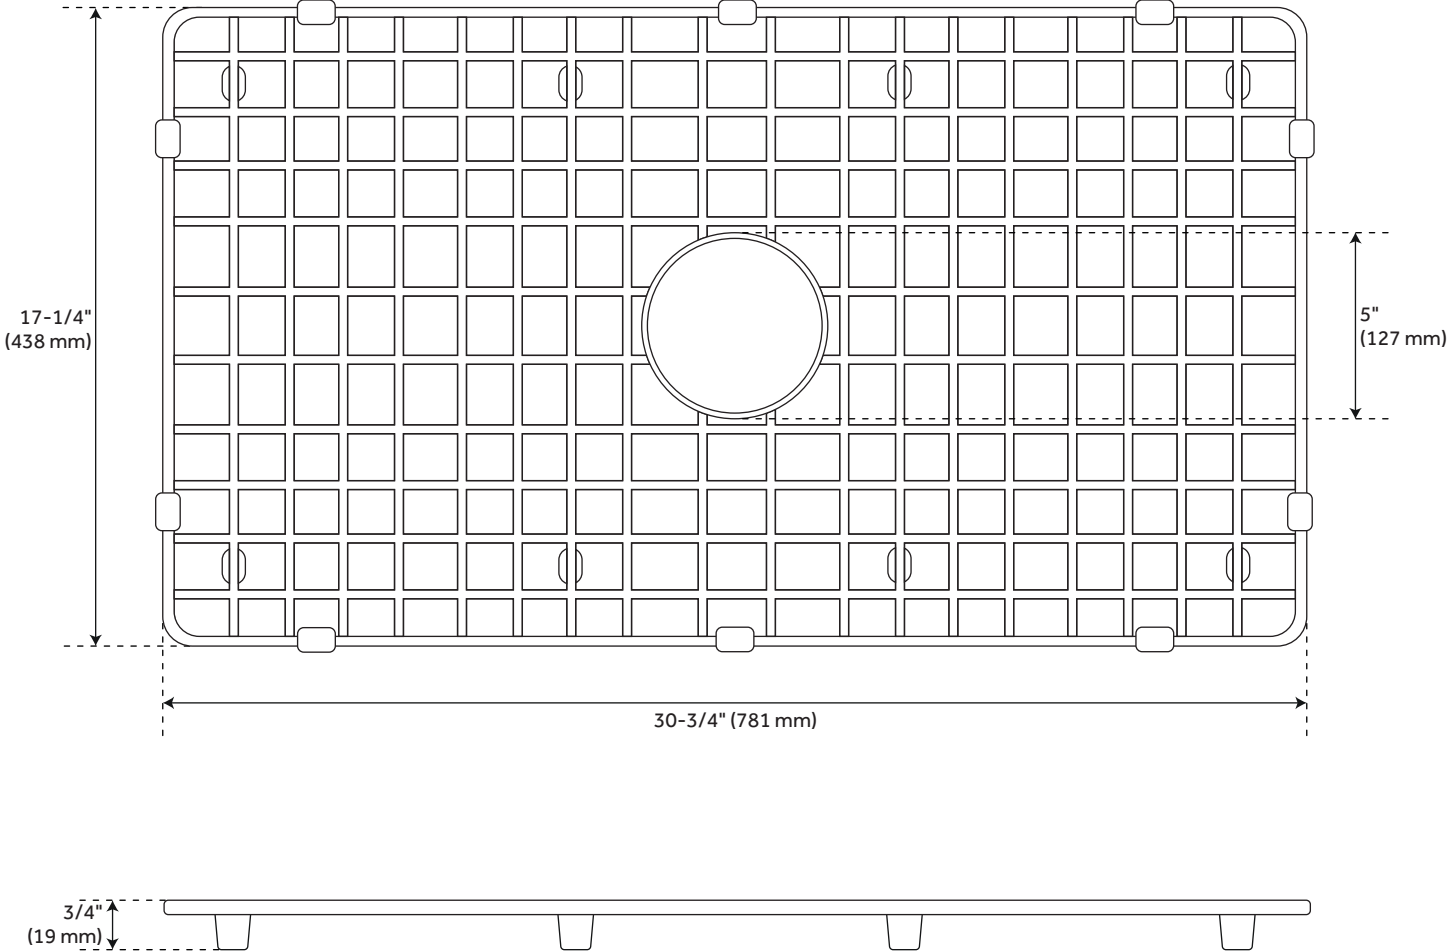

33" SITKA STAINLESS STEEL FARMHOUSE SINK

SKU: 948497

Code: SHSK3321AZA

FEATURES

Material: Stainless Steel
Length: 33"
Width: 21"
Height: 9-3/4"
Number of Basins: 1
Sink Installation: Farmhouse
Product Color: Stainless Steel
Faucet Centers: No Faucet Hole Basin
Length: 31"
Basin Width: 17-1/2"
Fits Drain Hole Size: 3-1/2"
Exterior Treatment: Smooth
Interior Treatment: Smooth
Metal Gauge/Thickness: 18 Gauge
Drain Included: Optional
Faucet Included: No
Basin Configuration: Single
Shape: Rectangle
Apron Design: Smooth
Apron Front Rim Thickness: 2-1/2"
Side and Back Rim Thickness: 1"
Faucet Holes: No Faucet Hole
Reversible Mounting: No

REVISED 9/8/2023

33" SITKA STAINLESS STEEL FARMHOUSE SINK

SKU: 948497

Code: SHSK3321AZA

ADDITIONAL FEATURES

- Minimum Cabinet Size: 36".
- Type 304 stainless steel.
- It is recommended to have the sink at the job site before cutting cabinet or counter top.
- Sound absorption pads on the underside of sink.
- Has an undercoating to prevent condensation buildup.

REVISED 9/8/2023

33" SITKA STAINLESS STEEL FARMHOUSE SINK

SKU: 948497

SHSK3321ZA

All dimensions and specifications are nominal and may vary. Use actual products for accuracy in critical situations.

OPTIONAL SINK GRID FOR 33" SITKA FARMHOUSE SINK

SKU: 948497
SHG3117

All dimensions and specifications are nominal and may vary. Use actual products for accuracy in critical situations.