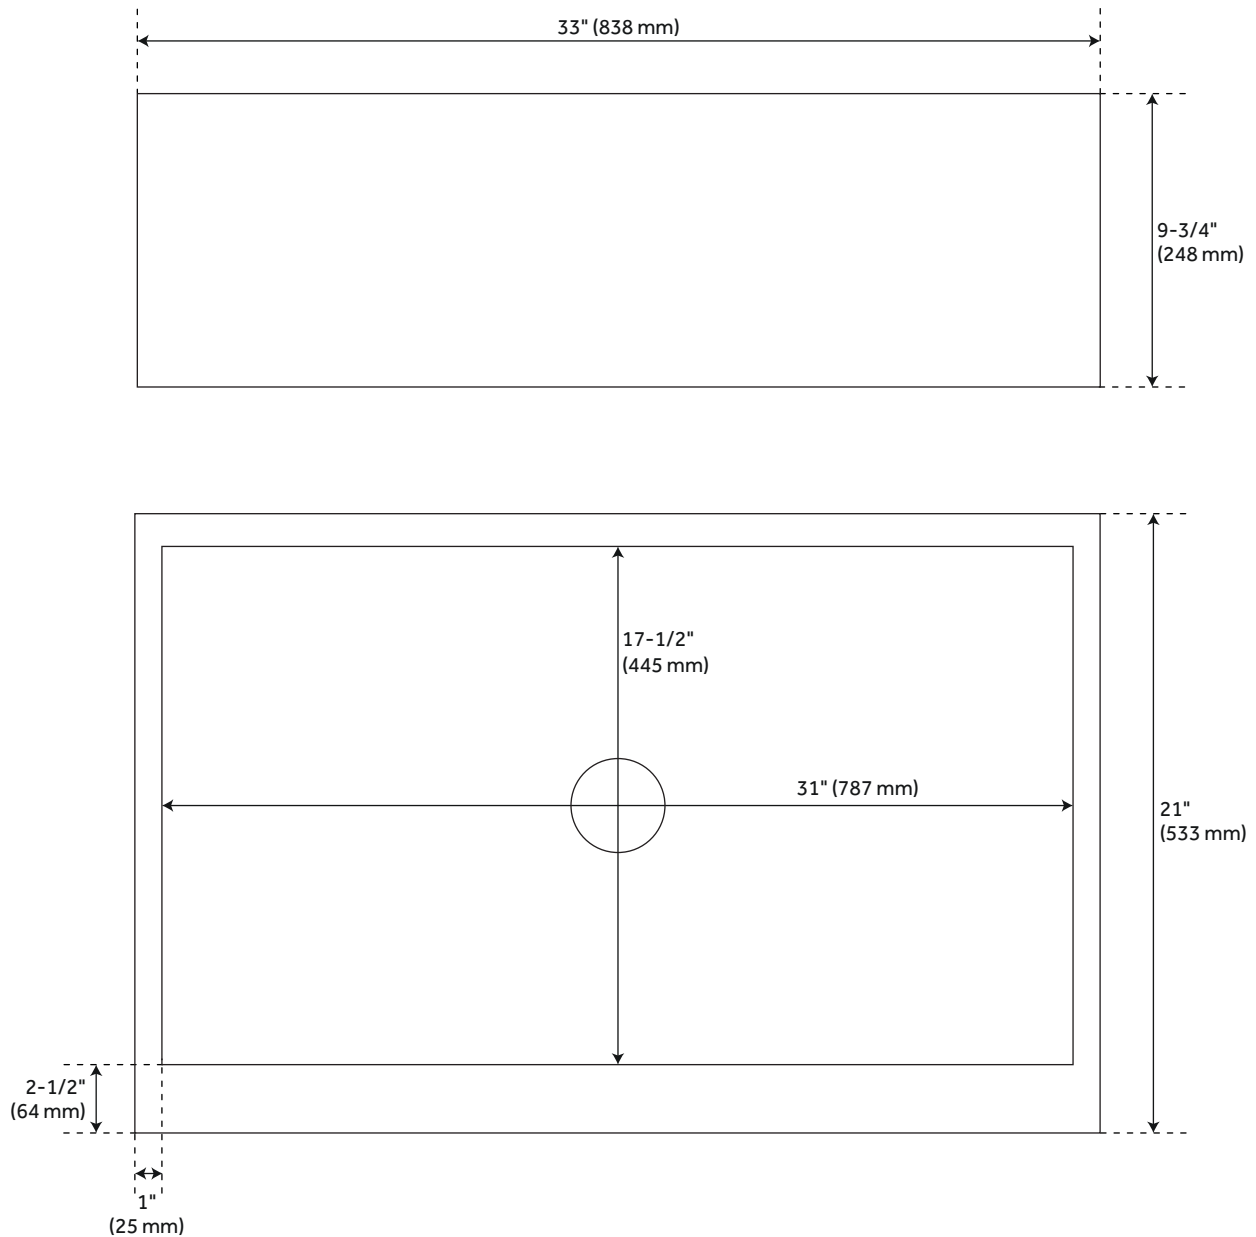

33" SITKA STAINLESS STEEL FARMHOUSE SINK

SKU: 948497

Code: SHSK3321AZA

FEATURES

Material: Stainless Steel
Length: 33"
Width: 21"
Height: 9-3/4"
Number of Basins: 1
Sink Installation: Farmhouse
Product Color: Stainless Steel
Faucet Centers: No Faucet Hole Basin
Length: 31"
Basin Width: 17-1/2"
Fits Drain Hole Size: 3-1/2"
Exterior Treatment: Smooth
Interior Treatment: Smooth
Metal Gauge/Thickness: 18 Gauge
Drain Included: Optional
Faucet Included: No
Basin Configuration: Single
Shape: Rectangle
Apron Design: Smooth
Apron Front Rim Thickness: 2-1/2"
Side and Back Rim Thickness: 1"
Faucet Holes: No Faucet Hole
Reversible Mounting: No

REVISED 9/8/2023

33" SITKA STAINLESS STEEL FARMHOUSE SINK

SKU: 948497

Code: SHSK3321AZA

ADDITIONAL FEATURES

- Minimum Cabinet Size: 36".
- Type 304 stainless steel.
- It is recommended to have the sink at the job site before cutting cabinet or counter top.
- Sound absorption pads on the underside of sink.
- Has an undercoating to prevent condensation buildup.

REVISED 9/8/2023

33" SITKA STAINLESS STEEL FARMHOUSE SINK

SKU: 948497

SHSK3321ZA

All dimensions and specifications are nominal and may vary. Use actual products for accuracy in critical situations.

OPTIONAL SINK GRID FOR 33" SITKA FARMHOUSE SINK

SKU: 948497
SHG3117

All dimensions and specifications are nominal and may vary. Use actual products for accuracy in critical situations.