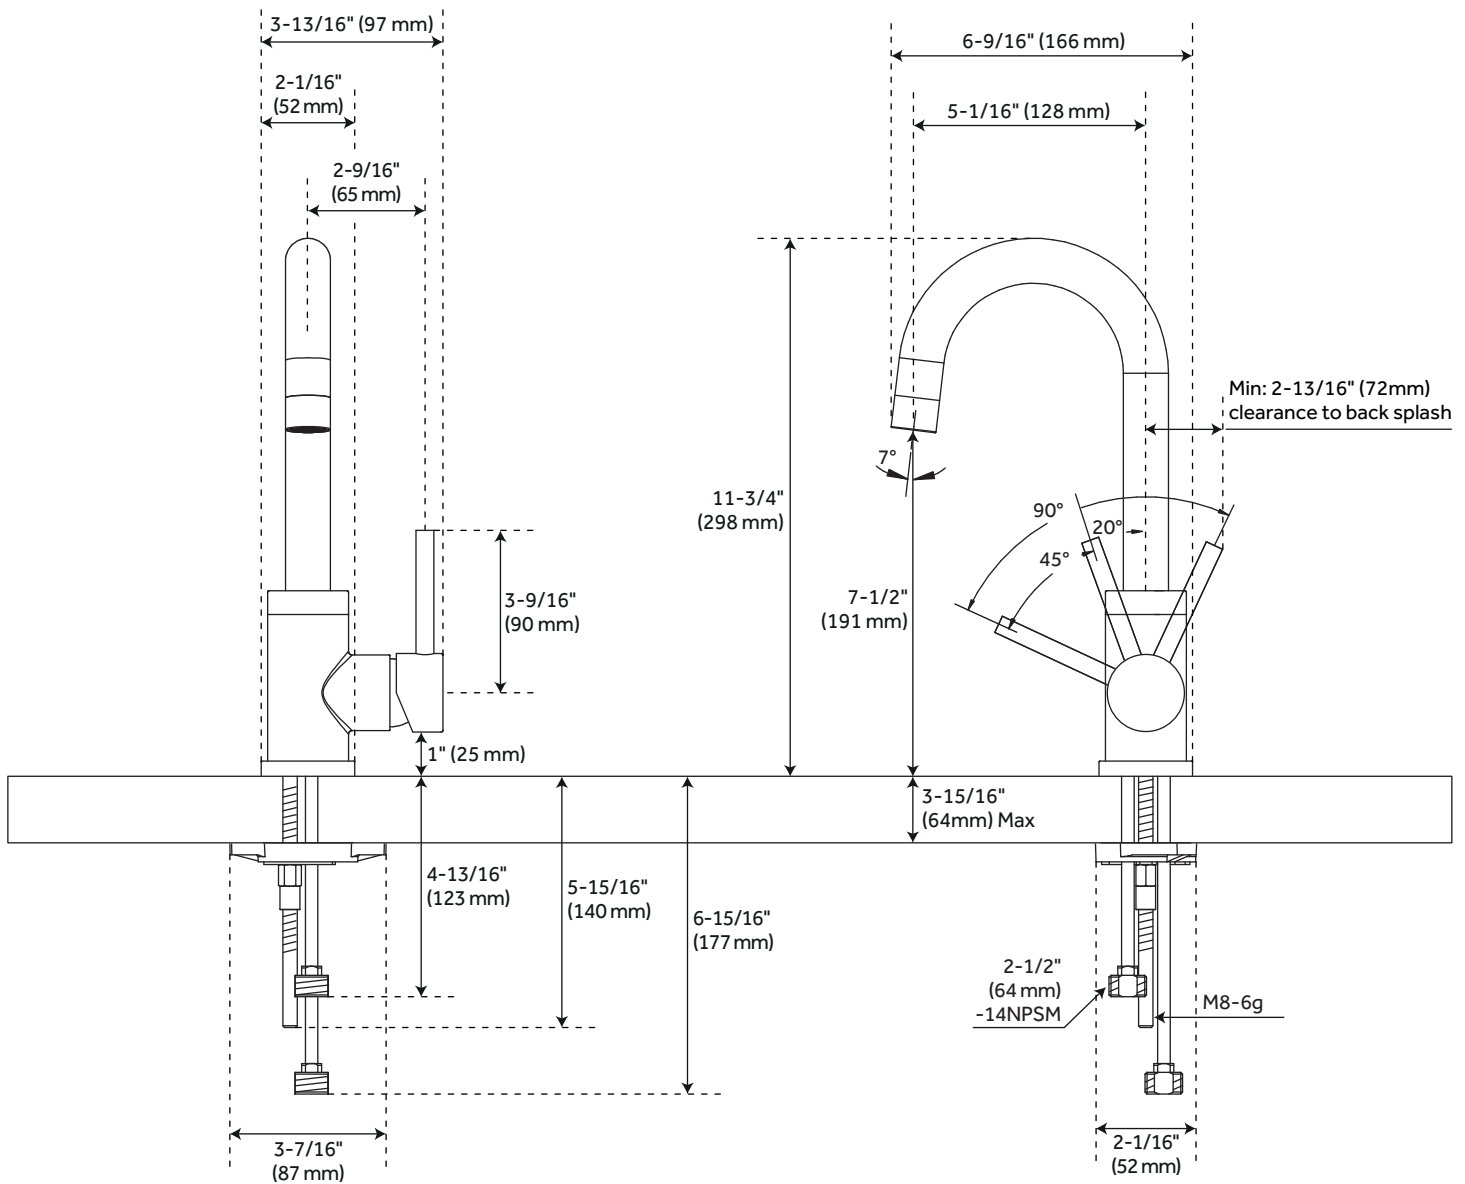

## FEATURES

Installation Type: Single-Hole  
Design: Modern  
Material: Brass  
Length: 3-13/16"  
Width: 6-9/16"  
Height: 11-3/4"  
Base Plate Diameter: 2-1/16"  
Faucet Centers: Single-Hole  
Drain Included: No  
Faucet Material: Metal  
Handle Type: Lever  
Handle Length: 3-9/16"  
Flow Rate: 1.75 gpm (6.6 L/min) @60 psi  
Kitchen Faucet Holes: 1  
Max. Countertop Thickness: 3-15/16"  
Height To Spout: 7-1/2"  
Spout Reach: 5-1/16"  
Swivel Spout: true  
Handle Height: 1"  
Ceramic Disc Cartridges: Yes  
Hot and Cold Indicators: No

# RAVENEL SINGLE-HOLE BAR FAUCET

---

SKU: 948525

Code: SH449003, SHXCRA103

# RAVENEL SINGLE-HOLE BAR FAUCET

SKU: 948525

SHXCRA103

All dimensions and specifications are nominal and may vary. Use actual products for accuracy in critical situations.