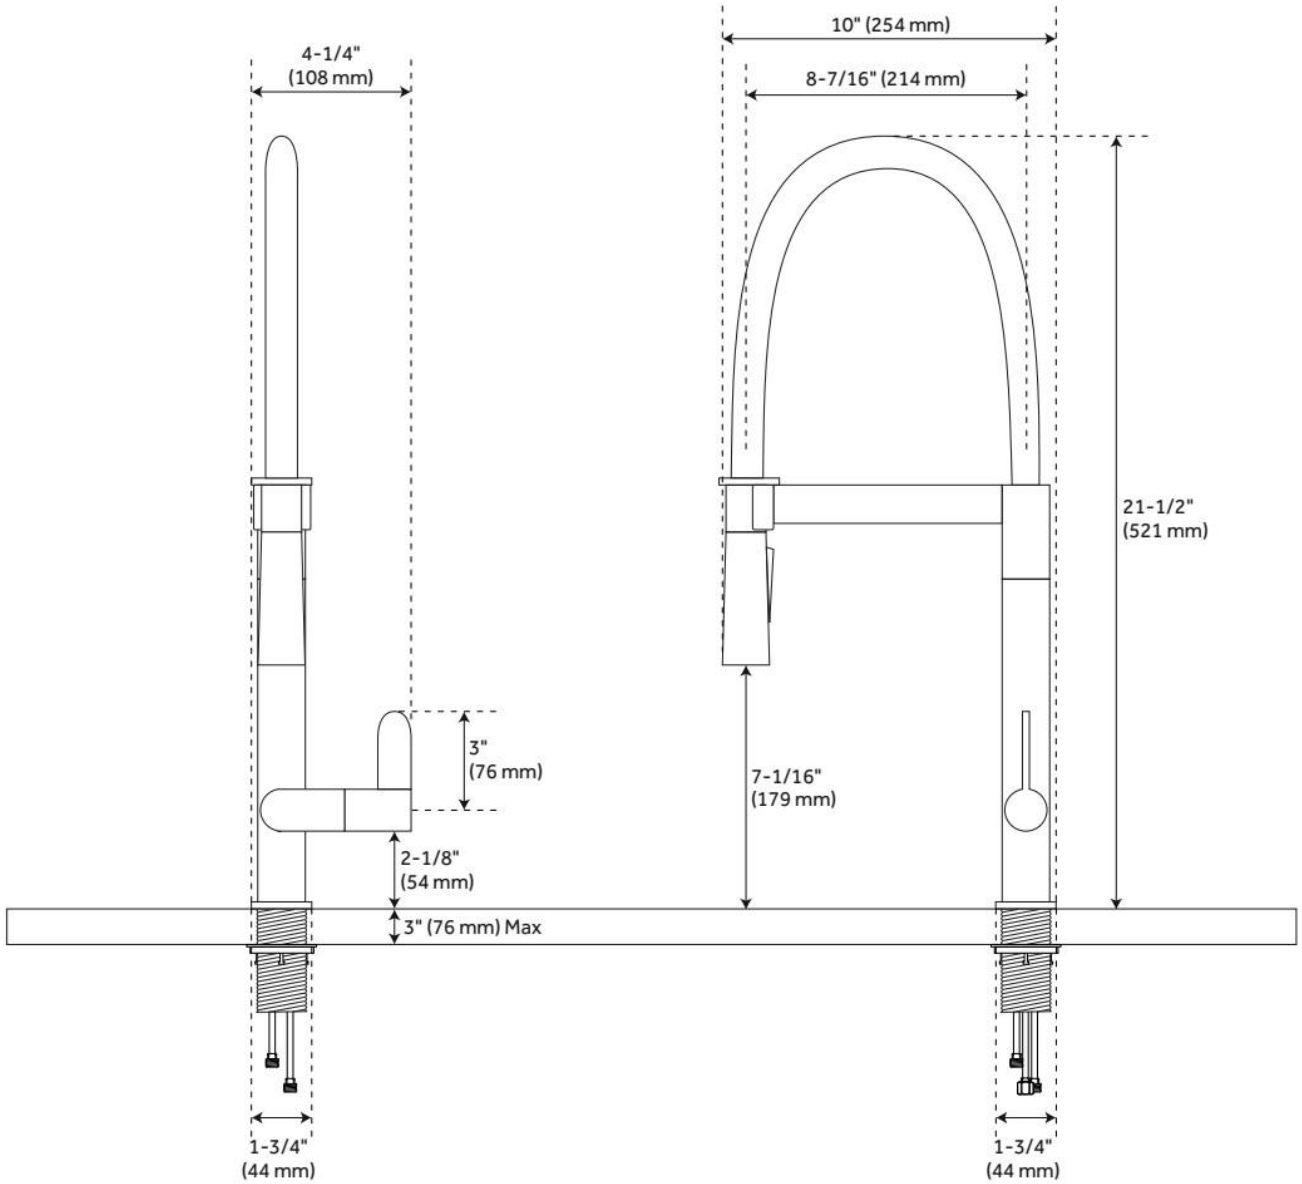

OCALA SINGLE-HOLE KITCHEN FAUCET WITH PULL-DOWN SPRING SPOUT

SKU: 948533
Code: SHXCOC100

FEATURES

Material: Metal construction for strength and durability
Installation Type: Single-Hole
Flow Rate: 1.75 gpm (6.6 L/min) @ 60 psi
Spray Type: Stream
Cartridge Type: Ceramic Disc
Swivel Spout: Yes

ASME A112.18.1/CSA B125.1, NSF/ANSI 372, NSF/ANSI 61, NSF/ANSI/CAN 61, NSF/ANSI/CAN 61-9:Q≤1, CEC Listed, Massachusetts Accepted, LISTED ID: SHXCOC100ZSS, SHXCOC100CP, SHXCOC100MB

ADDITIONAL FEATURES

- Spring action wand.
- Two function spray head.
- 360° swivel spout.

REVISED 5/21/2024

OCALE SINGLE-HOLE KITCHEN FAUCET WITH PULL-DOWN SPRING SPOUT

SKU: 948533
Code: SHXCOC100

REVISED 5/21/2024