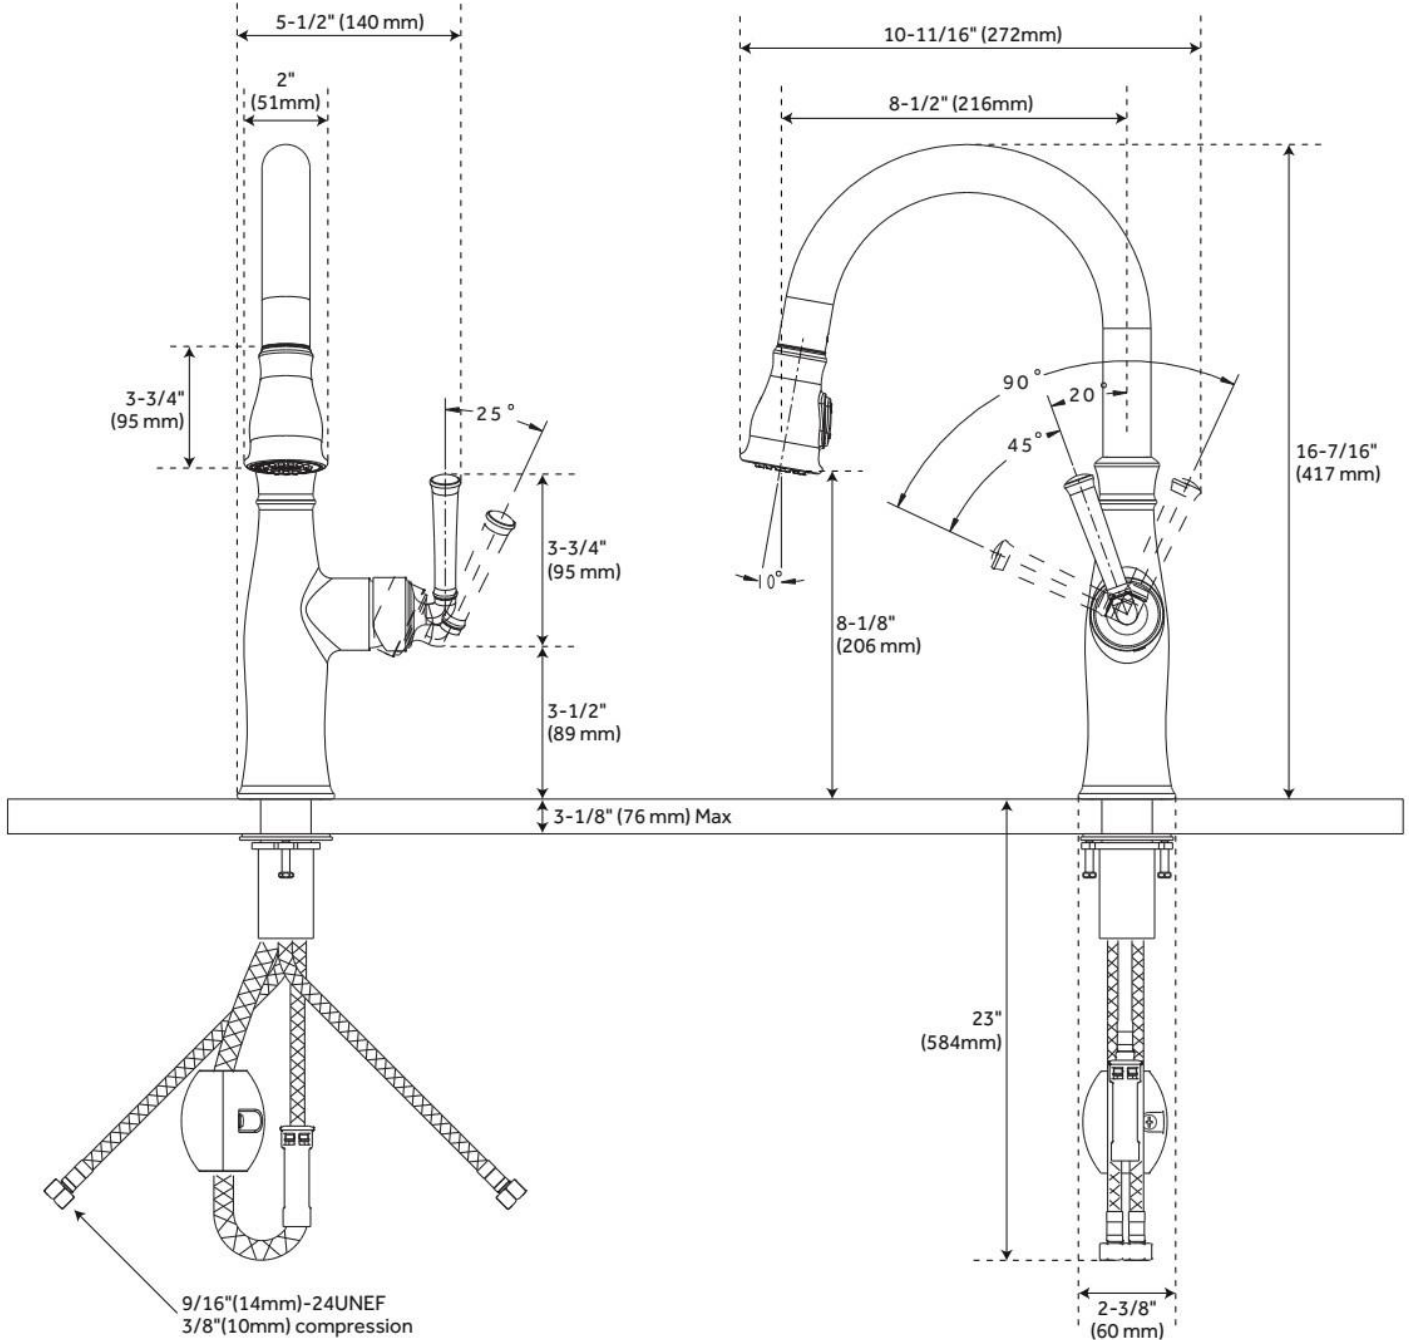

# WILLISTON SINGLE-HOLE PULL-DOWN KITCHEN FAUCET

SKU: 948537  
Code: SHXCWL102

## FEATURES

Material: Metal construction for strength and durability  
Installation Type: Single-Hole  
Flow Rate: 1.75 gpm (6.6 L/min) @ 60 psi  
Spray Type: Stream  
Cartridge Type: Ceramic Disc  
Swivel Spout: Yes

## ADDITIONAL FEATURES

- 2-function sprayer: stream and aerated spray.
- Button has to be held down for spray mode.
- 360° swivel spout.
- Braided nylon supplies.

REVISED 5/21/2024

# WILLISTON SINGLE-HOLE PULL-DOWN KITCHEN FAUCET

SKU: 948537  
Code: SHXCWL102

REVISED 5/21/2024