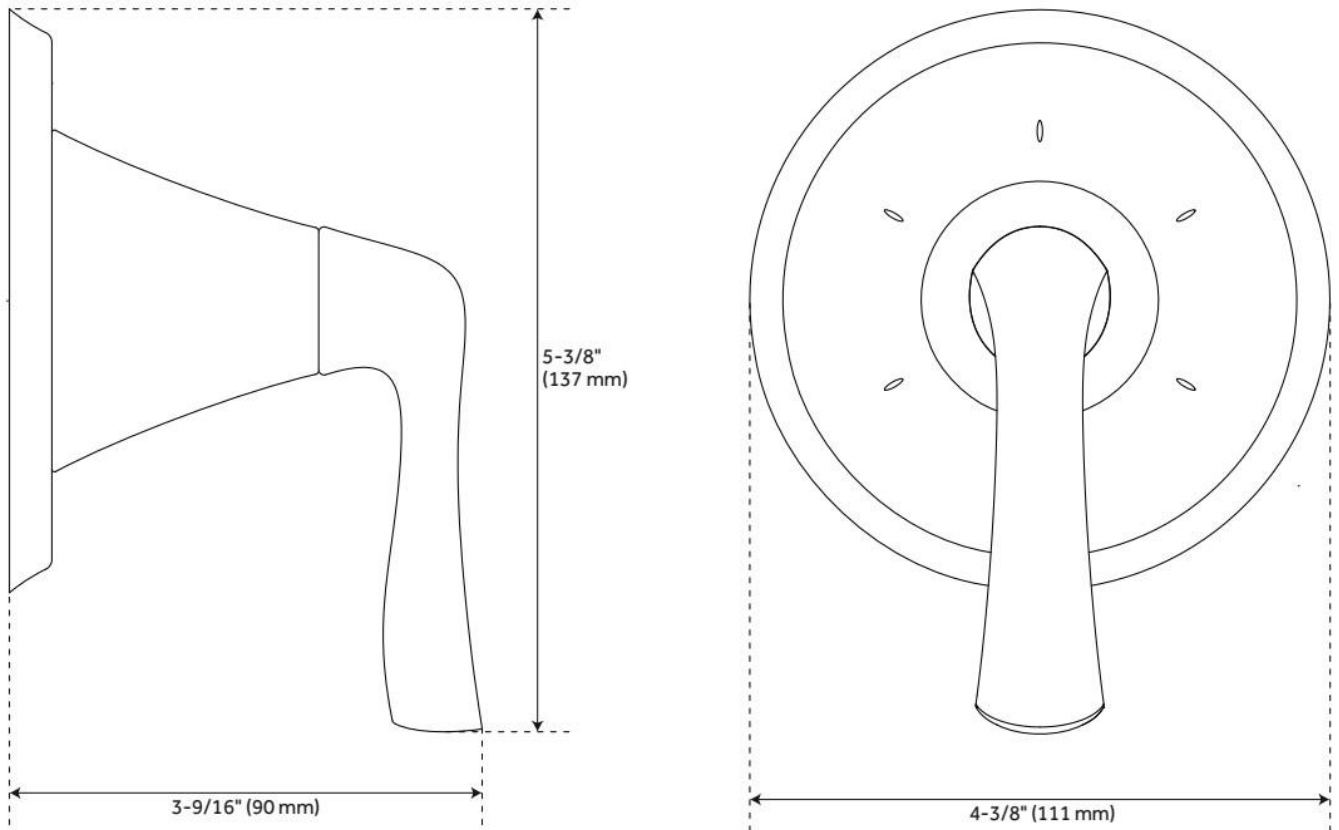

PROVINCETOWN IN-WALL SHOWER DIVERTER

SKU: 948542

Code: SHPR9005N, SH6103

FEATURES

Material: Metal

ASME A112.18.1/CSA B125.1, ASME A112.18.2/CSA B125.2, ICC/ANSI A117.1, Massachusetts Accepted, LISTED ID: SHPR9005N*, SH6103

ADDITIONAL FEATURES

- Six total settings allow for shared water flow between outlets, giving you the ability to use two functions at once.
- Available Single-Function Diverter Valve Cartridge restricts water flow to one outlet at a time.
- Not intended as a shut off valve.

REVISED 10/15/2024

PROVINCETOWN IN-WALL SHOWER DIVERTER

SKU: 948542

Code: SHPR9005N, SH6103

REVISED 10/15/2024

3-WAY IN-WALL DIVERTER ROUGH-IN VALVE - 3/4"

SKU: 446519
Code: SH6103

FEATURES

Material: Brass
Cartridge Type: Ceramic Disc

IAPMO, ASME A112.18.1/CSA B125.1, ASME A112.18.2/CSA B125.2, Massachusetts Accepted, LISTED ID: SH6103

ADDITIONAL FEATURES

- Six total settings allow for shared water flow between outlets, giving you the ability to use two functions at once.
- Ceramic cartridge.
- Available Single-Function Diverter Valve Cartridge restricts water flow to one outlet at a time.
- Not intended as a shut off valve.
- For installations only requiring 2 outlets, the 3rd outlet may be looped into one of the existing pipes.
- Compatible with Beasley, Berwyn, Boca Raton, Drea, Edenton, Elita, Greyfield, Gunther, Hibiscus, Key West, Lentz, Lexia, Pendleton, Pinecrest, Provincetown, Rigi, Sefina, Vassor and Vilamonte Diverter Trims.