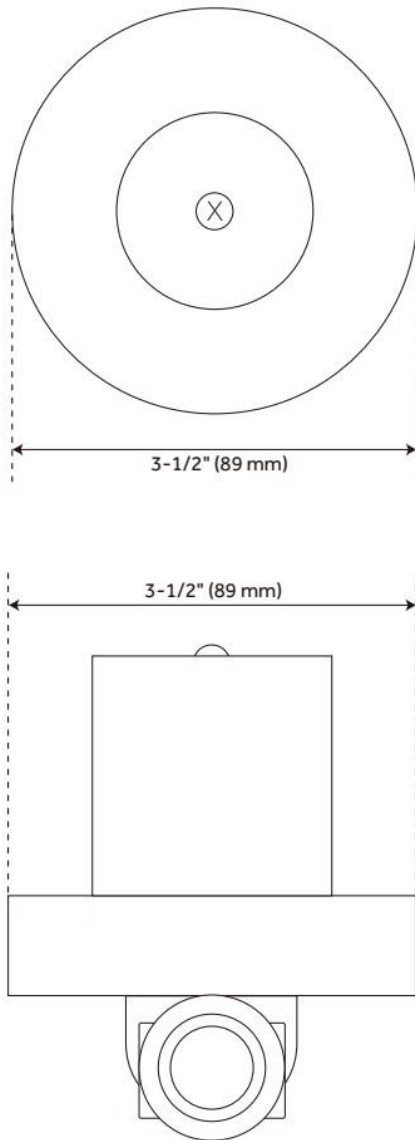

VOLUME CONTROL ROUGH-IN VALVE

SKU: 948546
Code: SH6020, SH6040

REVISED 5/31/2024