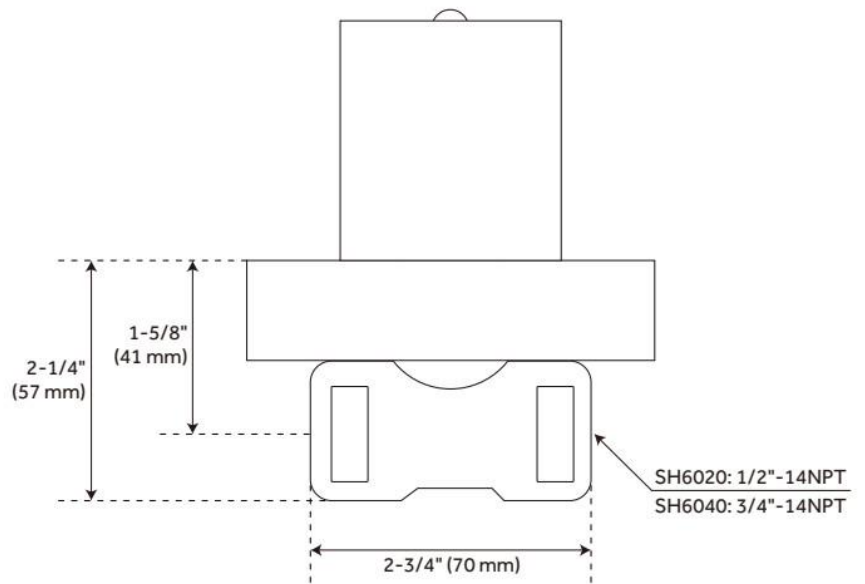

VOLUME CONTROL ROUGH-IN VALVE

SKU: 948546
Code: SH6020, SH6040

FEATURES

ASME A112.18.1/CSA B125.1, Massachusetts Accepted, LISTED ID: SH6020, SH6040

ADDITIONAL FEATURES

- Intended for use with a thermostatic valve and trim.
- Bronze valve body.
- Ceramic cartridge.

REVISED 2/17/2025

VOLUME CONTROL ROUGH-IN VALVE

SKU: 948546

Code: SH6020, SH6040

REVISED 2/17/2025