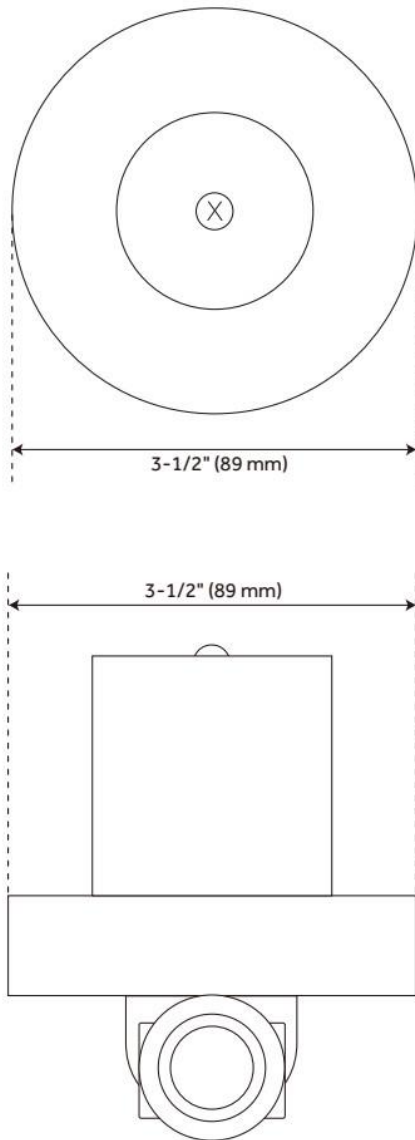

VOLUME CONTROL ROUGH-IN VALVE

SKU: 948546
Code: SH6020, SH6040

FEATURES

ASME A112.18.1/CSA B125.1, Massachusetts Accepted, LISTED ID: SH6020, SH6040

ADDITIONAL FEATURES

- Intended for use with a thermostatic valve and trim.
- Bronze valve body.
- Ceramic cartridge.

REVISED 2/17/2025

VOLUME CONTROL ROUGH-IN VALVE

SKU: 948546

Code: SH6020, SH6040

REVISED 2/17/2025