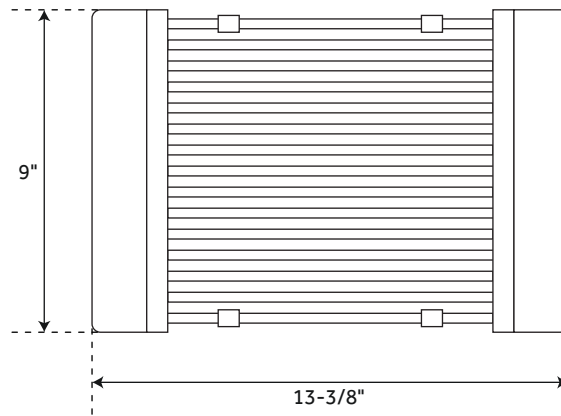

PLASTIC RINSE BASKET

FOR 32" WORKSPACE STAINLESS STEEL UNDERMOUNT KITCHEN SINK

SKU: 948547

FEATURES

Material: Plastic
Length Open: 18-1/2"
Width Open: 9"
Height Open: 3-3/4"
Length Closed: 13-3/8"
Width Closed: 9"
Height Closed: 3-3/4"

CODE: SHWORKPB

METAL RINSE BASKET

FOR 32" WORKSPACE STAINLESS STEEL UNDERMOUNT KITCHEN SINK

SKU: 948547

FEATURES

Material: Stainless Steel
Length Open: 20-1/2"
Width Open: 11-3/8"
Height Open: 3-3/4"
Length Closed: 15-3/4"
Width Closed: 11-3/8"
Height Closed: 3-3/4"