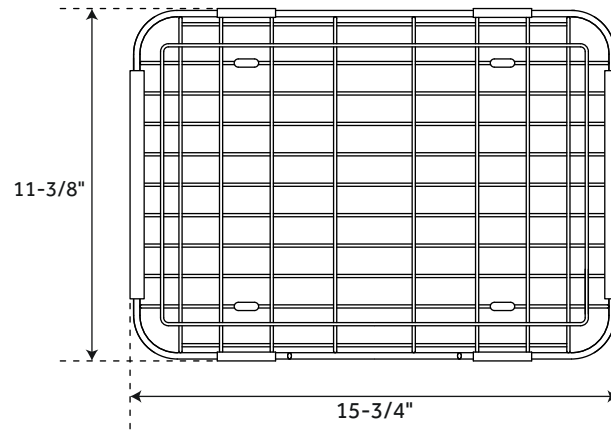

PLASTIC RINSE BASKET

FOR 32" WORKSPACE STAINLESS STEEL UNDERMOUNT KITCHEN SINK

SKU: 948547

FEATURES

Material: Plastic
Length Open: 18-1/2"
Width Open: 9"
Height Open: 3-3/4"
Length Closed: 13-3/8"
Width Closed: 9"
Height Closed: 3-3/4"

CODE: SHWORKPB

METAL RINSE BASKET

FOR 32" WORKSPACE STAINLESS STEEL UNDERMOUNT KITCHEN SINK

SKU: 948547

FEATURES

Material: Stainless Steel
Length Open: 20-1/2"
Width Open: 11-3/8"
Height Open: 3-3/4"
Length Closed: 15-3/4"
Width Closed: 11-3/8"
Height Closed: 3-3/4"