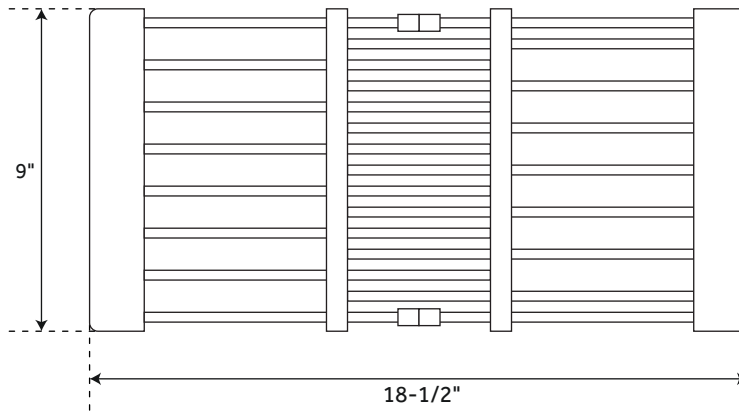

PLASTIC RINSE BASKET

FOR 32" WORKSPACE STAINLESS STEEL UNDERMOUNT KITCHEN SINK

SKU: 948547

FEATURES

Material: Plastic
Length Open: 18-1/2"
Width Open: 9"
Height Open: 3-3/4"
Length Closed: 13-3/8"
Width Closed: 9"
Height Closed: 3-3/4"

CODE: SHWORKPB

METAL RINSE BASKET

FOR 32" WORKSPACE STAINLESS STEEL UNDERMOUNT KITCHEN SINK

SKU: 948547

FEATURES

Material: Stainless Steel
Length Open: 20-1/2"
Width Open: 11-3/8"
Height Open: 3-3/4"
Length Closed: 15-3/4"
Width Closed: 11-3/8"
Height Closed: 3-3/4"