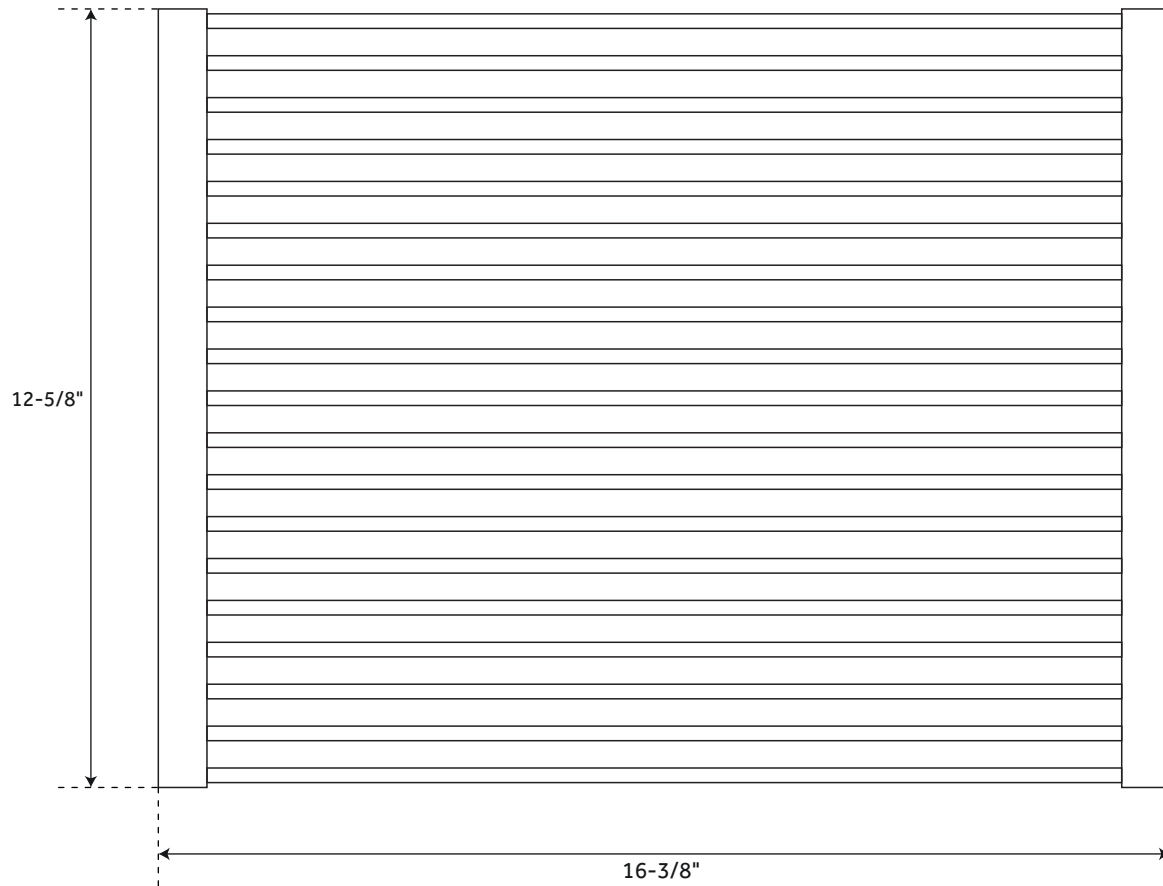

ROLLING MAT DRAIN BOARD

FOR 32" WORKSPACE STAINLESS STEEL UNDERMOUNT KITCHEN SINK

SKU: 948547

FEATURES

Material: Stainless Steel
Length: 16-3/8"
Width: 12-5/8"

SIGNATURE HARDWARE LIFETIME WARRANTY

See website for warranty information