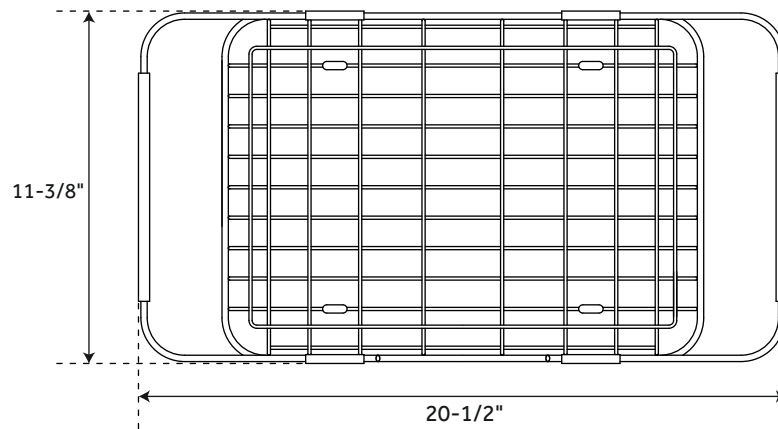

PLASTIC RINSE BASKET

FOR 32" WORKSPACE STAINLESS STEEL UNDERMOUNT KITCHEN SINK

SKU: 948547

FEATURES

Material: Plastic
Length Open: 18-1/2"
Width Open: 9"
Height Open: 3-3/4"
Length Closed: 13-3/8"
Width Closed: 9"
Height Closed: 3-3/4"

CODE: SHWORKPB

METAL RINSE BASKET

FOR 32" WORKSPACE STAINLESS STEEL UNDERMOUNT KITCHEN SINK

SKU: 948547

FEATURES

Material: Stainless Steel
Length Open: 20-1/2"
Width Open: 11-3/8"
Height Open: 3-3/4"
Length Closed: 15-3/4"
Width Closed: 11-3/8"
Height Closed: 3-3/4"