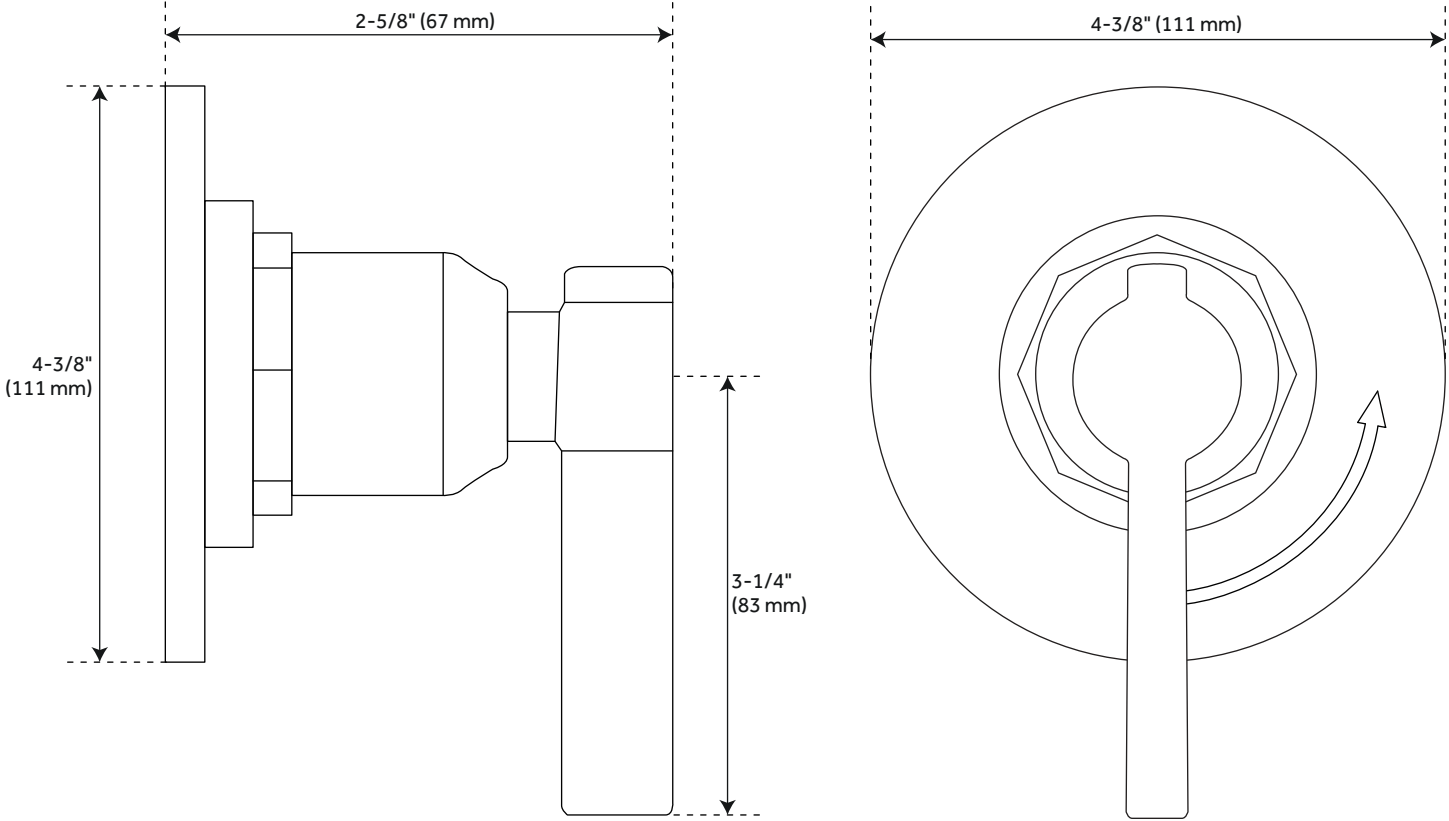

GREYFIELD IN-WALL SHOWER VOLUME CONTROL HANDLE

SKU: 948555

Code: SHGF9007, SHGF9007, SH6020, SHGF9007, SH6040

FEATURES

Installation Type: Wall Mount
Design: Modern
Material: Brass
Mounting Hardware Included: Yes
Assembly Required: No
Handle Type: Lever
Installation Type: Wall Mount
Valve Trim Width: 4-3/8"
Valve Trim Height: 4-3/8"
Valve Trim Diameter: 4-3/8"

REVISED 3/17/2023

GREYFIELD IN-WALL SHOWER VOLUME CONTROL HANDLE

SKU: 948555

Code: SHGF9007, SHGF9007, SH6020, SHGF9007, SH6040

ADDITIONAL FEATURES

- Metal handle.
- Wall thickness range: 1" to 1-3/4"
- For proper installation, requires use of a thermostatic valve and trim.
- Optional Rough-in Valve:
 - Brass valve body.
 - Ceramic cartridge.
 - Recommended valve installation depth 1-5/8" to 2-3/8"

REVISED 3/17/2023

GREYFIELD IN-WALL SHOWER VOLUME CONTROL HANDLE

SKU: 948555
SHGF9007, SHGF9007Z

All dimensions and specifications are nominal and may vary. Use actual products for accuracy in critical situations.

GREYFIELD OPTIONAL VOLUME CONTROL ROUGH-IN VALVE - 1/2" -OR- 3/4" CONNECTION

SKU: 948555
SH6020, SH6040

All dimensions and specifications are nominal and may vary. Use actual products for accuracy in critical situations.