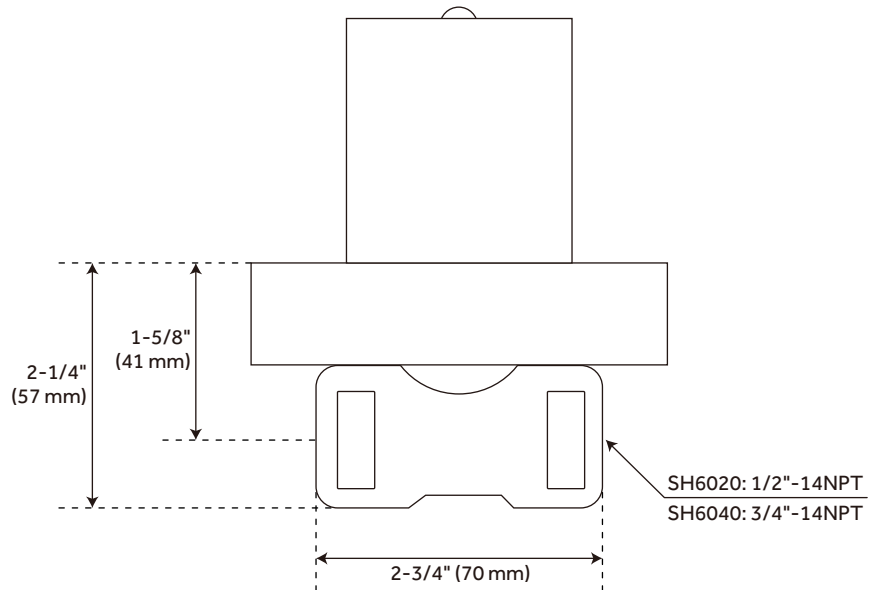

GREYFIELD IN-WALL SHOWER VOLUME CONTROL HANDLE

SKU: 948555

Code: SHGF9007, SHGF9007, SH6020, SHGF9007, SH6040

FEATURES

Installation Type: Wall Mount
Design: Modern
Material: Brass
Mounting Hardware Included: Yes
Assembly Required: No
Handle Type: Lever
Installation Type: Wall Mount
Valve Trim Width: 4-3/8"
Valve Trim Height: 4-3/8"
Valve Trim Diameter: 4-3/8"

REVISED 3/17/2023

GREYFIELD IN-WALL SHOWER VOLUME CONTROL HANDLE

SKU: 948555

Code: SHGF9007, SHGF9007, SH6020, SHGF9007, SH6040

ADDITIONAL FEATURES

- Metal handle.
- Wall thickness range: 1" to 1-3/4"
- For proper installation, requires use of a thermostatic valve and trim.
- Optional Rough-in Valve:
 - Brass valve body.
 - Ceramic cartridge.
 - Recommended valve installation depth 1-5/8" to 2-3/8"

REVISED 3/17/2023

GREYFIELD IN-WALL SHOWER VOLUME CONTROL HANDLE

SKU: 948555
SHGF9007, SHGF9007Z

All dimensions and specifications are nominal and may vary. Use actual products for accuracy in critical situations.

GREYFIELD OPTIONAL VOLUME CONTROL ROUGH-IN VALVE - 1/2" -OR- 3/4" CONNECTION

SKU: 948555
SH6020, SH6040

All dimensions and specifications are nominal and may vary. Use actual products for accuracy in critical situations.