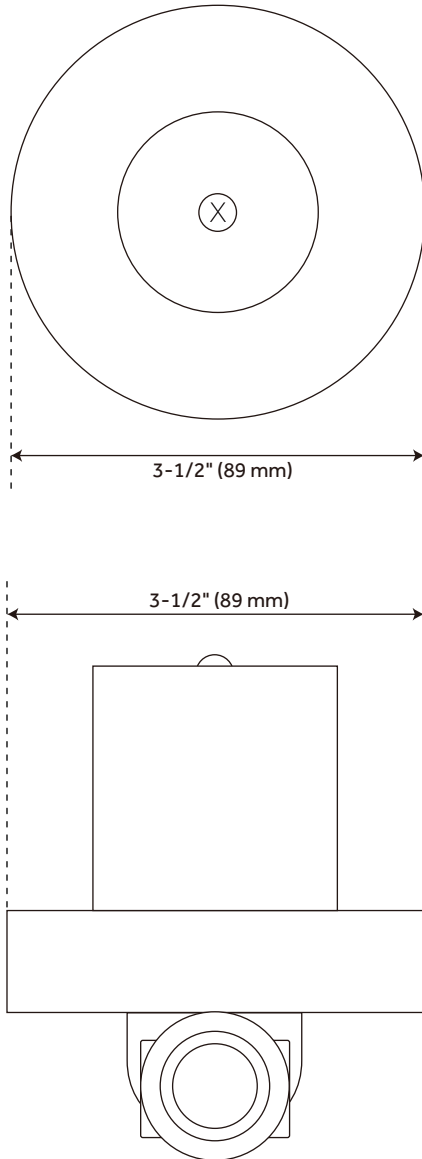

GREYFIELD IN-WALL SHOWER VOLUME CONTROL HANDLE

SKU: 948555

Code: SHGF9007, SHGF9007, SH6020, SHGF9007, SH6040

FEATURES

Installation Type: Wall Mount
Design: Modern
Material: Brass
Mounting Hardware Included: Yes
Assembly Required: No
Handle Type: Lever
Installation Type: Wall Mount
Valve Trim Width: 4-3/8"
Valve Trim Height: 4-3/8"
Valve Trim Diameter: 4-3/8"

REVISED 3/17/2023

GREYFIELD IN-WALL SHOWER VOLUME CONTROL HANDLE

SKU: 948555

Code: SHGF9007, SHGF9007, SH6020, SHGF9007, SH6040

ADDITIONAL FEATURES

- Metal handle.
- Wall thickness range: 1" to 1-3/4"
- For proper installation, requires use of a thermostatic valve and trim.
- Optional Rough-in Valve:
 - Brass valve body.
 - Ceramic cartridge.
 - Recommended valve installation depth 1-5/8" to 2-3/8"

REVISED 3/17/2023

GREYFIELD IN-WALL SHOWER VOLUME CONTROL HANDLE

SKU: 948555
SHGF9007, SHGF9007Z

All dimensions and specifications are nominal and may vary. Use actual products for accuracy in critical situations.

GREYFIELD OPTIONAL VOLUME CONTROL ROUGH-IN VALVE - 1/2" -OR- 3/4" CONNECTION

SKU: 948555
SH6020, SH6040

All dimensions and specifications are nominal and may vary. Use actual products for accuracy in critical situations.