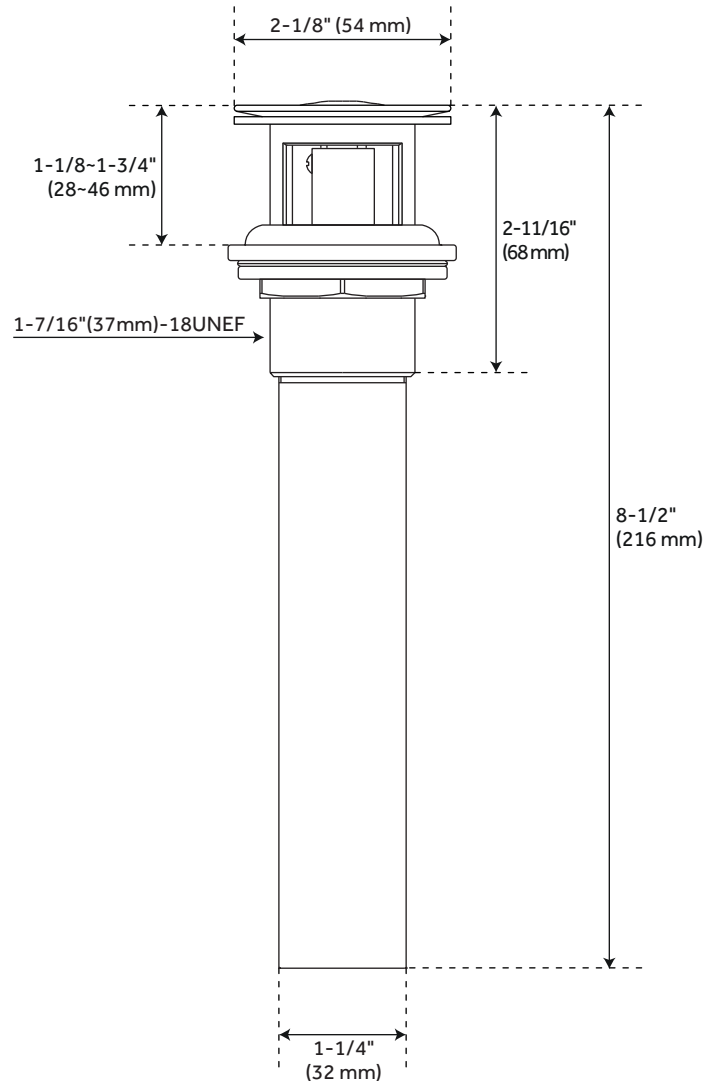

## FEATURES

Installation Type: Single-Hole  
Design: Modern  
Length: 2-1/8"  
Width: 7"  
Height: 8-1/4"  
Base Plate Diameter: 2-1/8"  
Faucet Centers: Single-Hole  
Overflow Hole: true  
Fits Drain Hole Size: 1-1/2"  
Drain Included: Yes  
Faucet Material: Brass  
Handle Type: Lever  
Handle Length: 3-3/8"  
IPS: 1/2"  
Flow Rate: 1.2 gpm (gallons per minute)  
Kitchen Faucet Holes: 1  
Max. Countertop Thickness: 2-1/2"  
Height To Spout: 3-7/8"  
Spout Reach: 5-3/8"  
Handle Height: 7-1/2"  
Ceramic Disc Cartridges: Yes  
Hot and Cold Indicators: No

## ADDITIONAL FEATURES

- Drain is only compatible with sinks that have an overflow.

REVISED 3/17/2023

# KEY WEST SINGLE-HOLE BATHROOM FAUCET

SKU: 948576  
SHWSCKW100

All dimensions and specifications are nominal and may vary. Use actual products for accuracy in critical situations.

# KEY WEST SINGLE-HOLE BATHROOM FAUCET POP-UP DRAIN

SKU: 948576  
SHWSCKW100

All dimensions and specifications are nominal and may vary. Use actual products for accuracy in critical situations.