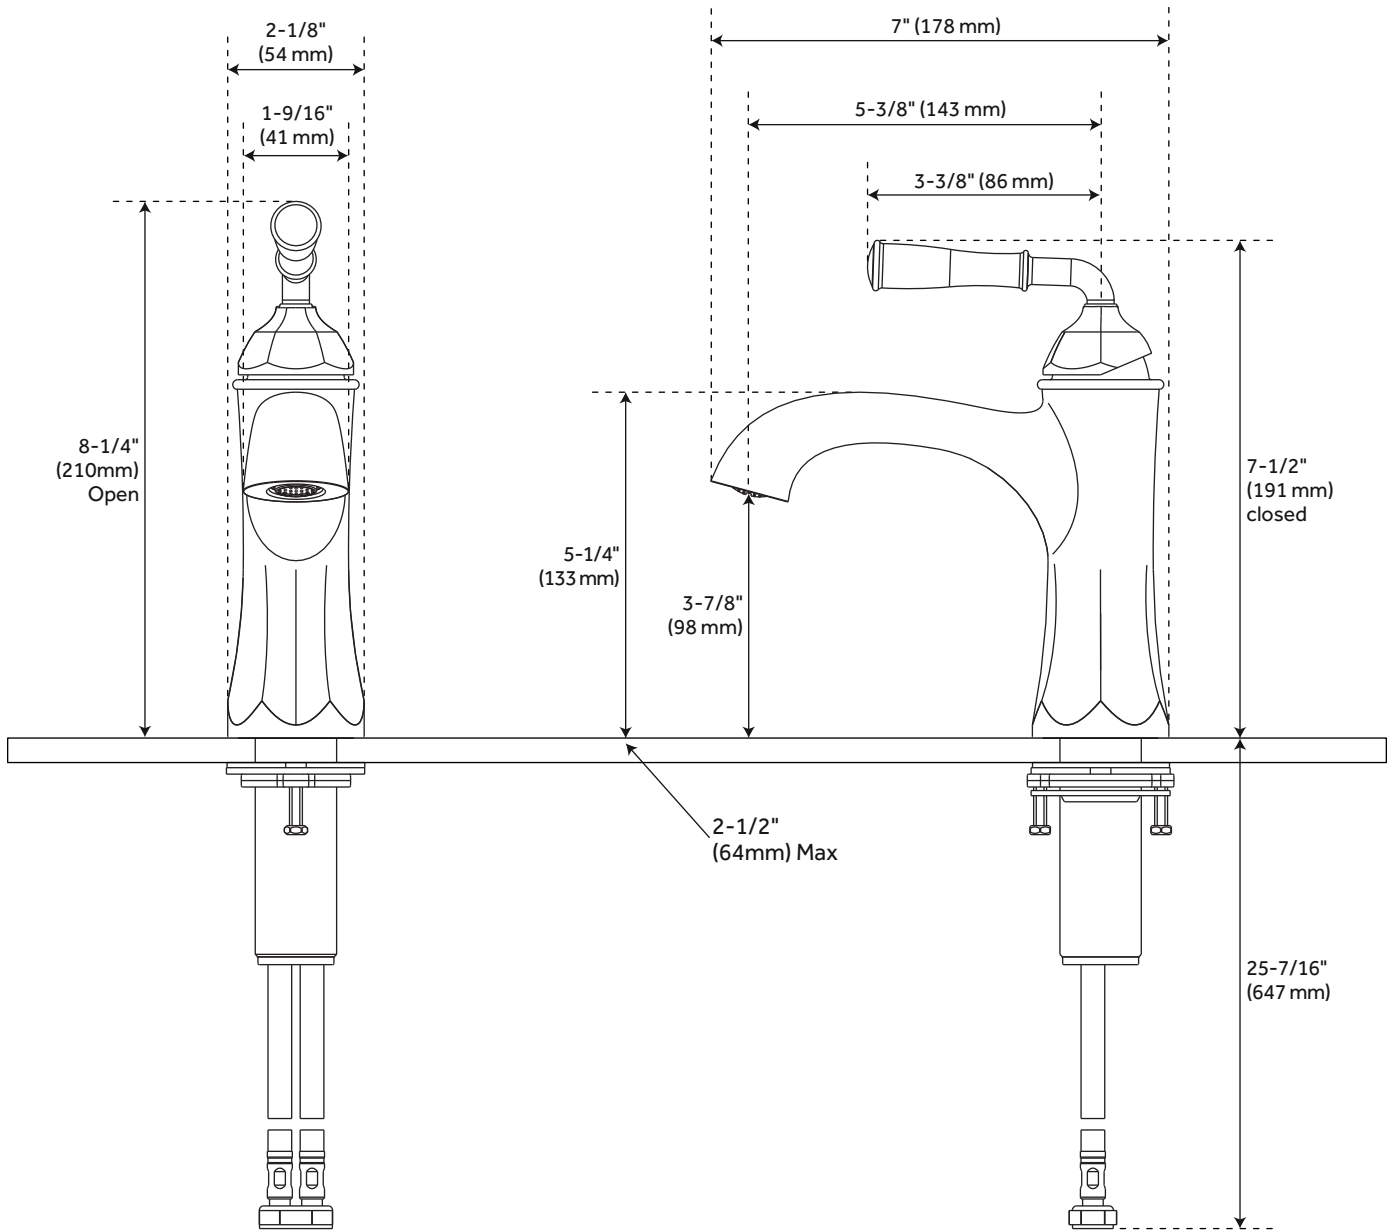

## FEATURES

Installation Type: Single-Hole  
Design: Modern  
Length: 2-1/8"  
Width: 7"  
Height: 8-1/4"  
Base Plate Diameter: 2-1/8"  
Faucet Centers: Single-Hole  
Overflow Hole: true  
Fits Drain Hole Size: 1-1/2"  
Drain Included: Yes  
Faucet Material: Brass  
Handle Type: Lever  
Handle Length: 3-3/8"  
IPS: 1/2"  
Flow Rate: 1.2 gpm (gallons per minute)  
Kitchen Faucet Holes: 1  
Max. Countertop Thickness: 2-1/2"  
Height To Spout: 3-7/8"  
Spout Reach: 5-3/8"  
Handle Height: 7-1/2"  
Ceramic Disc Cartridges: Yes  
Hot and Cold Indicators: No

# KEY WEST SINGLE-HOLE BATHROOM FAUCET

SKU: 948576

Code: SHWSCKW100, SHWSCKW100N

## ADDITIONAL FEATURES

- Drain is only compatible with sinks that have an overflow.

REVISED 3/17/2023

# KEY WEST SINGLE-HOLE BATHROOM FAUCET

SKU: 948576  
SHWSCKW100

All dimensions and specifications are nominal and may vary. Use actual products for accuracy in critical situations.