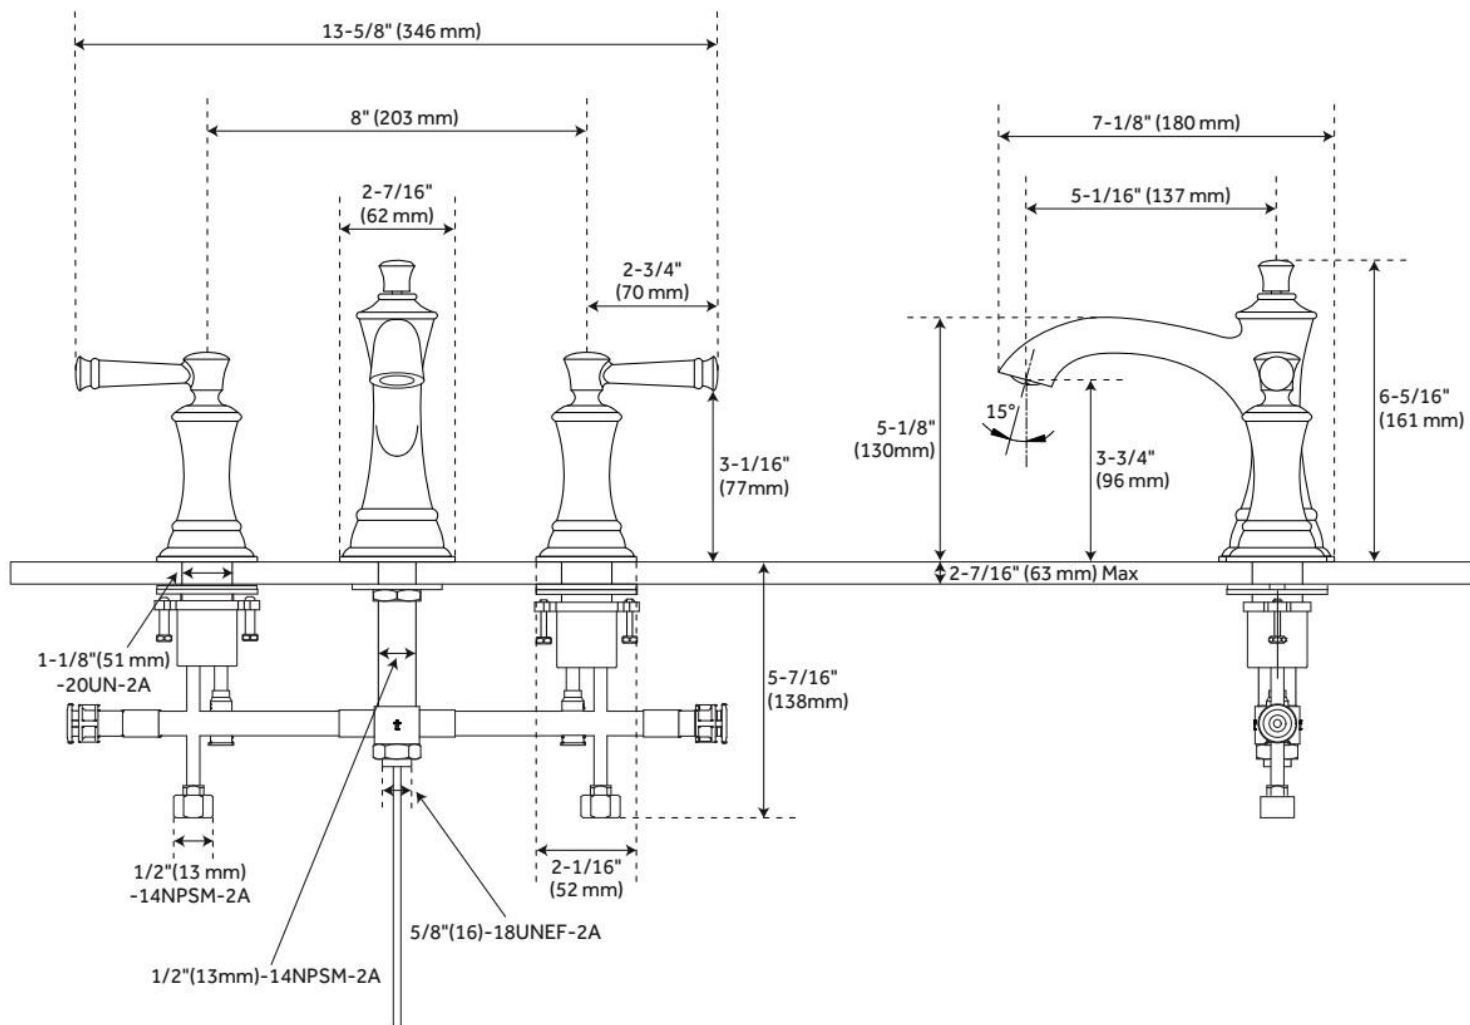

BEASLEY WIDESPREAD BATHROOM FAUCET

SKU: 948585

Code: SHWSCBE807

FEATURES

Material: Metal construction for strength and durability

Installation Type: Widespread

Flow Rate: 1.2 gpm (4.5 L/min) @ 60 psi

Cartridge Type: Ceramic Disc

Swivel Spout: No

Drain Type: Lift rod metal pop-up with overflow

ASME A112.18.1/CSA B125.1, NSF/ANSI 372, NSF/ANSI 61, NSF/ANSI/CAN 61, NSF/ANSI/CAN 61-9:Q≤1, ICC/ANSI A117.1, CEC Listed, CALGreen, WaterSense by IAPMO, Massachusetts Accepted, LISTED ID: SHWSCBE807*

ADDITIONAL FEATURES

- Drain is only compatible with sinks that have an overflow.
- Requires 3-hole installation.

REVISED 5/14/2024

BEASLEY WIDESPREAD BATHROOM FAUCET

SKU: 948585

Code: SHWSCBE807

REVISED 5/14/2024

BEASLEY WIDESPREAD BATHROOM FAUCET

SKU: 948585

Code: SHWSCBE807

REVISED 5/14/2024