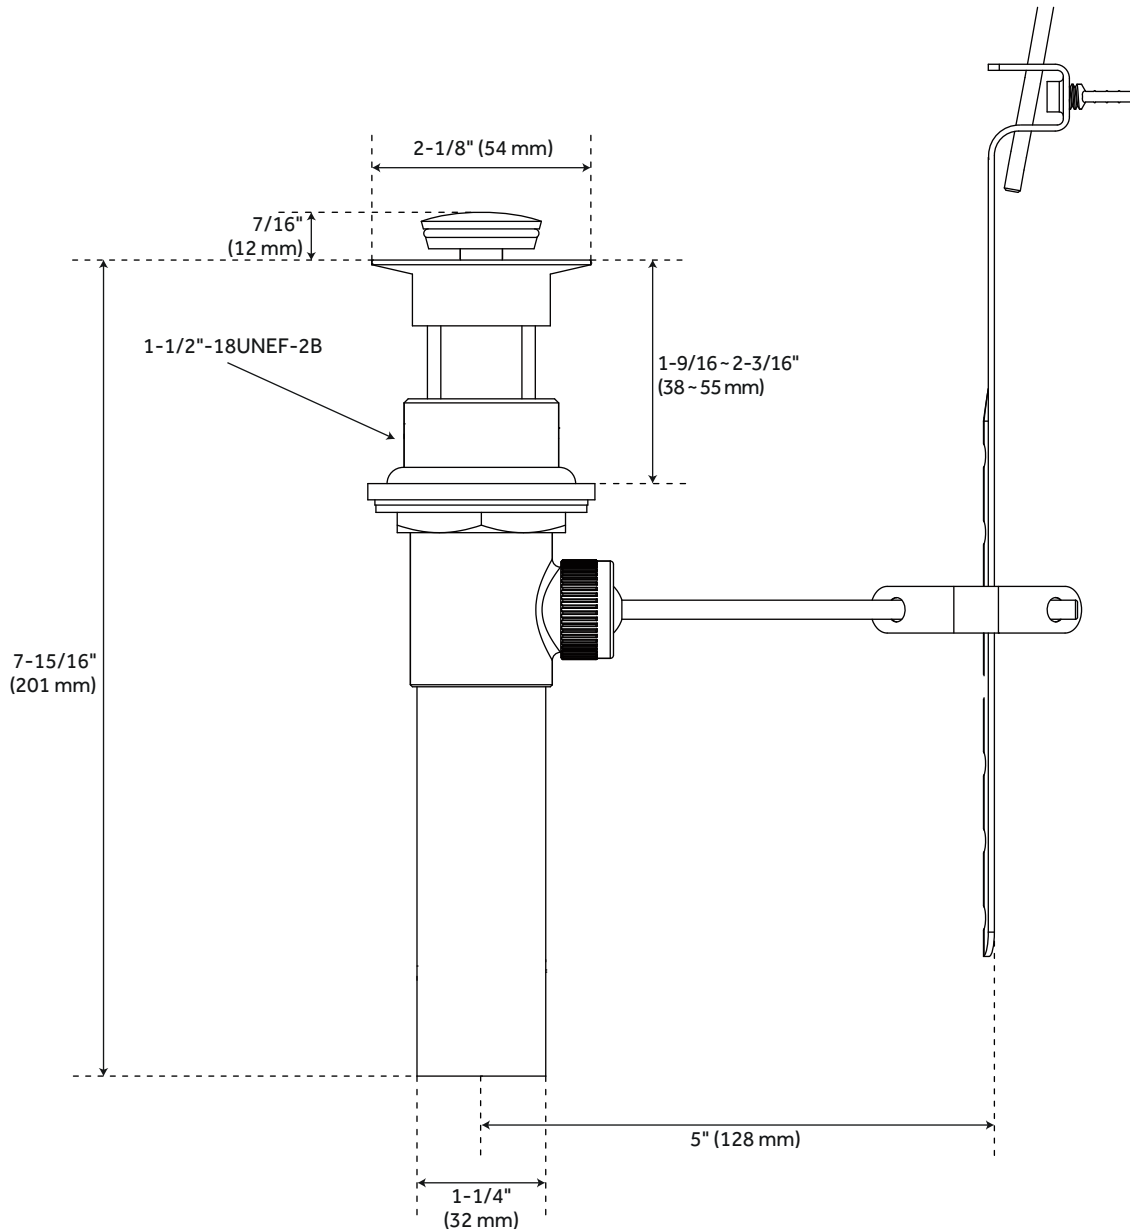

BOCA RATON WIDESPREAD BATHROOM FAUCET

SKU: 948586

Code: SHWSCBR800

ASME A112.18.1/CSA B125.1

FEATURES

Installation Type: Widespread
Design: Modern
Length: 10-3/4"
Width: 7-3/16"
Height: 3-7/16"
Base Plate Diameter: 2-7/16"
Faucet Centers: 8"
Overflow Hole: Yes
Fits Drain Hole Size: 1-1/2"
Drain Included: Yes
Faucet Material: Metal
Handle Type: Cross
Handle Length: 1-3/8"
IPS: 1/2"
Flow Rate: 1.2 gpm (gallons per minute)
Kitchen Faucet Holes: 3
Max. Countertop Thickness: 1-7/16"
Height To Spout: 1-5/8"
Spout Reach: 5-1/4"
Handle Height: 2-1/4"
Ceramic Disc Cartridges: Yes
Hot and Cold Indicators: Yes

REVISED 3/22/2023

BOCA RATON WIDESPREAD BATHROOM FAUCET

SKU: 948586

Code: SHWSCBR800

ADDITIONAL FEATURES

- Drain is only compatible with sinks that have an overflow.
- 6" - 16" installation spread.

REVISED 3/22/2023

BOCA RATON WIDESPREAD BATHROOM FAUCET

SKU: 948586
SHWSCBR800

All dimensions and specifications are nominal and may vary. Use actual products for accuracy in critical situations.

BOCA RATON WIDESPREAD BATHROOM FAUCET LIFT-ROD DRAIN

SKU: 948586
SHWSCBR800

All dimensions and specifications are nominal and may vary. Use actual products for accuracy in critical situations.