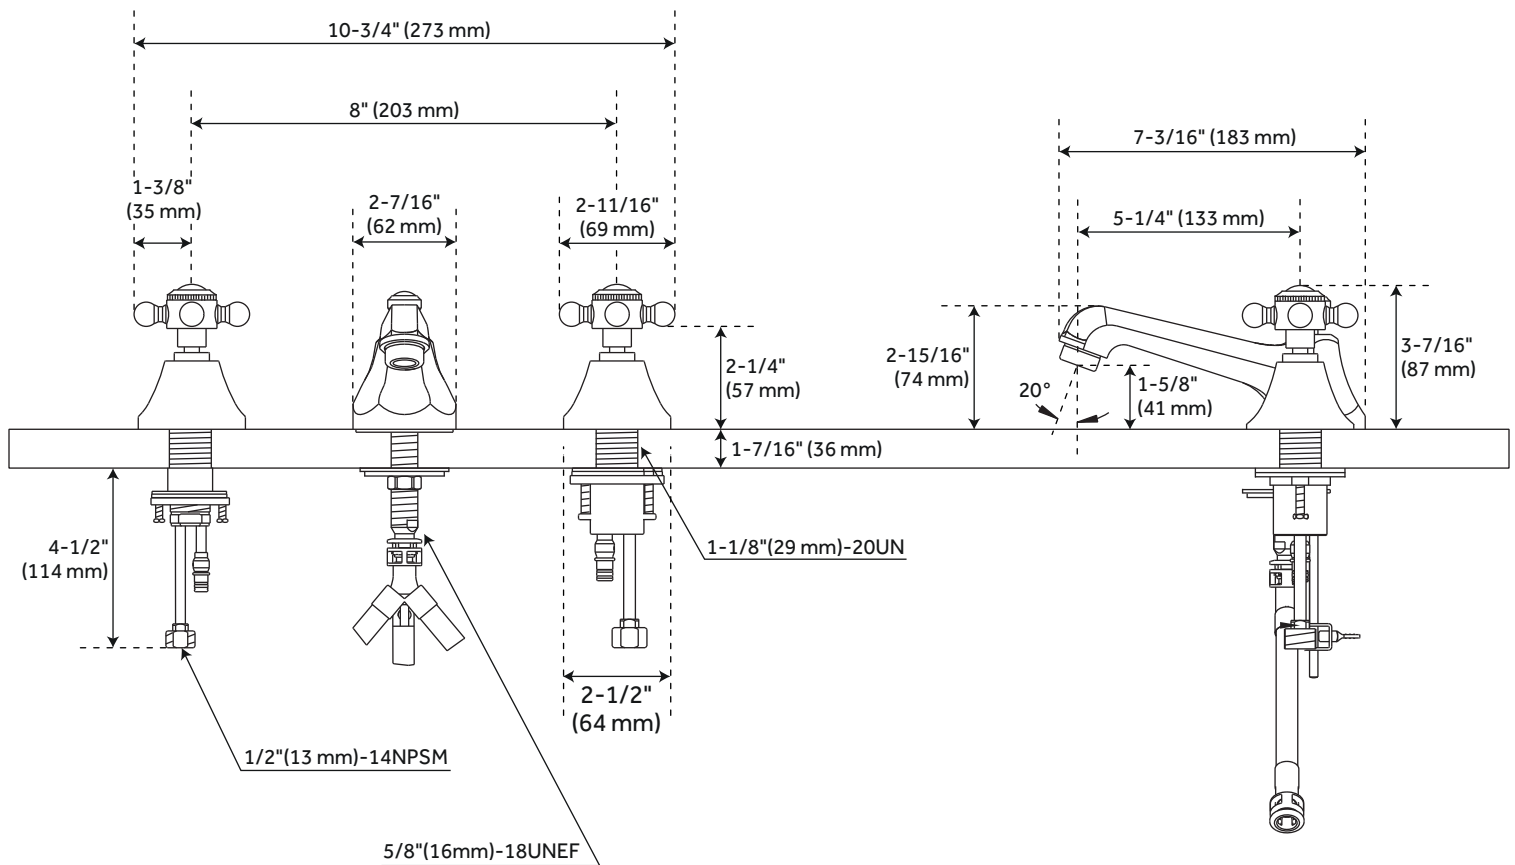

BOCA RATON WIDESPREAD BATHROOM FAUCET

SKU: 948586

Code: SHWSCBR800

ASME A112.18.1/CSA B125.1

FEATURES

Installation Type: Widespread
Design: Modern
Length: 10-3/4"
Width: 7-3/16"
Height: 3-7/16"
Base Plate Diameter: 2-7/16"
Faucet Centers: 8"
Overflow Hole: Yes
Fits Drain Hole Size: 1-1/2"
Drain Included: Yes
Faucet Material: Metal
Handle Type: Cross
Handle Length: 1-3/8"
IPS: 1/2"
Flow Rate: 1.2 gpm (gallons per minute)
Kitchen Faucet Holes: 3
Max. Countertop Thickness: 1-7/16"
Height To Spout: 1-5/8"
Spout Reach: 5-1/4"
Handle Height: 2-1/4"
Ceramic Disc Cartridges: Yes
Hot and Cold Indicators: Yes

REVISED 3/22/2023

BOCA RATON WIDESPREAD BATHROOM FAUCET

SKU: 948586

Code: SHWSCBR800

ADDITIONAL FEATURES

- Drain is only compatible with sinks that have an overflow.
- 6" - 16" installation spread.

REVISED 3/22/2023

BOCA RATON WIDESPREAD BATHROOM FAUCET

SKU: 948586
SHWSCBR800

All dimensions and specifications are nominal and may vary. Use actual products for accuracy in critical situations.

BOCA RATON WIDESPREAD BATHROOM FAUCET LIFT-ROD DRAIN

SKU: 948586
SHWSCBR800

All dimensions and specifications are nominal and may vary. Use actual products for accuracy in critical situations.