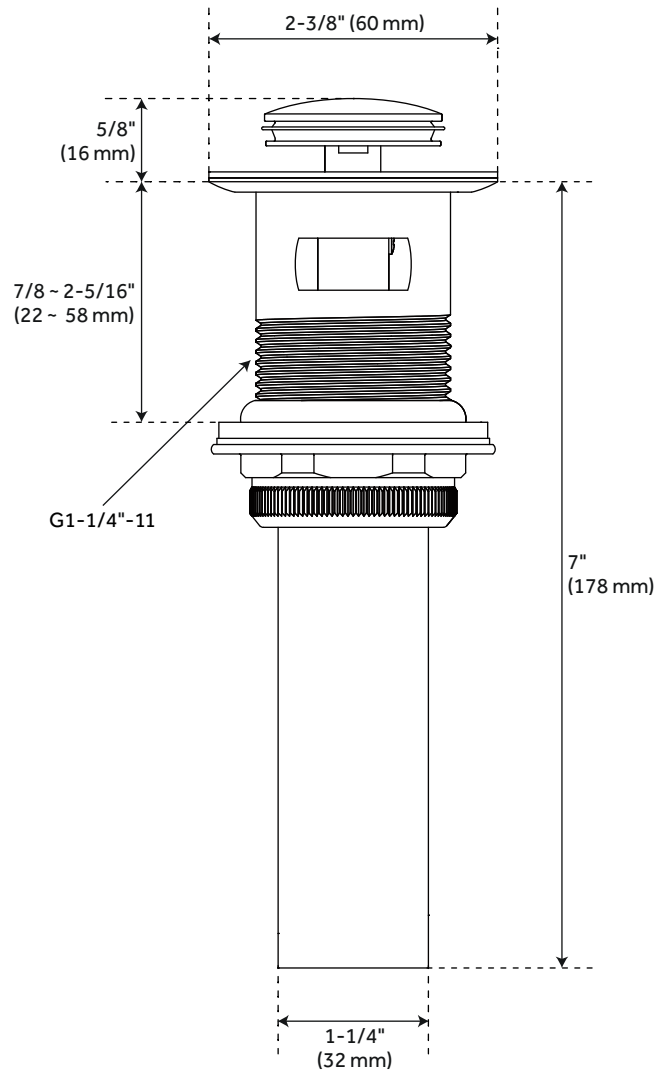

GREYFIELD WIDESPREAD BATHROOM FAUCET

SKU: 948591

Code: SHWSCGF807, SH482746, SH482747

FEATURES

Installation Type: Widespread
Design: Modern
Length: 13-7/16"
Width: 6-9/16"
Height: 7-9/16"
Faucet Centers: 8"
Overflow Hole: true
Fits Drain Hole Size: 1-1/2"
Drain Included: Yes
Faucet Material: Metal
Handle Type: Lever
Handle Length: 2-3/4"
Base Plate Width: 2-1/8"
IPS: 1/2"
Flow Rate: 1.2 gpm (4.5 L/min) @ 60 psi
Kitchen Faucet Holes: 3
Max. Countertop Thickness: 2-5/16"
Height To Spout: 4-5/16"
Spout Reach: 5-1/8"
Handle Height: 2-1/2"
Ceramic Disc Cartridges: Yes
Hot and Cold Indicators: Yes

ASME A112.18.1/CSA B125.1

REVISED 3/17/2023

GREYFIELD WIDESPREAD BATHROOM FAUCET

SKU: 948591

Code: SHWSCGF807, SH482746, SH482747

ADDITIONAL FEATURES

- Drain is only compatible with sinks that have an overflow.
- Requires 3-hole installation.
- Metal handle.
- Metal spout.

REVISED 3/17/2023

GREYFIELD WIDESPREAD BATHROOM FAUCET POP-UP DRAIN

SKU: 948591
SHWSCGF800

All dimensions and specifications are nominal and may vary. Use actual products for accuracy in critical situations.