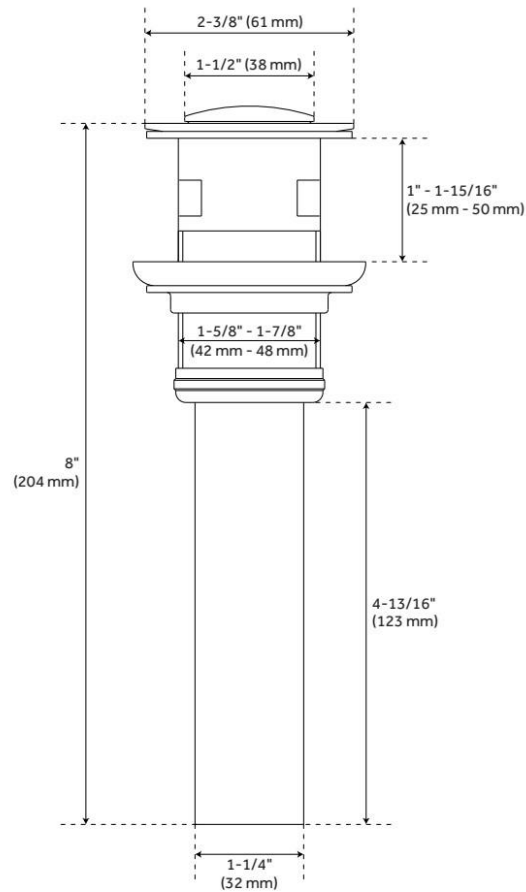

## FEATURES

Material: Metal construction for strength and durability

Installation Type: Widespread

Flow Rate: 1.2 gpm (4.5 L/min) @ 60 psi

Cartridge Type: Ceramic Disc

Swivel Spout: No

Drain Type: Lift rod metal pop-up with overflow

## ADDITIONAL FEATURES

- Drain is only compatible with sinks that have an overflow.
- Requires 3-hole installation.
- Metal handle.
- Metal spout.

REVISED 5/15/2024

# HIBISCUS WIDESPREAD BATHROOM FAUCET

SKU: 948592

Code: SHWSCHB807

REVISED 5/15/2024