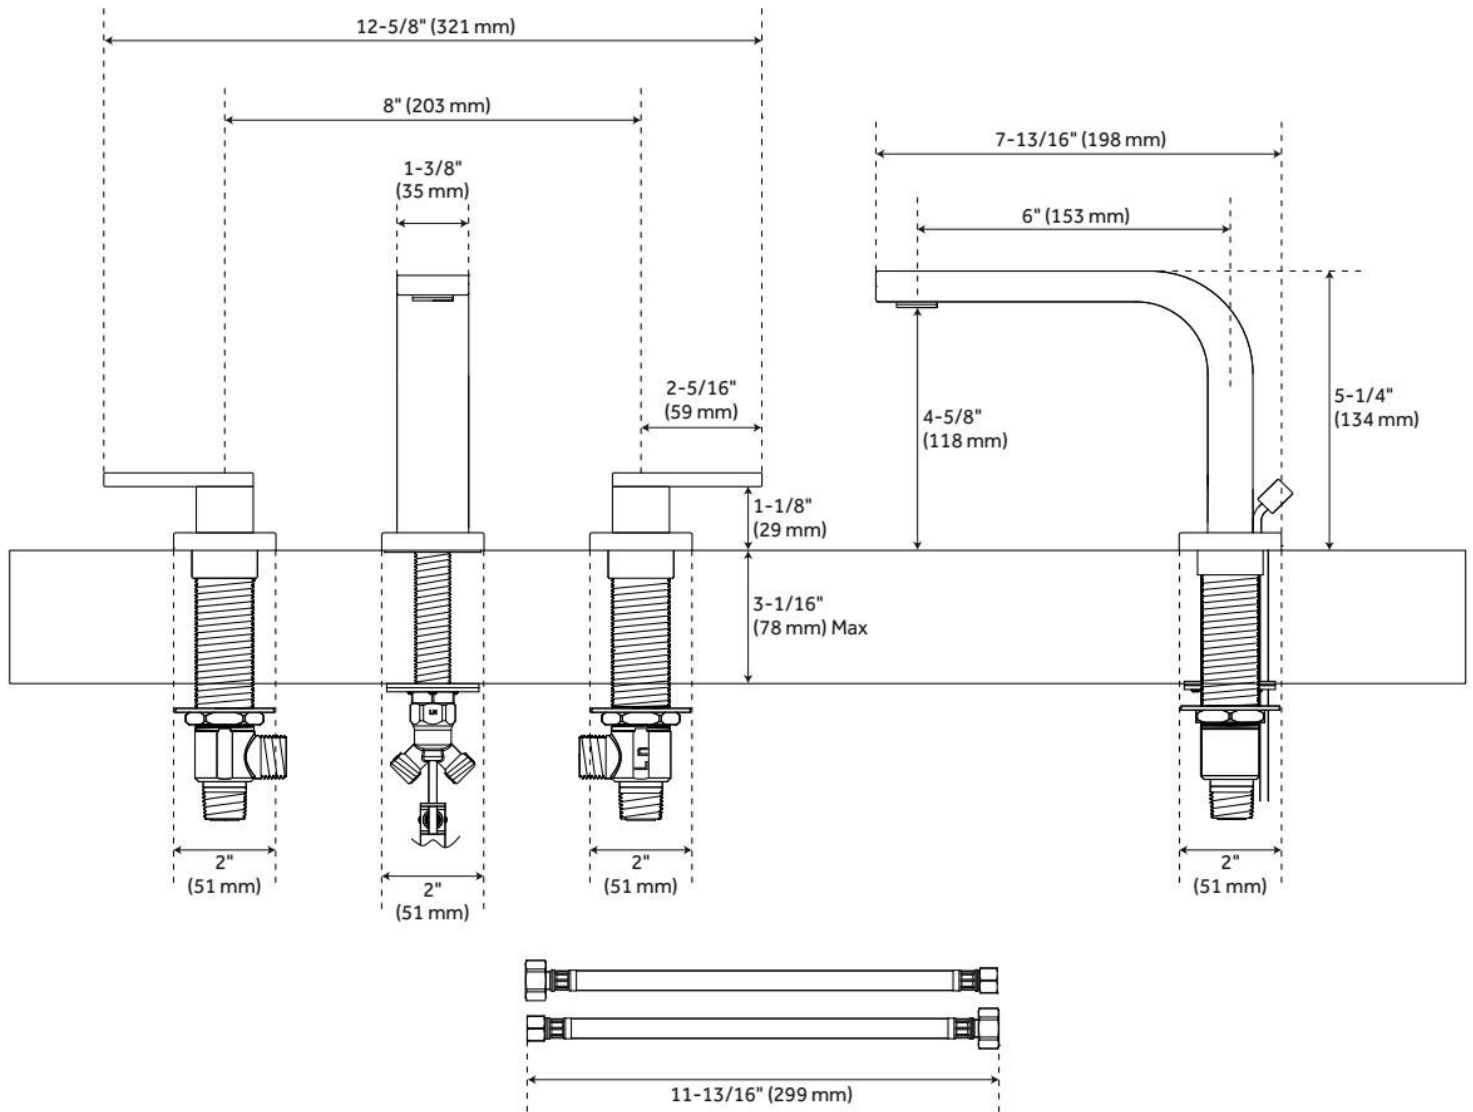

## FEATURES

Material: Metal construction for strength and durability

Installation Type: Widespread

Flow Rate: 1.2 gpm (4.5 L/min) @ 60 psi

Cartridge Type: Ceramic Disc

Swivel Spout: No

Drain Type: Lift rod metal pop-up with overflow

## ADDITIONAL FEATURES

- Drain is only compatible with sinks that have an overflow.
- Requires 3-hole installation.
- Metal handle.
- Metal spout.

REVISED 5/15/2024

# HIBISCUS WIDESPREAD BATHROOM FAUCET

SKU: 948592

Code: SHWSCHB807

REVISED 5/15/2024