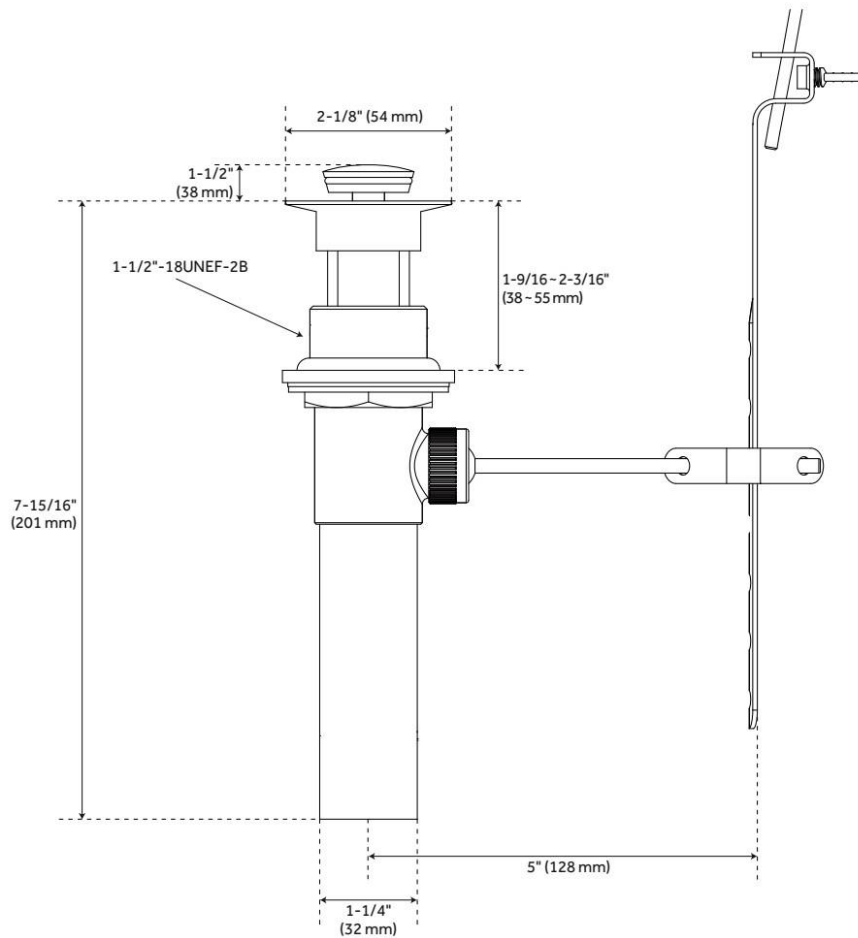

KEY WEST WIDESPREAD BATHROOM FAUCET

SKU: 948593

Code: SHWSCKW800, SHWSCKW800N

FEATURES

Material: Metal construction for strength and durability

Installation Type: Widespread

Flow Rate: 1.2 gpm (4.5 L/min) @ 60 psi

Cartridge Type: Ceramic Disc

Swivel Spout: No

Drain Type: Lift rod metal pop-up with overflow

ASME A112.18.1/CSA B125.1, NSF/ANSI/CAN 61-9:Q \leq 1, WaterSense by IAPMO, LISTED ID: SHWSCKW800**

ADDITIONAL FEATURES

- Drain is only compatible with sinks that have an overflow.
- 6" - 16" installation spread.

REVISED 5/21/2024

KEY WEST WIDESPREAD BATHROOM FAUCET

SKU: 948593

Code: SHWSCKW800, SHWSCKW800N

REVISED 5/21/2024

KEY WEST WIDESPREAD BATHROOM FAUCET

SKU: 948593

Code: SHWSCKW800, SHWSCKW800N

REVISED 5/21/2024