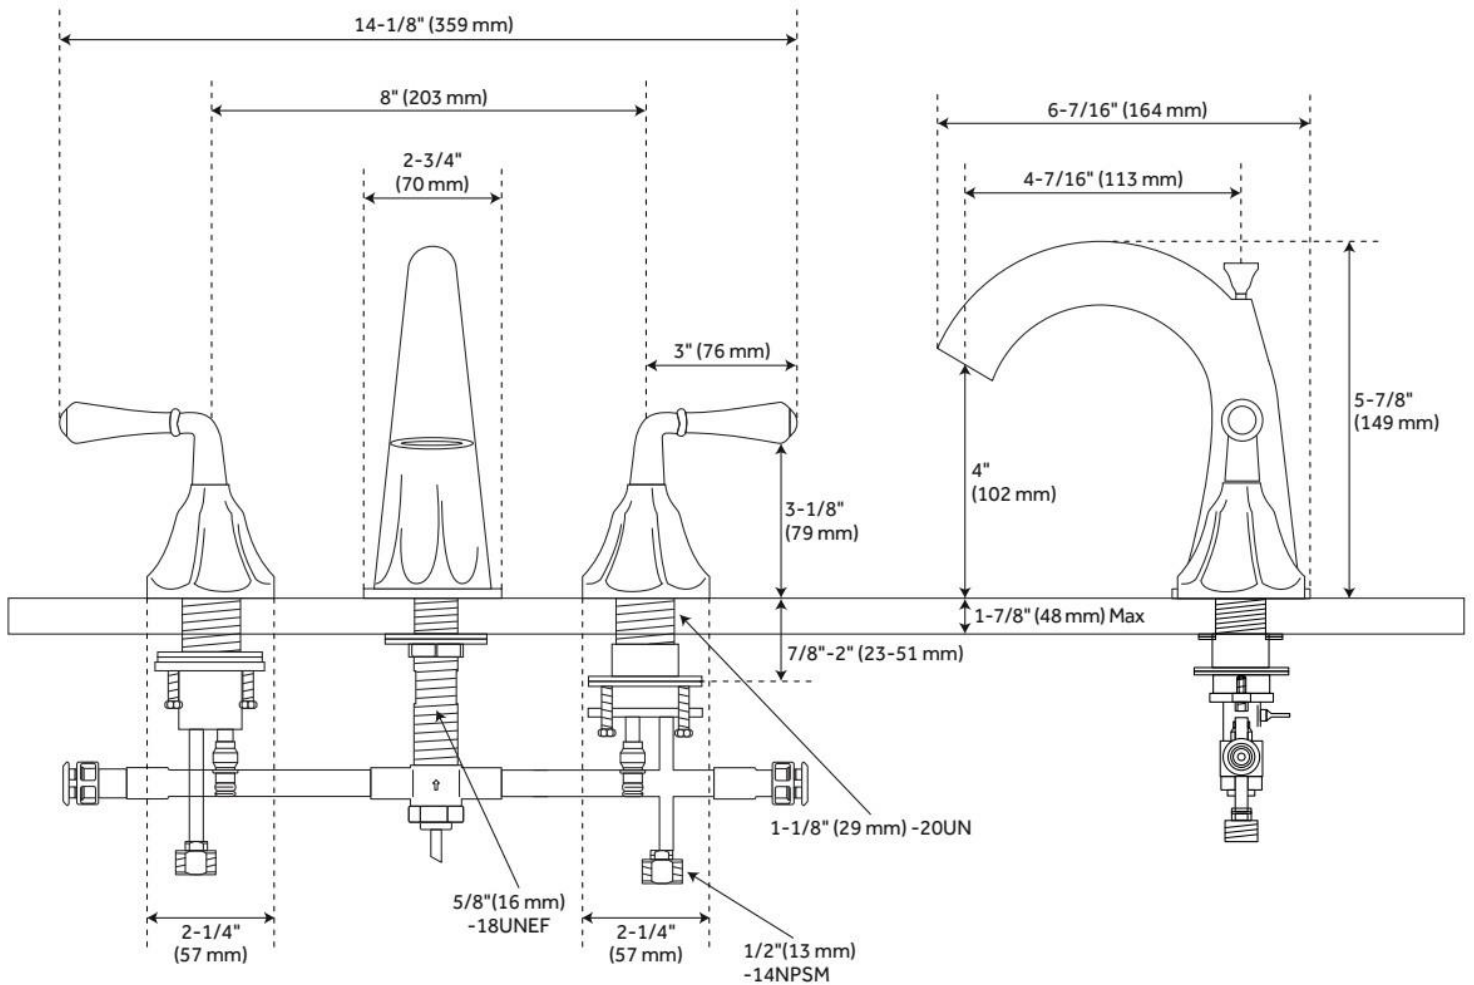

KEY WEST WIDESPREAD BATHROOM FAUCET

SKU: 948593

Code: SHWSCKW800, SHWSCKW800N

FEATURES

Material: Metal construction for strength and durability

Installation Type: Widespread

Flow Rate: 1.2 gpm (4.5 L/min) @ 60 psi

Cartridge Type: Ceramic Disc

Swivel Spout: No

Drain Type: Lift rod metal pop-up with overflow

ASME A112.18.1/CSA B125.1, NSF/ANSI/CAN 61-9:Q \leq 1, WaterSense by IAPMO, LISTED ID: SHWSCKW800**

ADDITIONAL FEATURES

- Drain is only compatible with sinks that have an overflow.
- 6" - 16" installation spread.

REVISED 5/21/2024

KEY WEST WIDESPREAD BATHROOM FAUCET

SKU: 948593

Code: SHWSCKW800, SHWSCKW800N

REVISED 5/21/2024

KEY WEST WIDESPREAD BATHROOM FAUCET

SKU: 948593

Code: SHWSCKW800, SHWSCKW800N

REVISED 5/21/2024