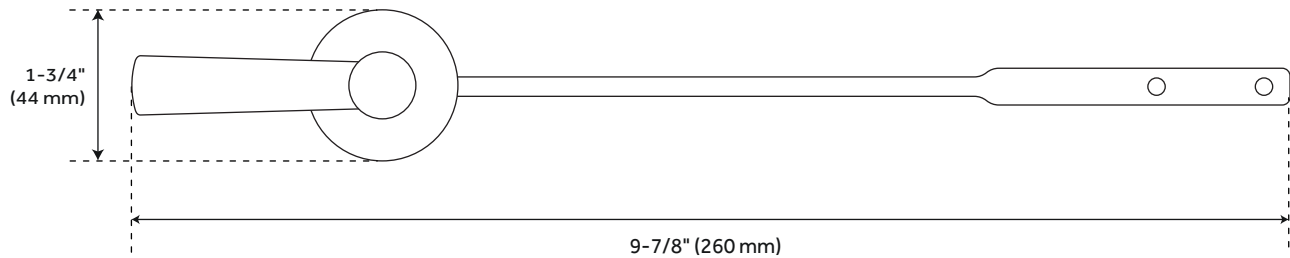

PENDLETON VERTICAL TOILET TANK HANDLE

SKU: 948610

SHPT100TLV

All dimensions and specifications are nominal and may vary. Use actual products for accuracy in critical situations.