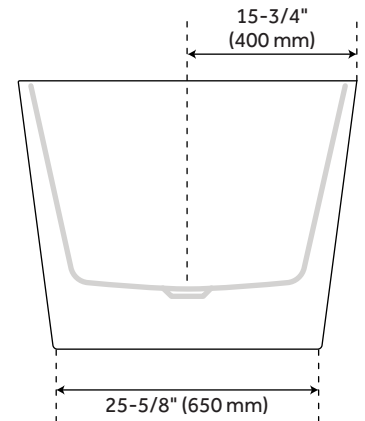

71" LAXSON ACRYLIC FREESTANDING TUB

All dimensions and specifications are nominal and may vary. Use actual products for accuracy in critical situations.