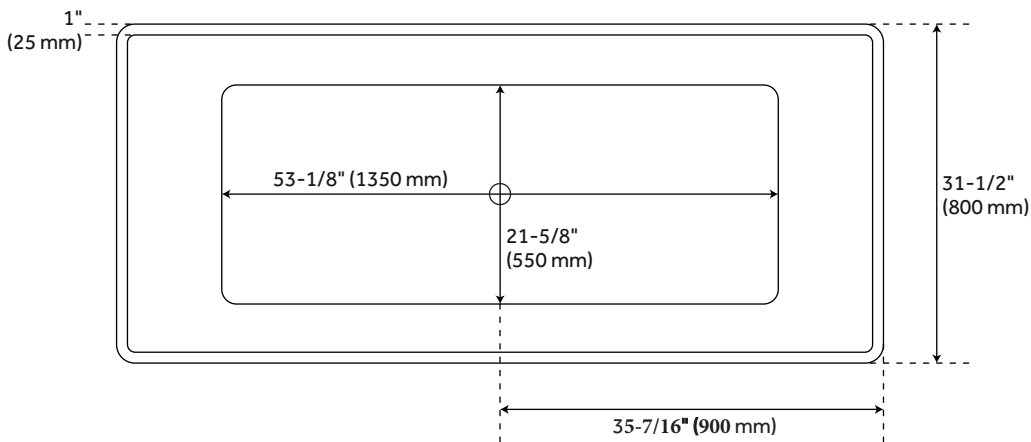

71" LAXSON ACRYLIC FREESTANDING TUB

All dimensions and specifications are nominal and may vary. Use actual products for accuracy in critical situations.