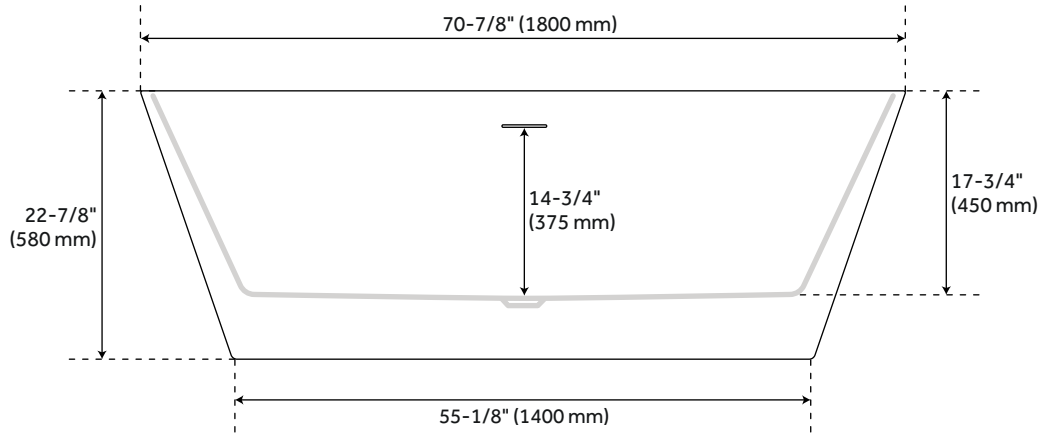

71" LAXSON ACRYLIC FREESTANDING TUB

All dimensions and specifications are nominal and may vary. Use actual products for accuracy in critical situations.